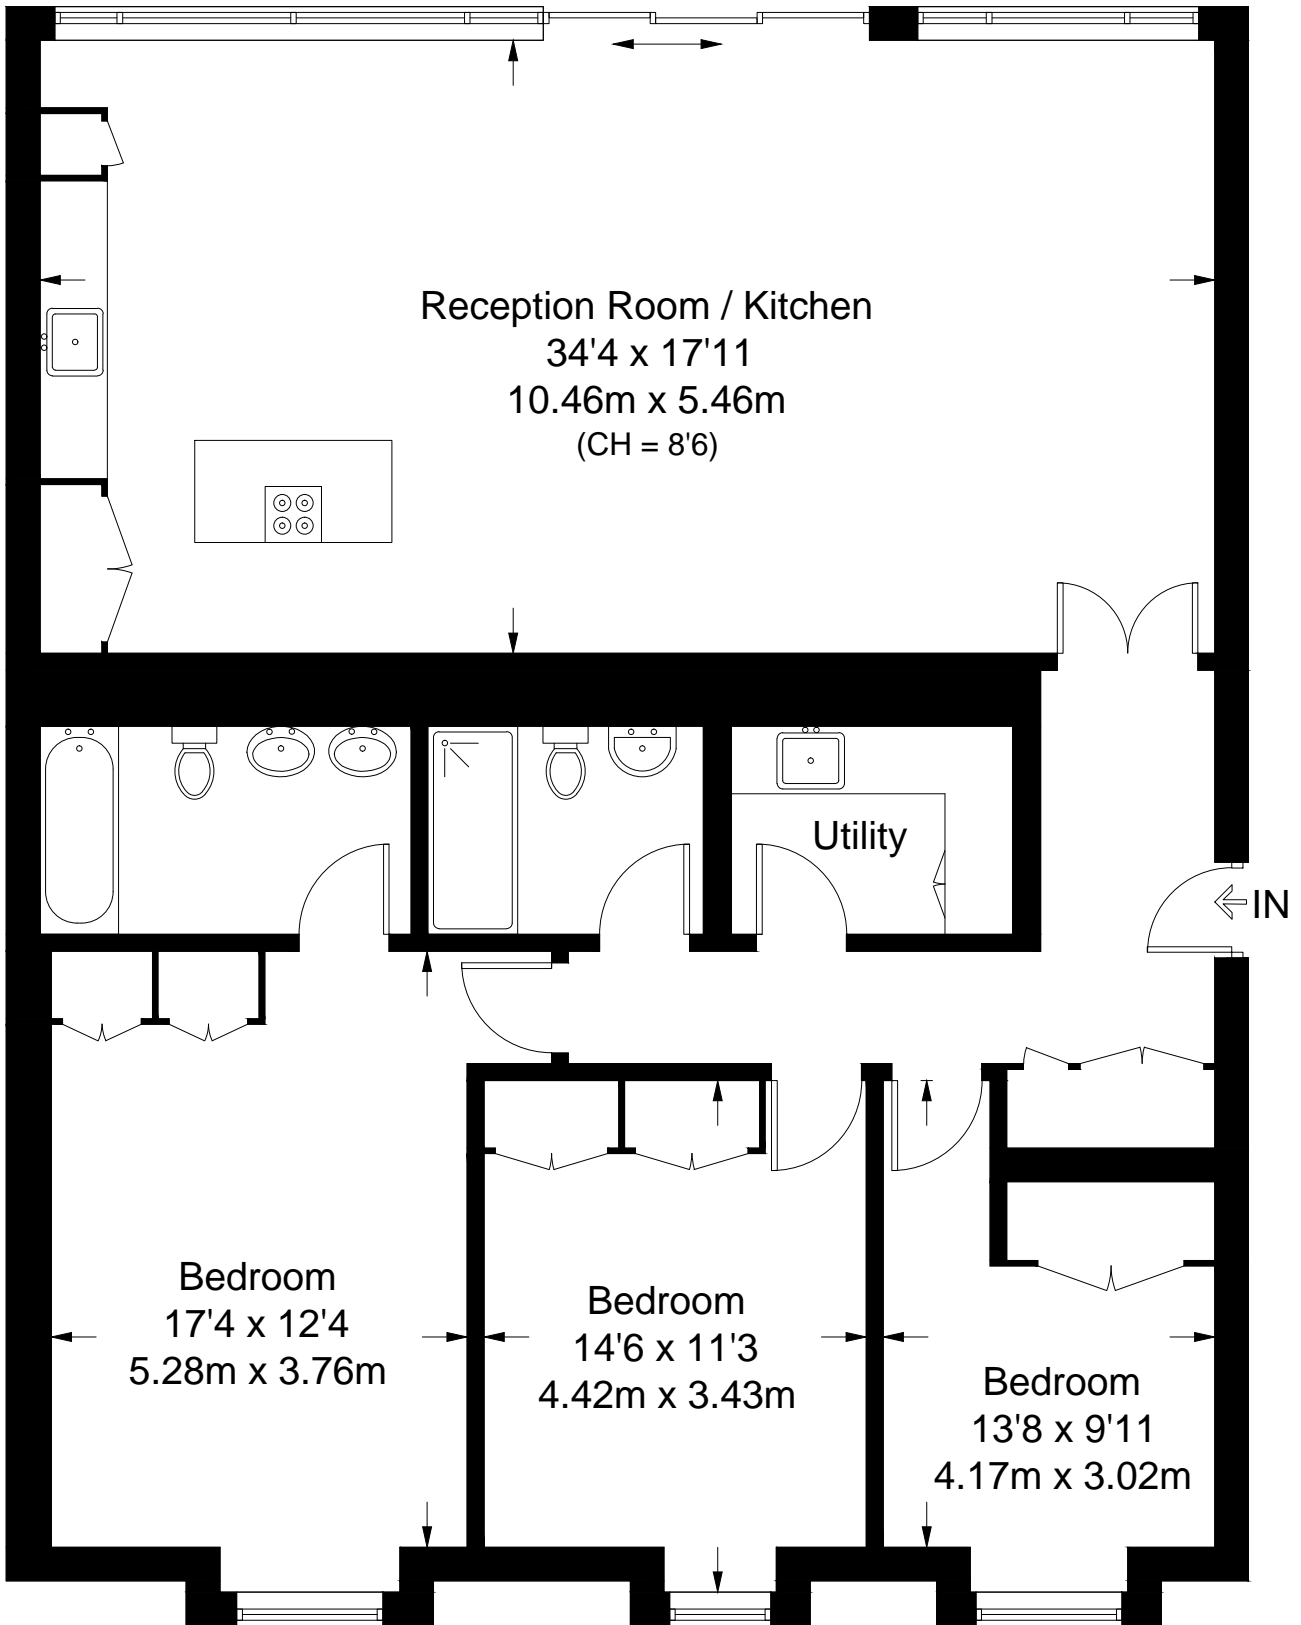

Montevetro

Approximate Gross Internal Area = 1570 sq ft / 145.8 sq m

First Floor

Not to scale, for guidance only and must not be relied upon as a statement of fact.
All measurements and areas are approximate only and have been prepared in accordance with the current edition of the RICS Code of Measuring Practice.