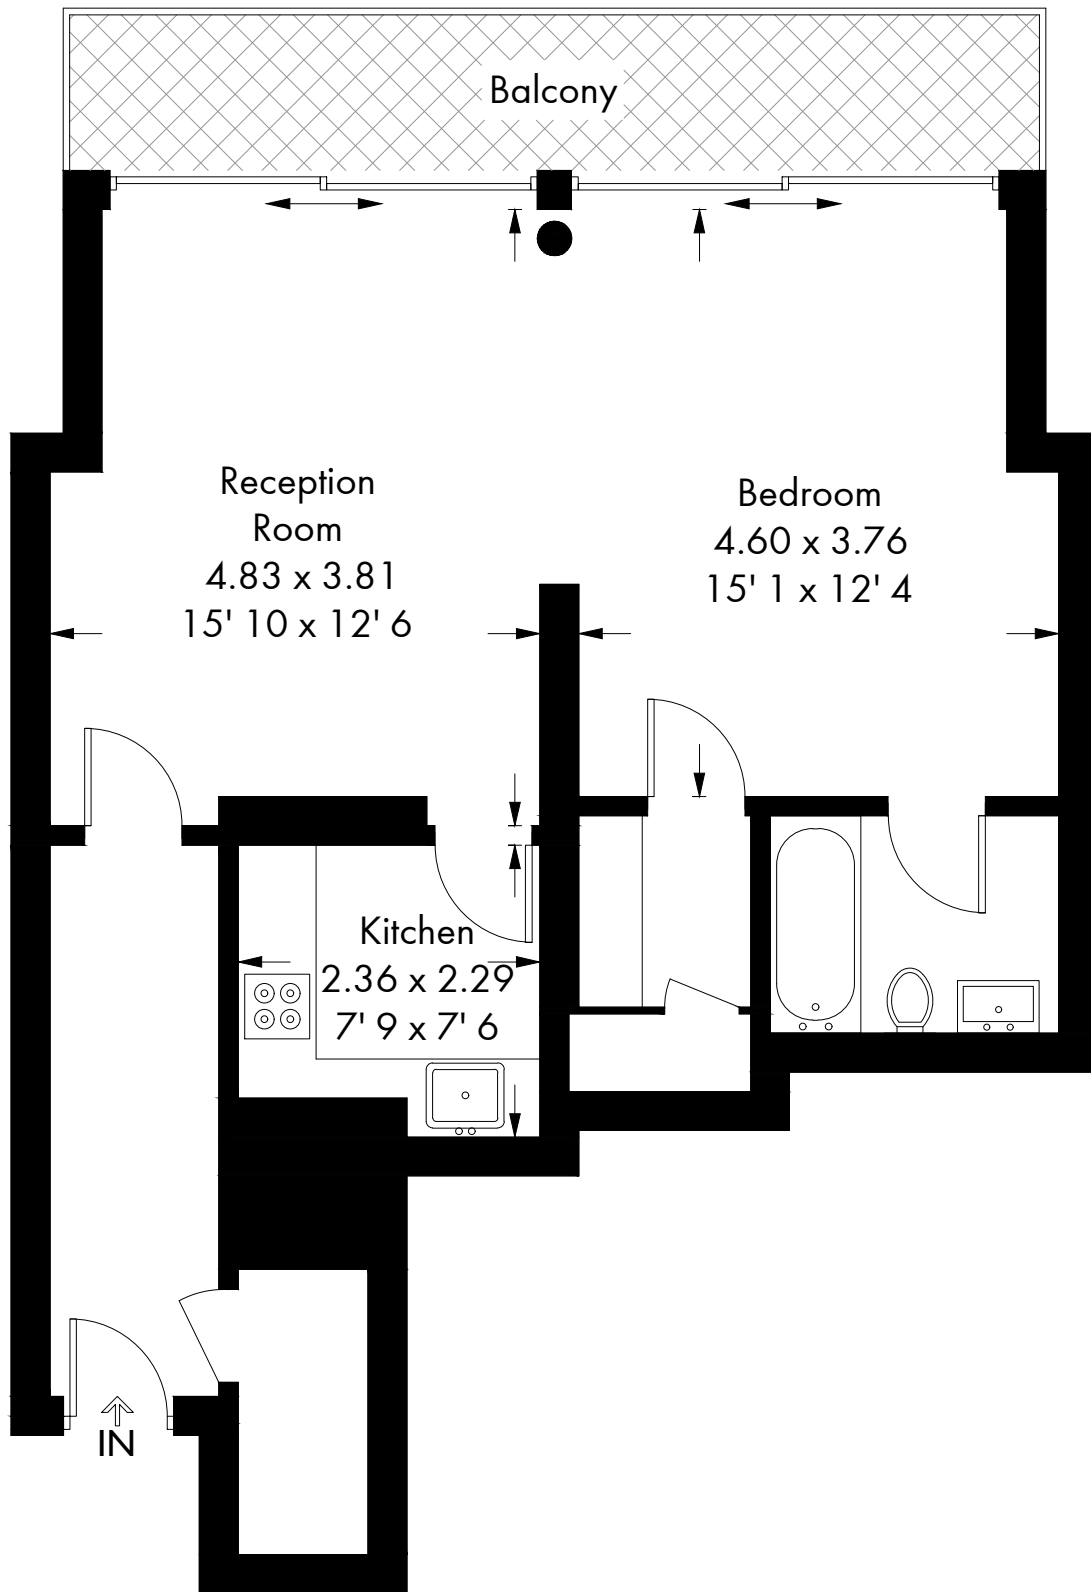

# Montevetro

Approximate Gross Internal Area = 653 sq ft / 60.7 sq m

## Second Floor

Not to scale, for guidance only and must not be relied upon as a statement of fact  
All measurements and areas are approximate only and have been prepared in accordance with the current edition of the RICS Code of Measuring Practice