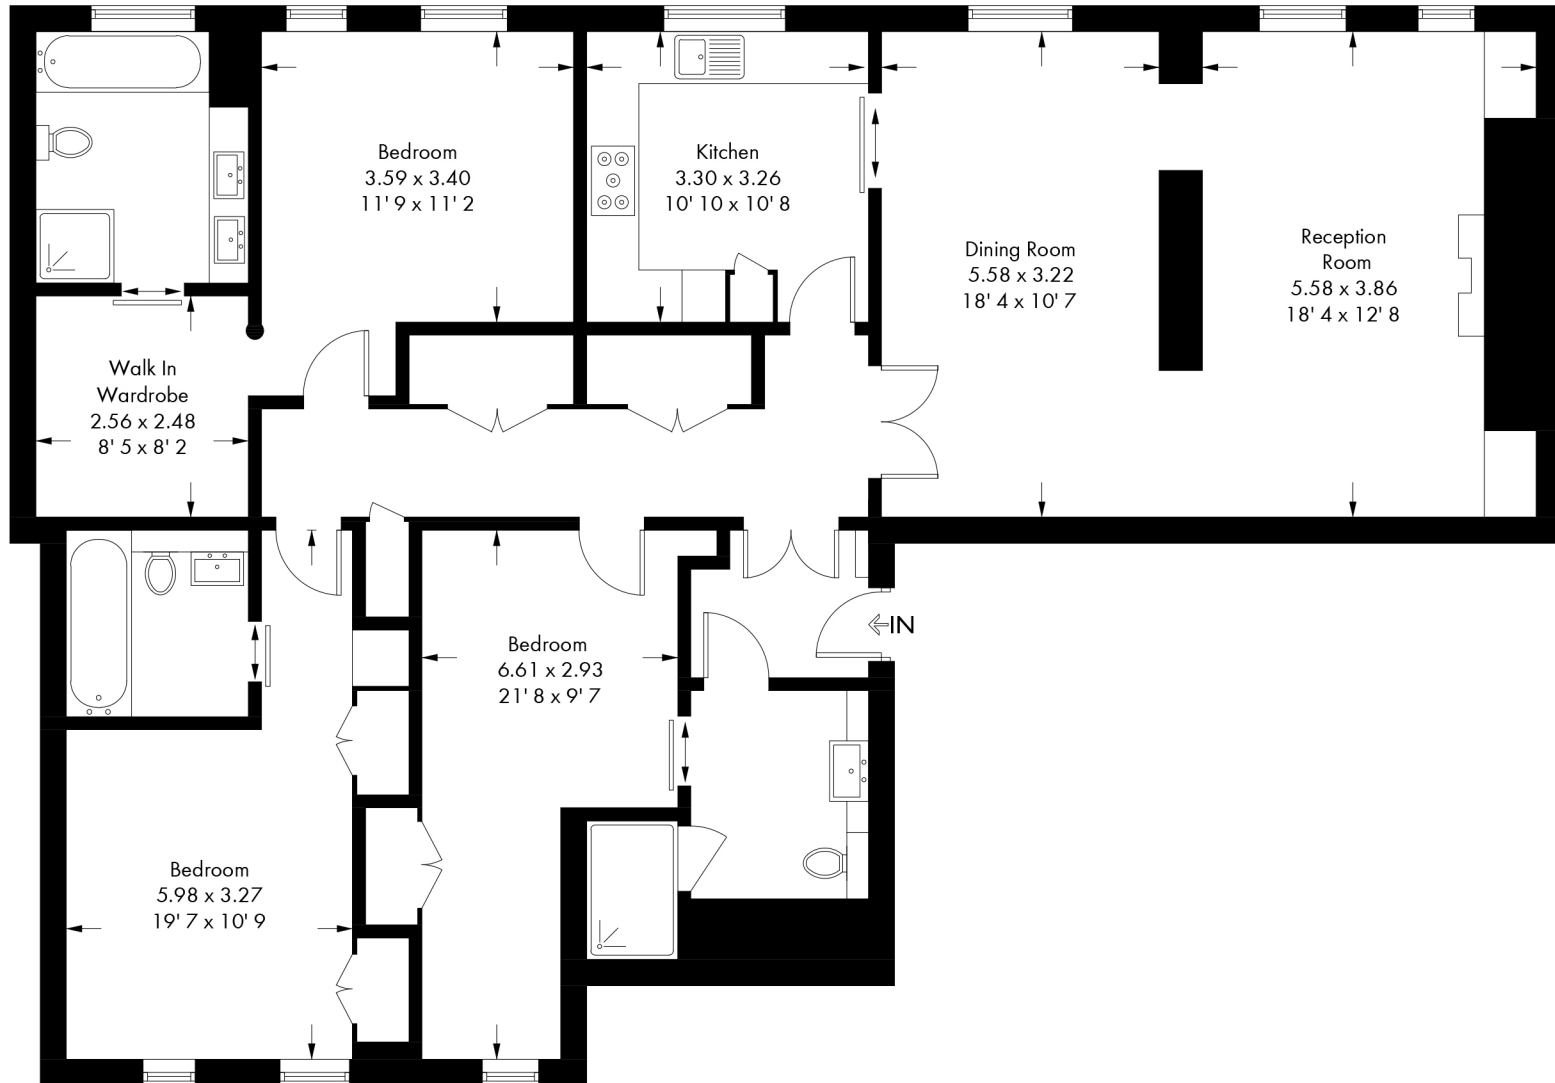

Waldron House

Approximate Gross Internal Area = 1675 sq ft / 155.6 sq m

First Floor

Not to scale, for guidance only and must not be relied upon as a statement of fact
All measurements and areas are approximate only and have been prepared in
accordance with the current edition of the RICS Code of Measuring Practice