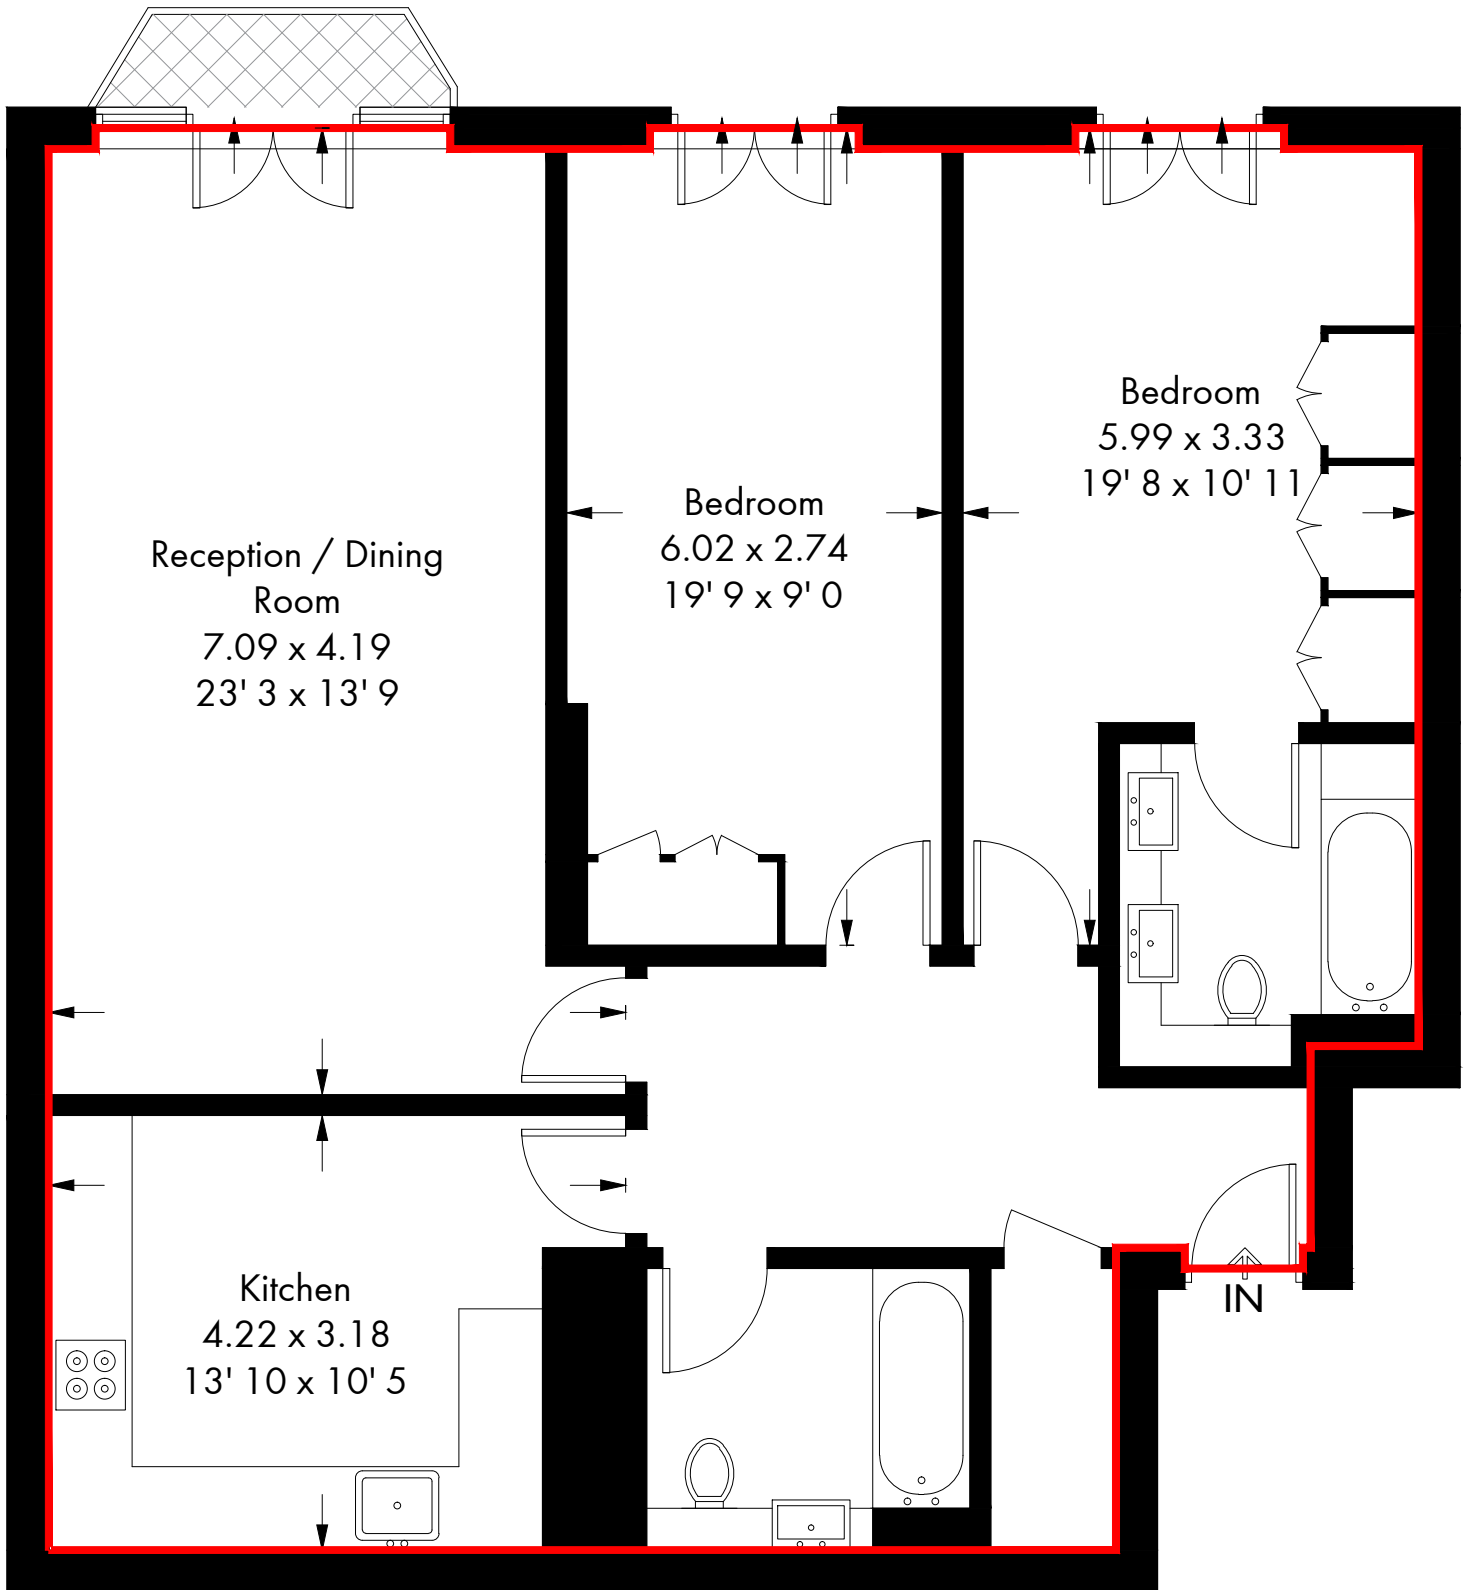

Regents Court

Approximate Gross Internal Area = 1048 sq ft / 97.4 sq m

Fifth Floor

Not to scale, for guidance only and must not be relied upon as a statement of fact
All measurements and areas are approximate only and have been prepared in
accordance with the current edition of the RICS Code of Measuring Practice