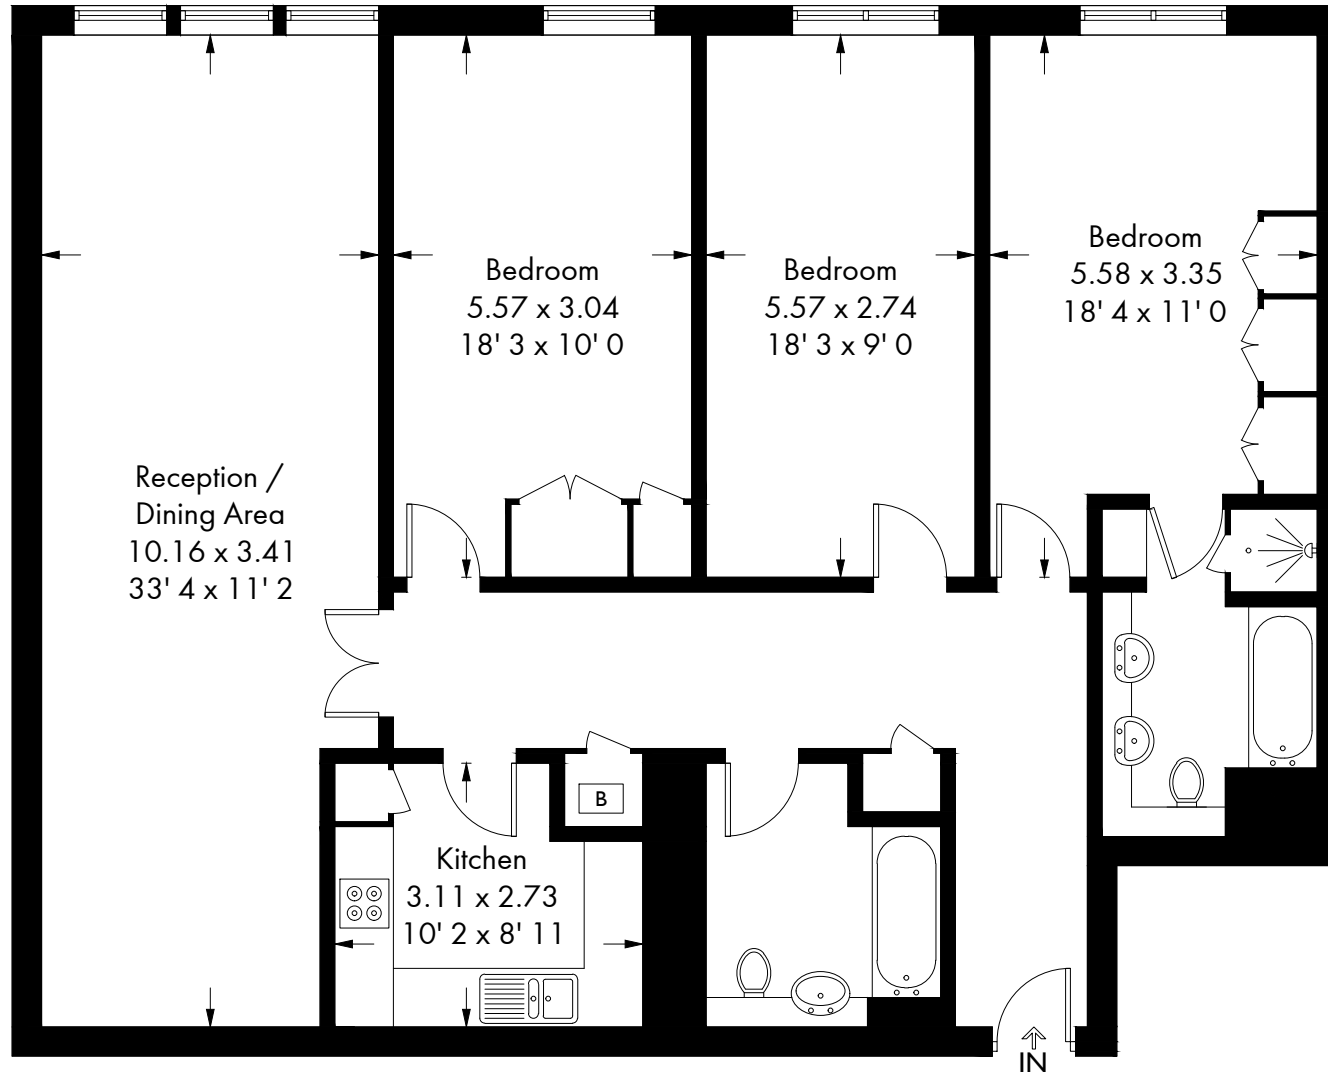

Sovereign Court

Approximate Gross Internal Area = 1378 sq ft / 128 sq m

Sixth Floor

This plan is not to scale and must be used as layout guidance only. All measurements and areas are approximate and should not be relied upon to provide accurate information. This plan must not be relied upon when making property valuations, design considerations or any other such relevant decisions. We accept no responsibility or liability (whether in contract, tort or otherwise) in relation to any loss whatsoever arising from or in connection with any use of this plan or the adequacy, accuracy or completeness of it or any information within it.