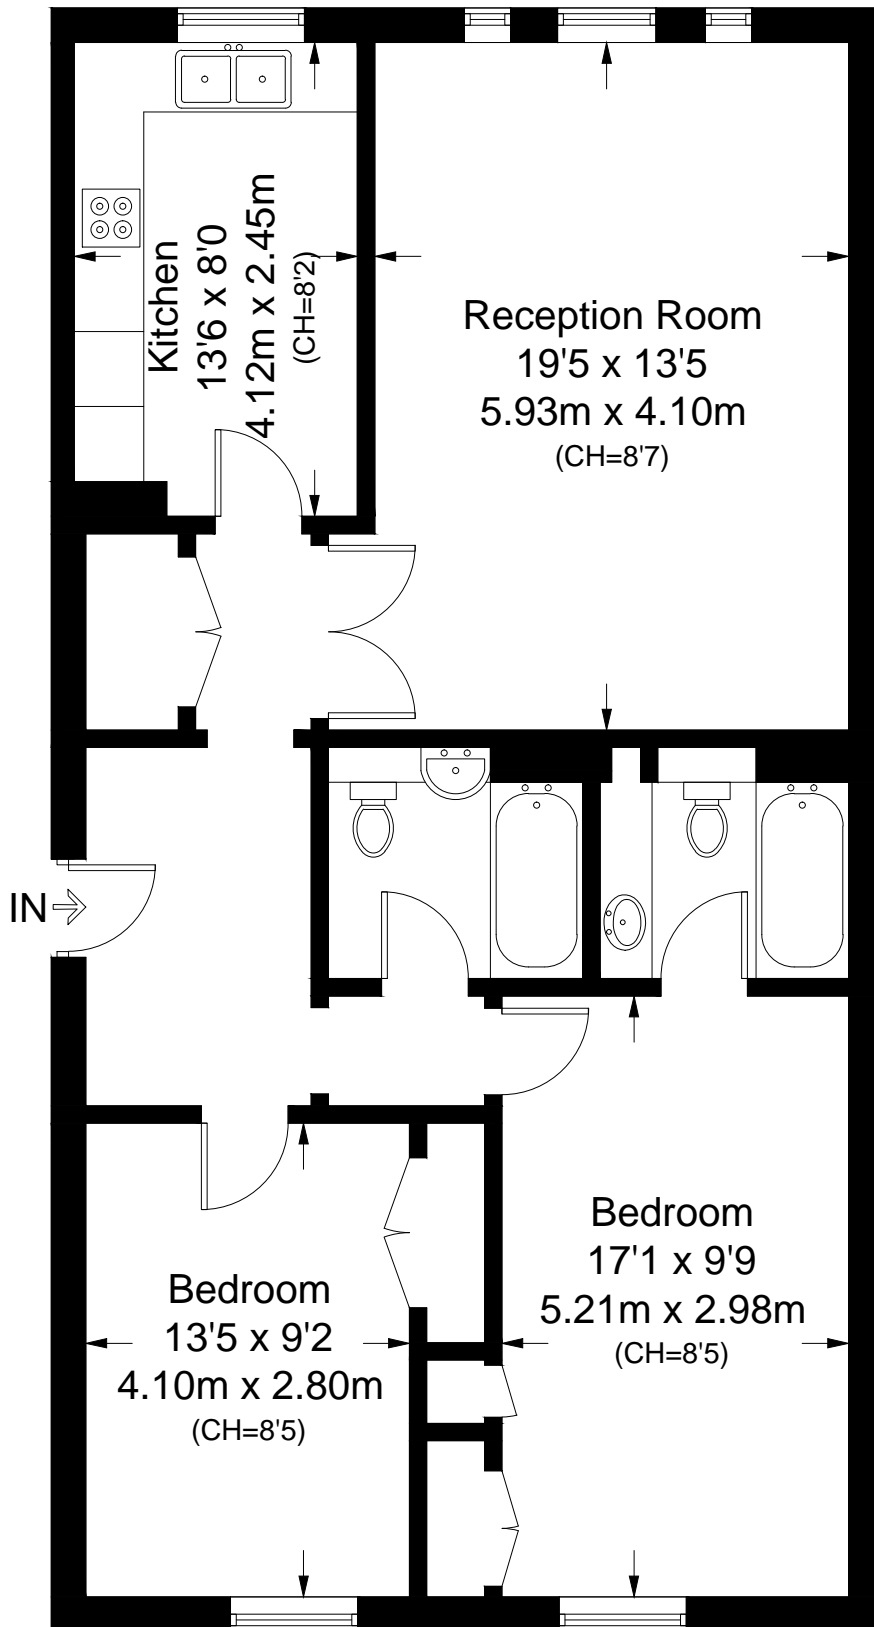

Magnolia Lodge

Approximate Gross Internal Area = 961 sq ft / 89.3 sq m

Ground Floor

Not to scale, for guidance only and must not be relied upon as a statement of fact.
All measurements and areas are approximate only and have been prepared in accordance with the current edition of the RICS Code of Measuring Practice.