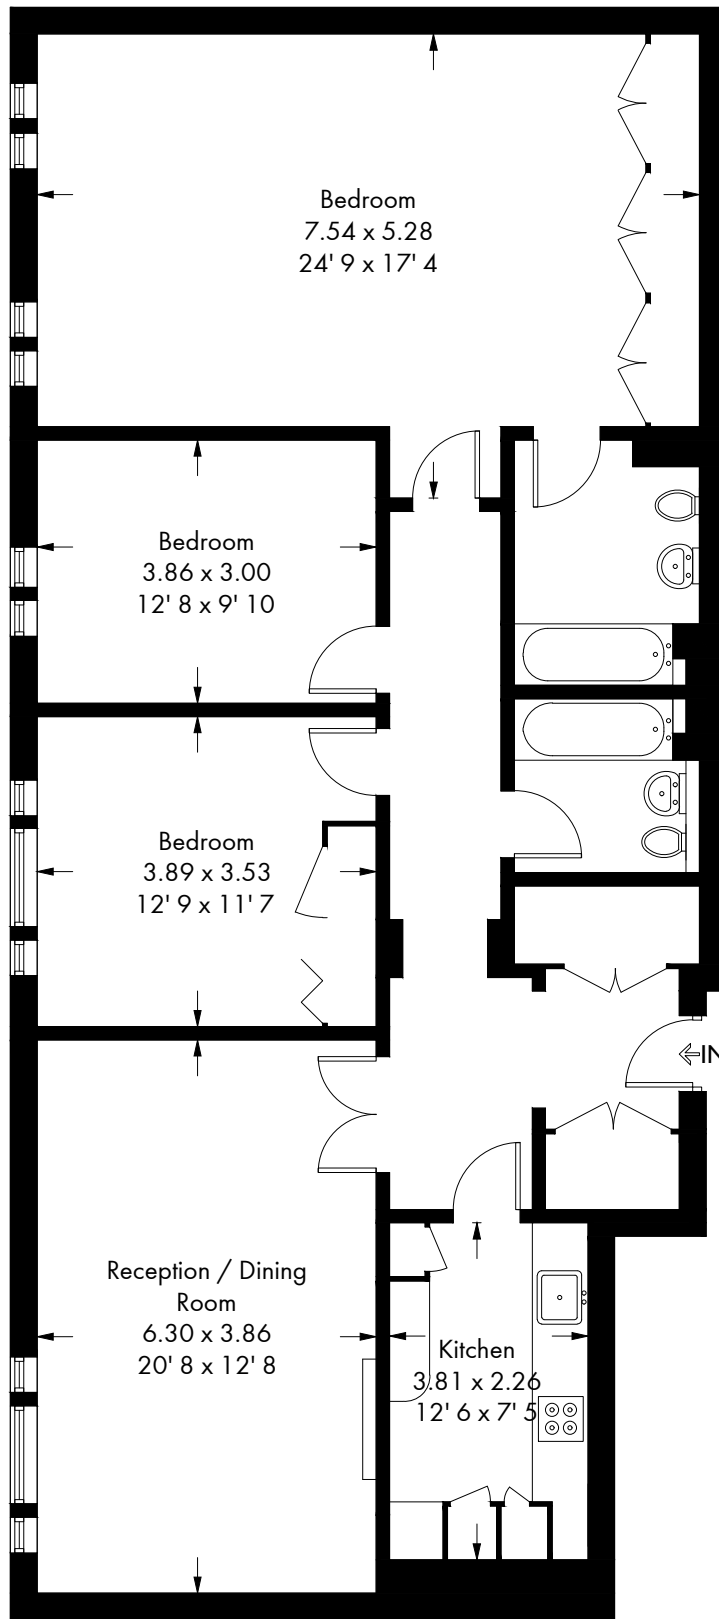

# Sandalwood Mansions

Approximate Gross Internal Area = 1367 sq ft / 127 sq m

Ground Floor

This plan is not to scale and must be used as layout guidance only. All measurements and areas are approximate and should not be relied upon to provide accurate information. This plan must not be relied upon when making property valuations, design considerations or any other such relevant decisions. We accept no responsibility or liability (whether in contract, tort or otherwise) in relation to any loss whatsoever arising from or in connection with any use of this plan or the adequacy, accuracy or completeness of it or any information within it.