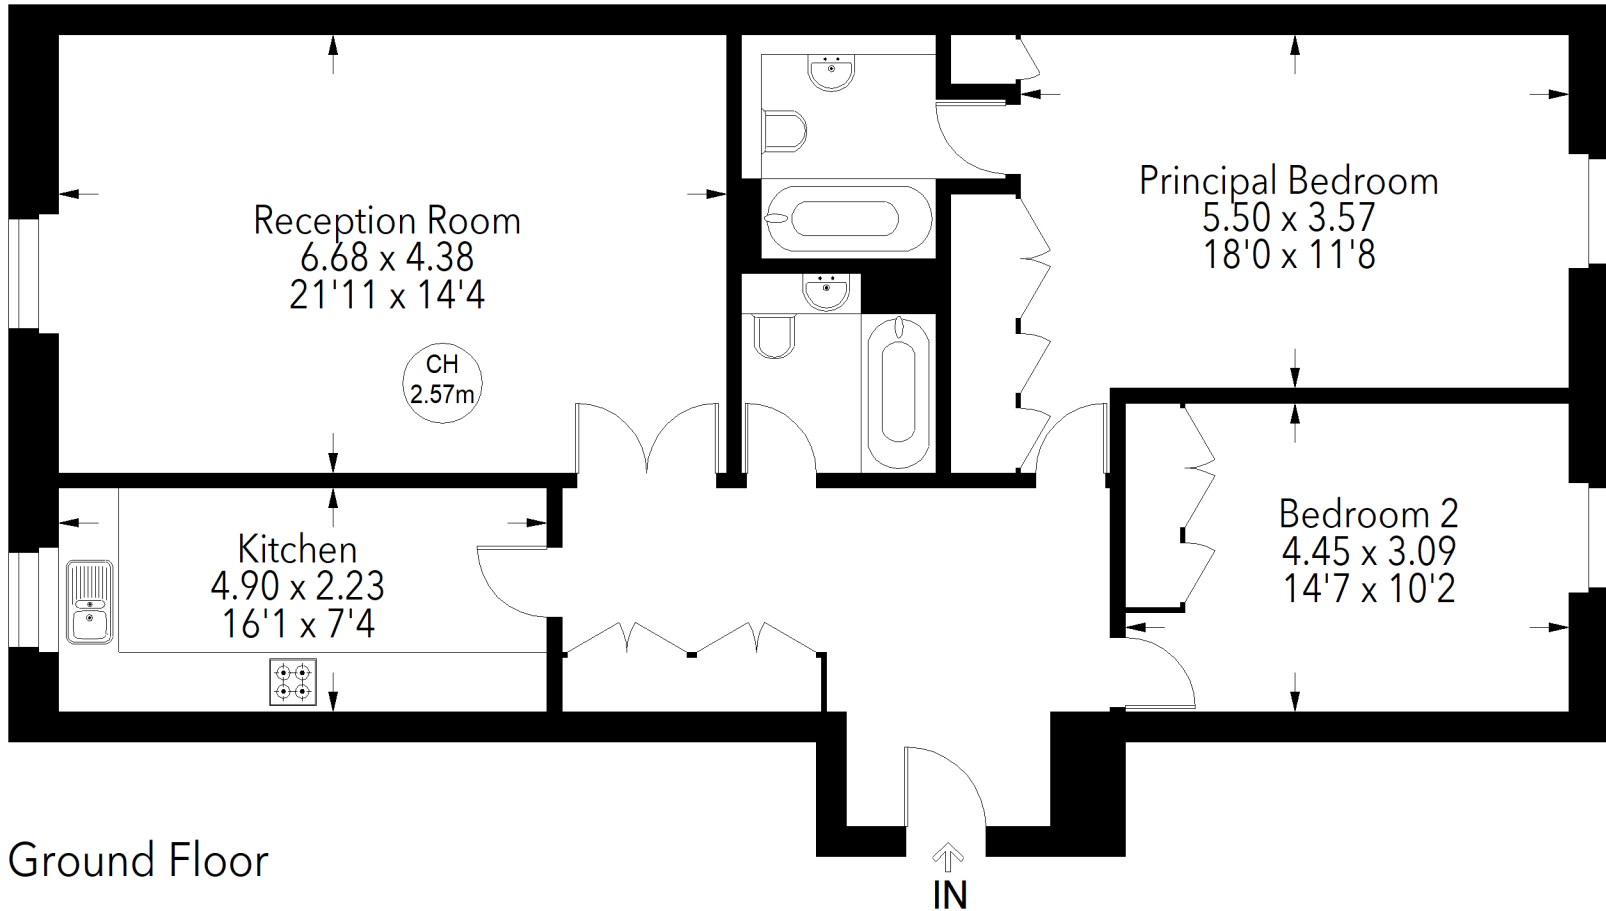

Redwood Mansions, W8

Approximate gross internal area = 1142 sq ft / 106.09 sq m

Key :
CH - Ceiling Height

Not to scale, for guidance only and must not be relied upon as a statement of fact.
All measurements and areas are approximate only