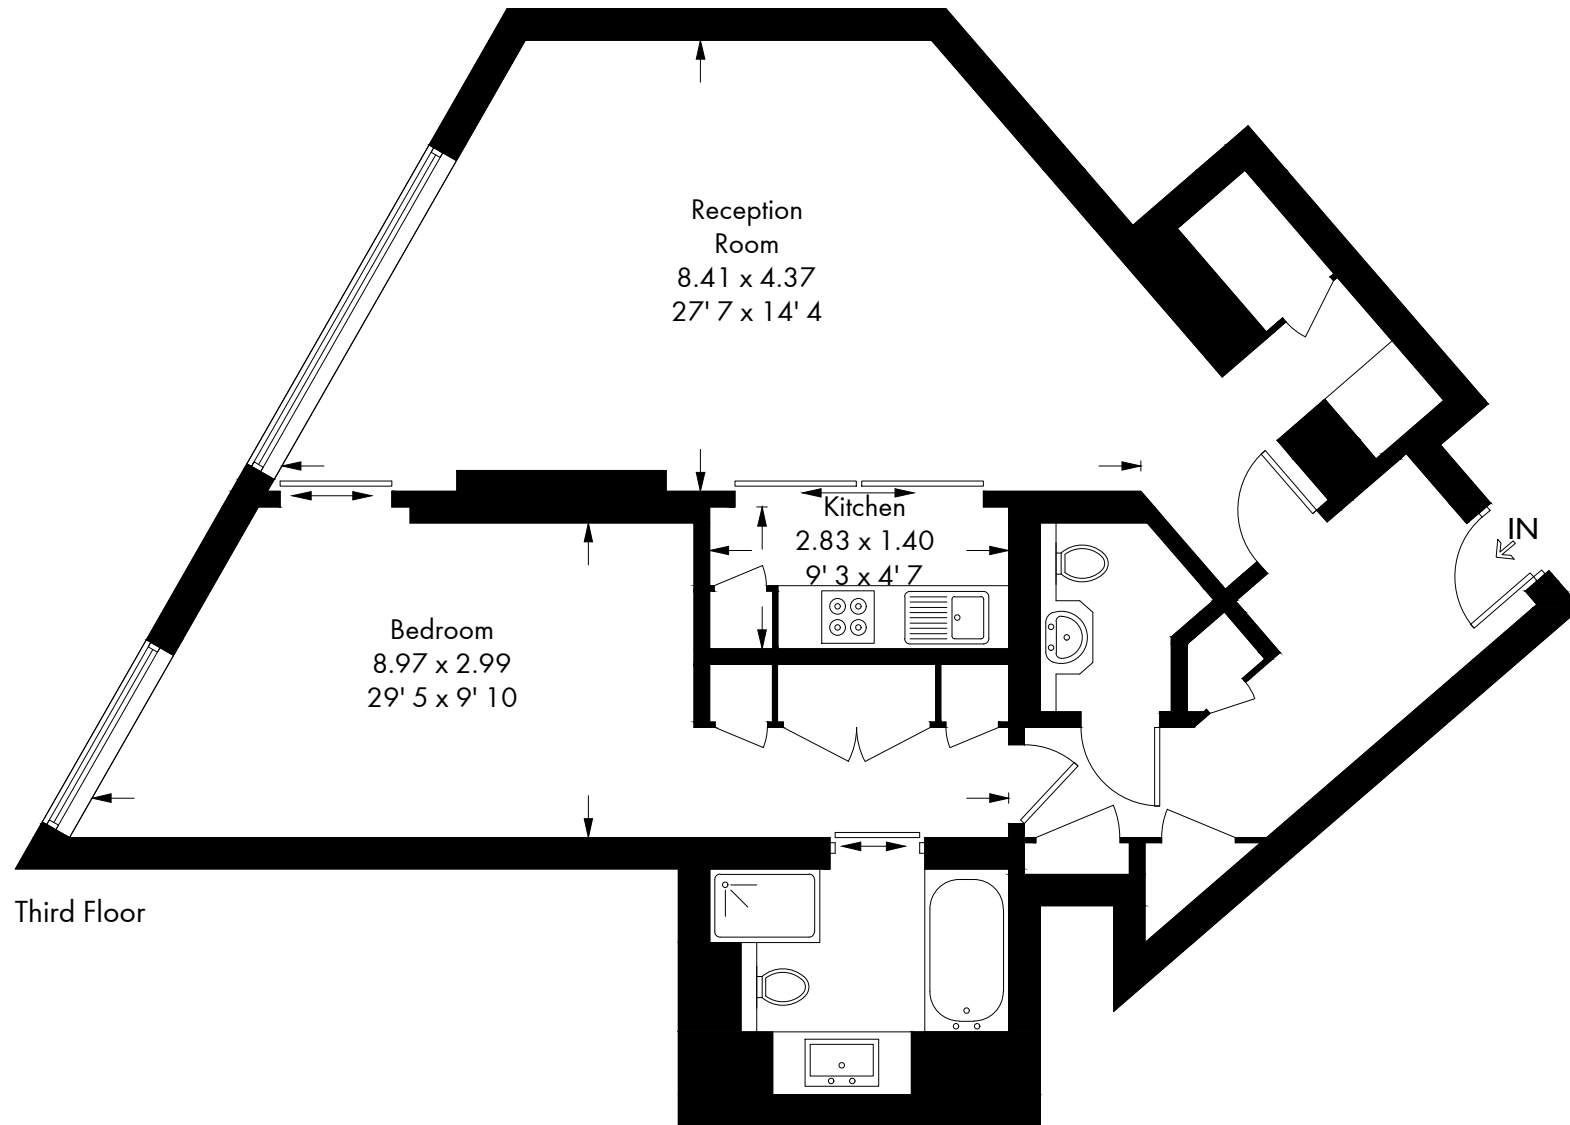

One Hyde Park

Approximate Gross Internal Area = 884 sq ft / 82.1 sq m

This plan is not to scale and must be used as layout guidance only. All measurements and areas are approximate and should not be relied upon to provide accurate information. This plan must not be relied upon when making property valuations, design considerations or any other such relevant decisions. We accept no responsibility or liability (whether in contract, tort or otherwise) in relation to any loss whatsoever arising from or in connection with any use of this plan or the adequacy, accuracy or completeness of it or any information within it.