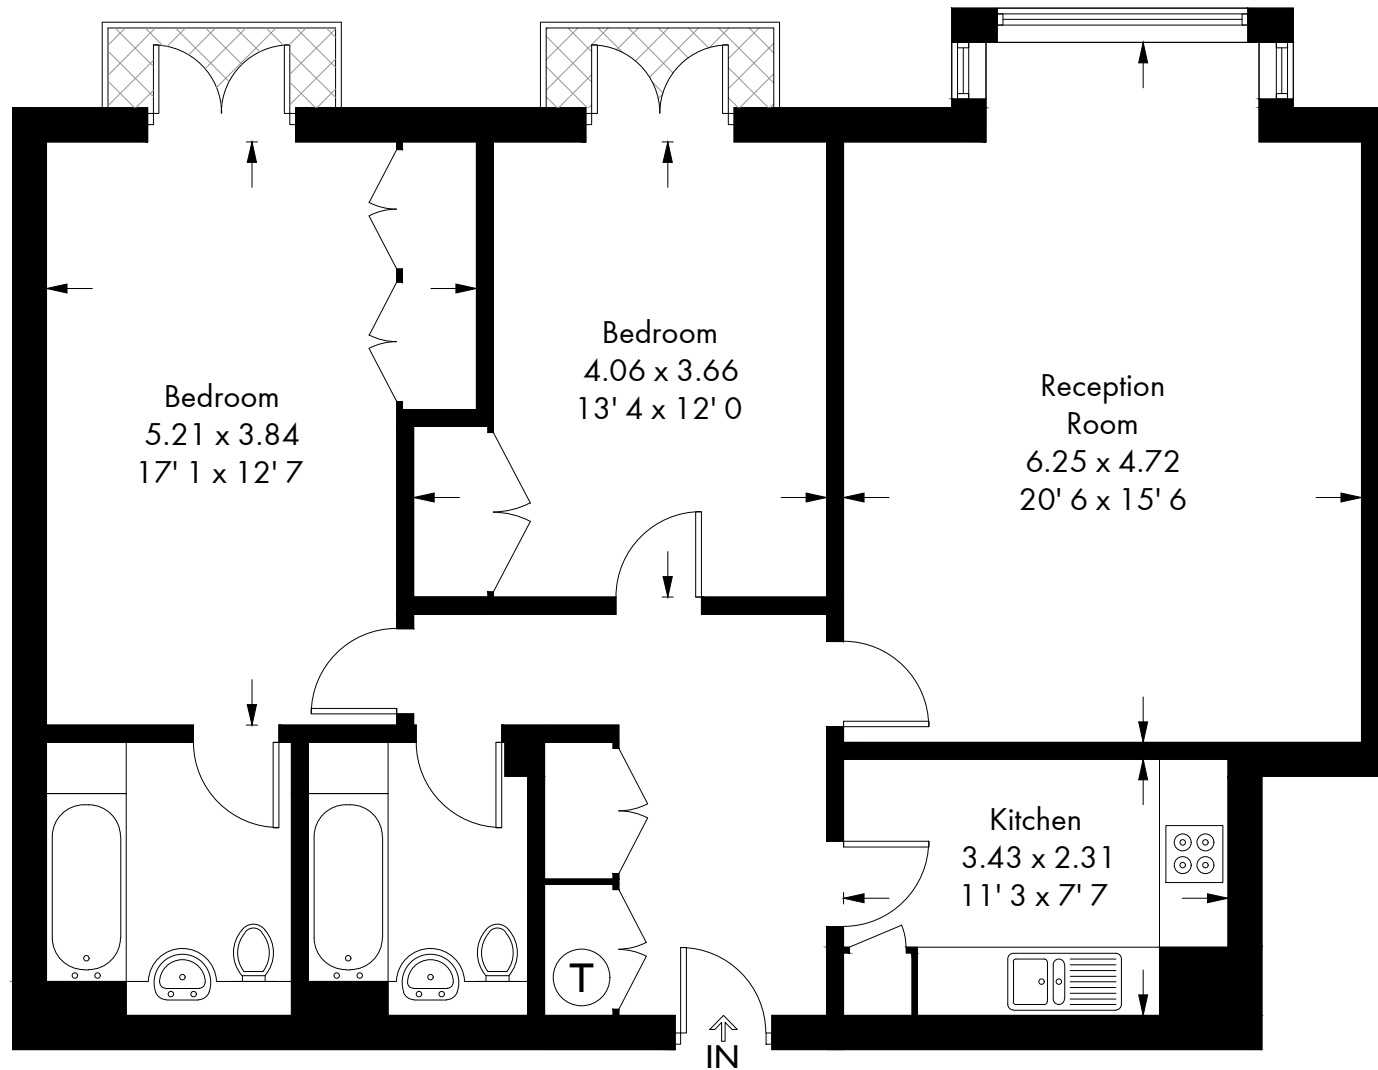

Oak Lodge

Approximate Gross Internal Area = 983 sq ft / 91.3 sq m

Second Floor

This plan is not to scale and must be used as layout guidance only. All measurements and areas are approximate and should not be relied upon to provide accurate information. This plan must not be relied upon when making property valuations, design considerations or any other such relevant decisions. We accept no responsibility or liability (whether in contract, tort or otherwise) in relation to any loss whatsoever arising from or in connection with any use of this plan or the adequacy, accuracy or completeness of it or any information within it.