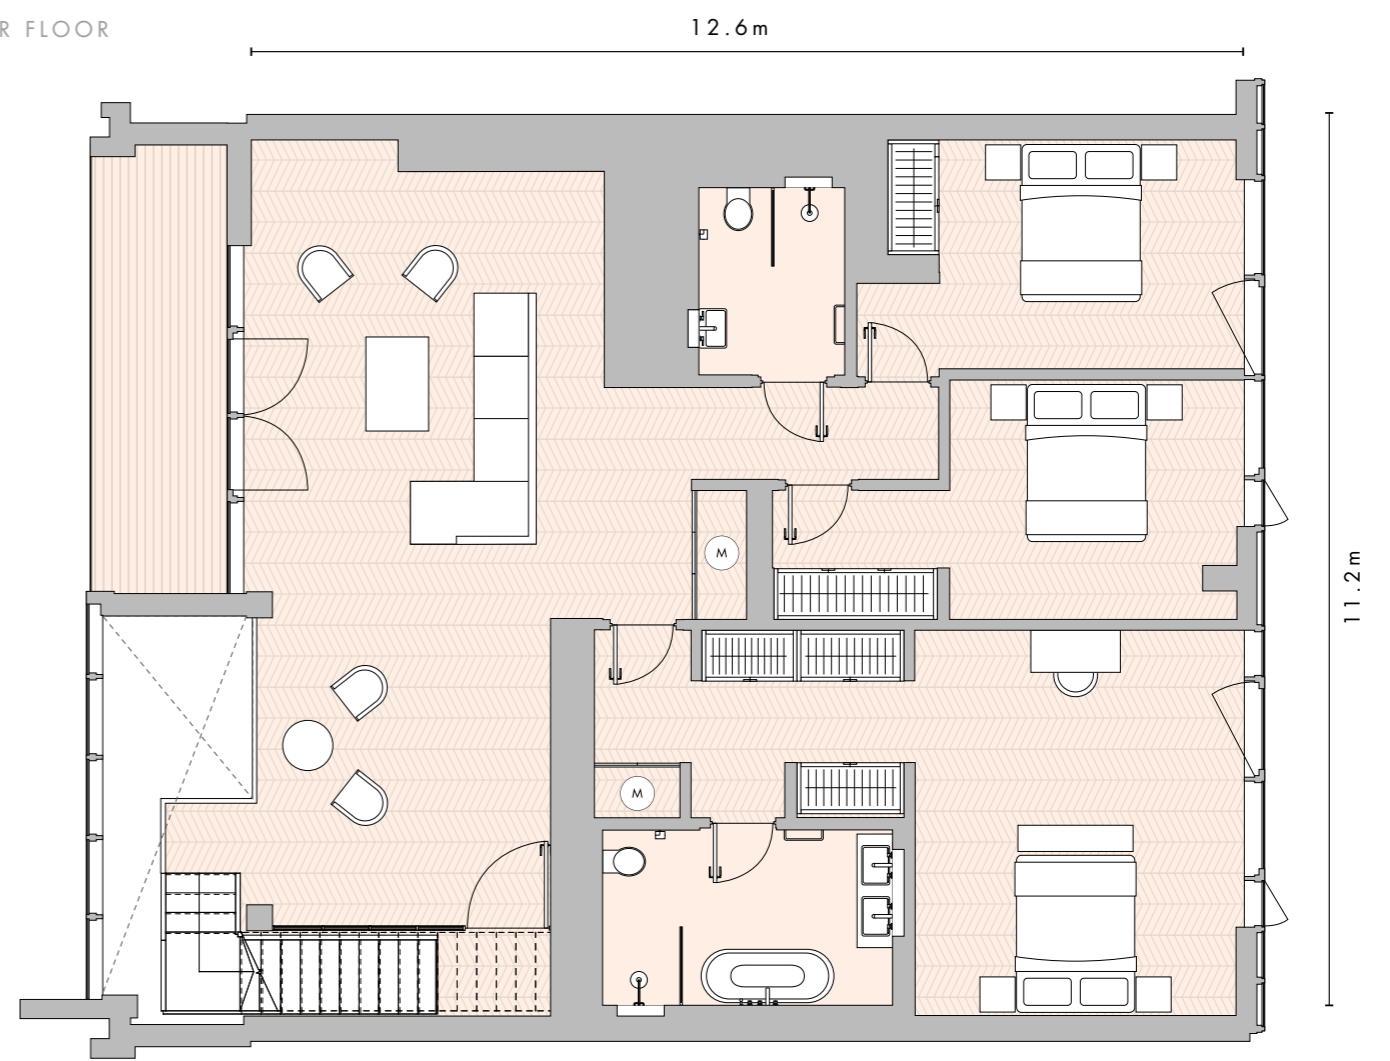

INTERNAL 2,363sq ft / 220sq m

TERRACES 551sq ft / 51.2sq m

LOWER FLOOR

ROOF TERRACE 1,228sq ft / 114.1sq m

UPPER FLOOR

ROOF TERRACE

River Thames

- (E) Electrical Cupboard
- (M) Mechanical Cupboard
- (WM) Washing Machine

River Thames

- (E) Electrical Cupboard
- (M) Mechanical Cupboard
- (WM) Washing Machine