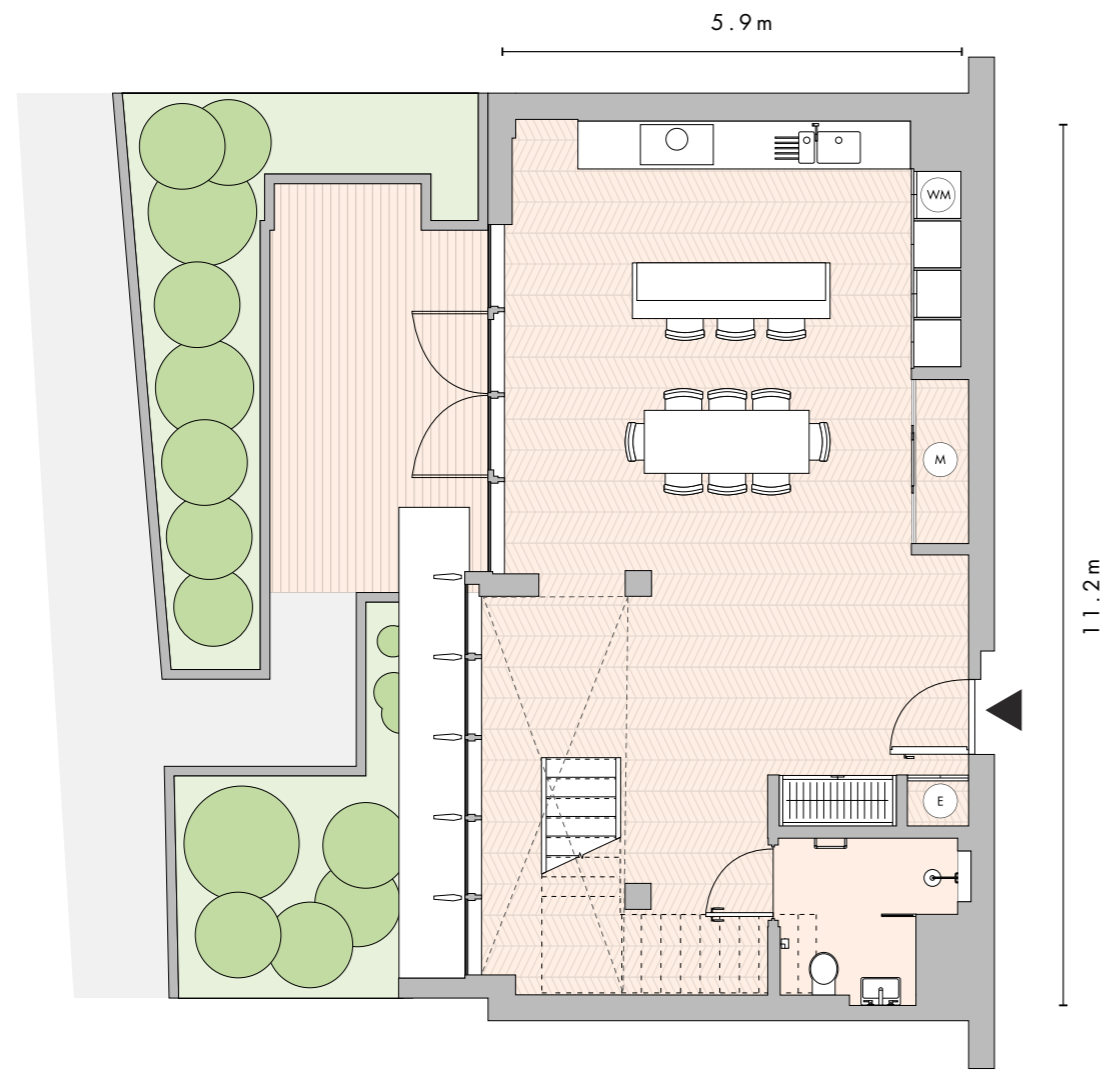

INTERNAL 2,363sq ft / 220sq m

TERRACES 551sq ft / 51.2sq m

LOWER FLOOR

ROOF TERRACE 1,228sq ft / 114.1sq m

UPPER FLOOR

ROOF TERRACE

River Thames

- (E) Electrical Cupboard
- (M) Mechanical Cupboard
- (WM) Washing Machine

River Thames

- (E) Electrical Cupboard
- (M) Mechanical Cupboard
- (WM) Washing Machine