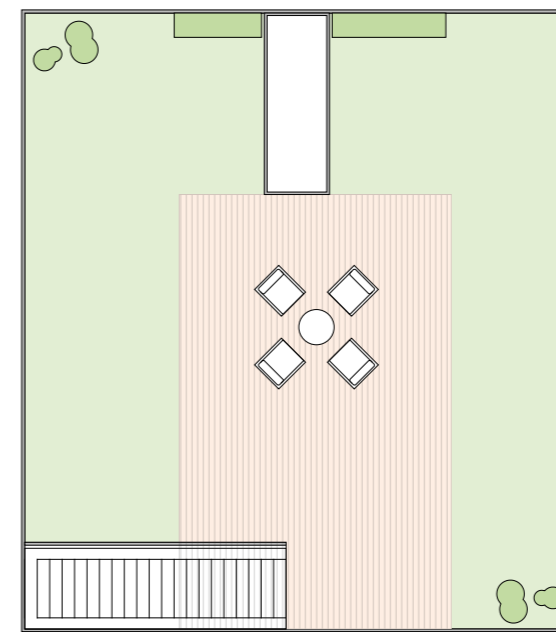

INTERNAL 2,363sq ft / 220sq m

TERRACES 551sq ft / 51.2sq m

LOWER FLOOR

ROOF TERRACE 1,228sq ft / 114.1sq m

UPPER FLOOR

ROOF TERRACE

River Thames

- (E) Electrical Cupboard
- (M) Mechanical Cupboard
- (WM) Washing Machine