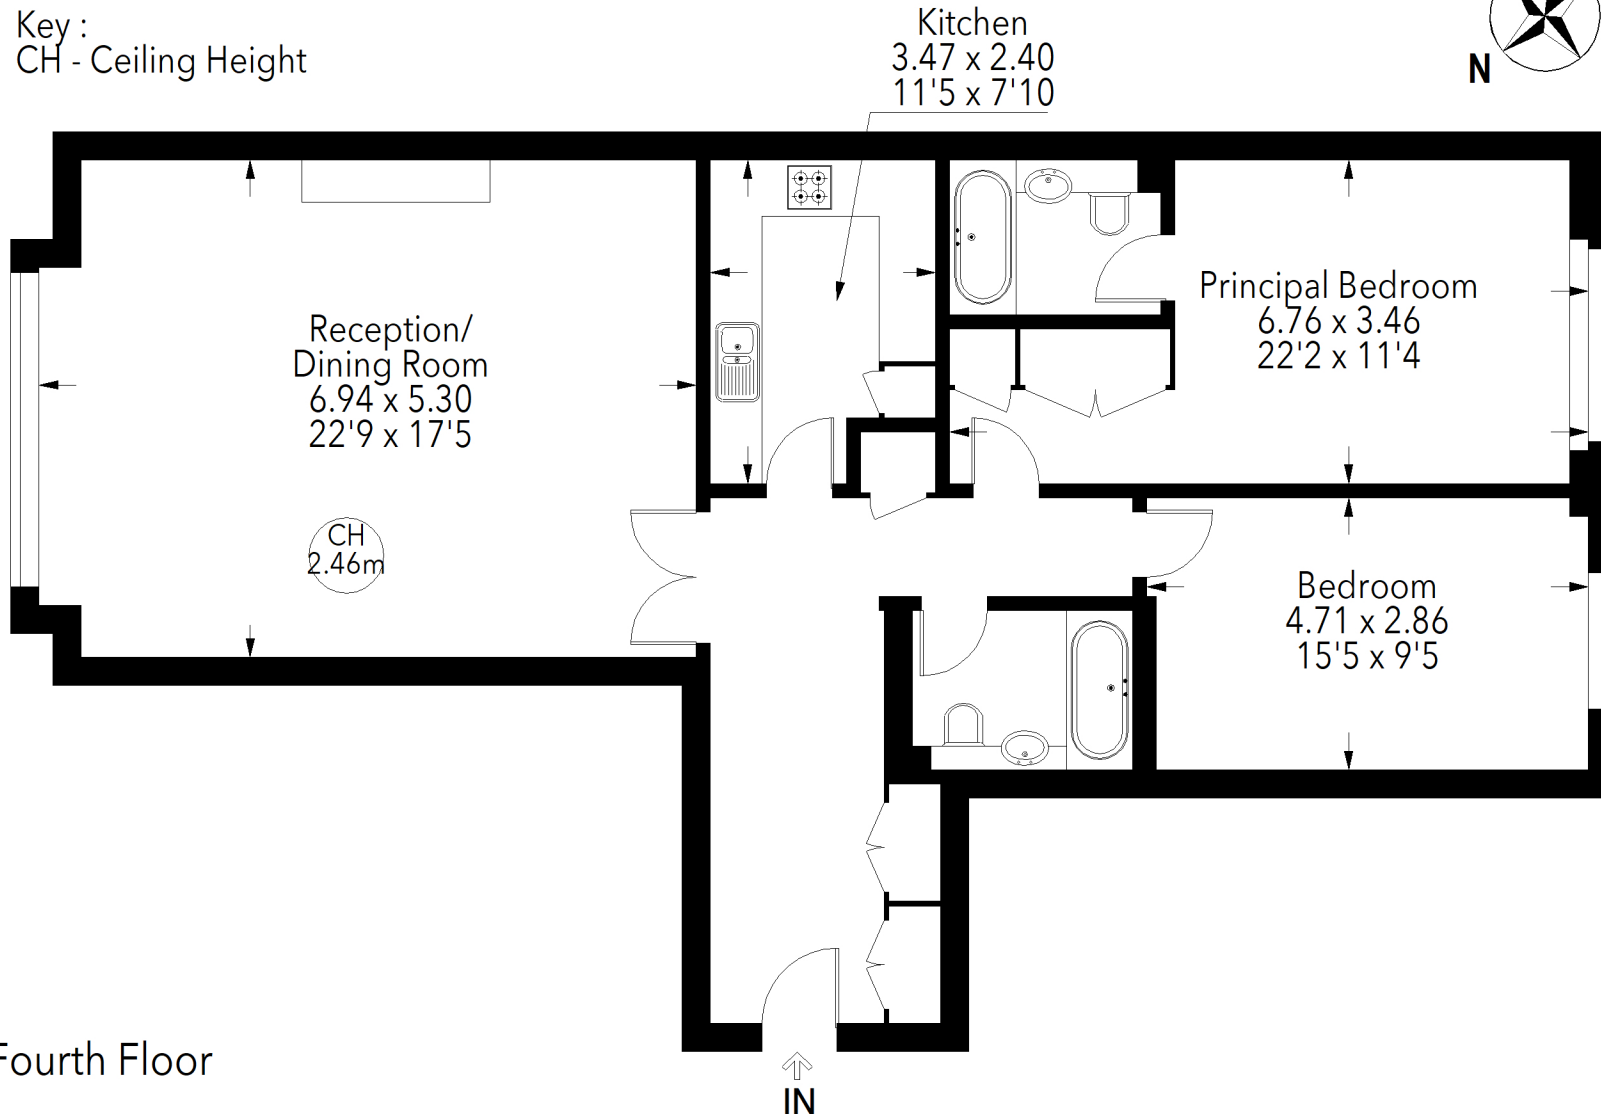

BREDIN HOUSE, COLERIDGE GARDENS, SW10

Approximate gross internal area = 1125 sq ft / 104.51 sq m

Key :
CH - Ceiling Height

Fourth Floor

Not to scale, for guidance only and must not be relied upon as a statement of fact.
All measurements and areas are approximate only