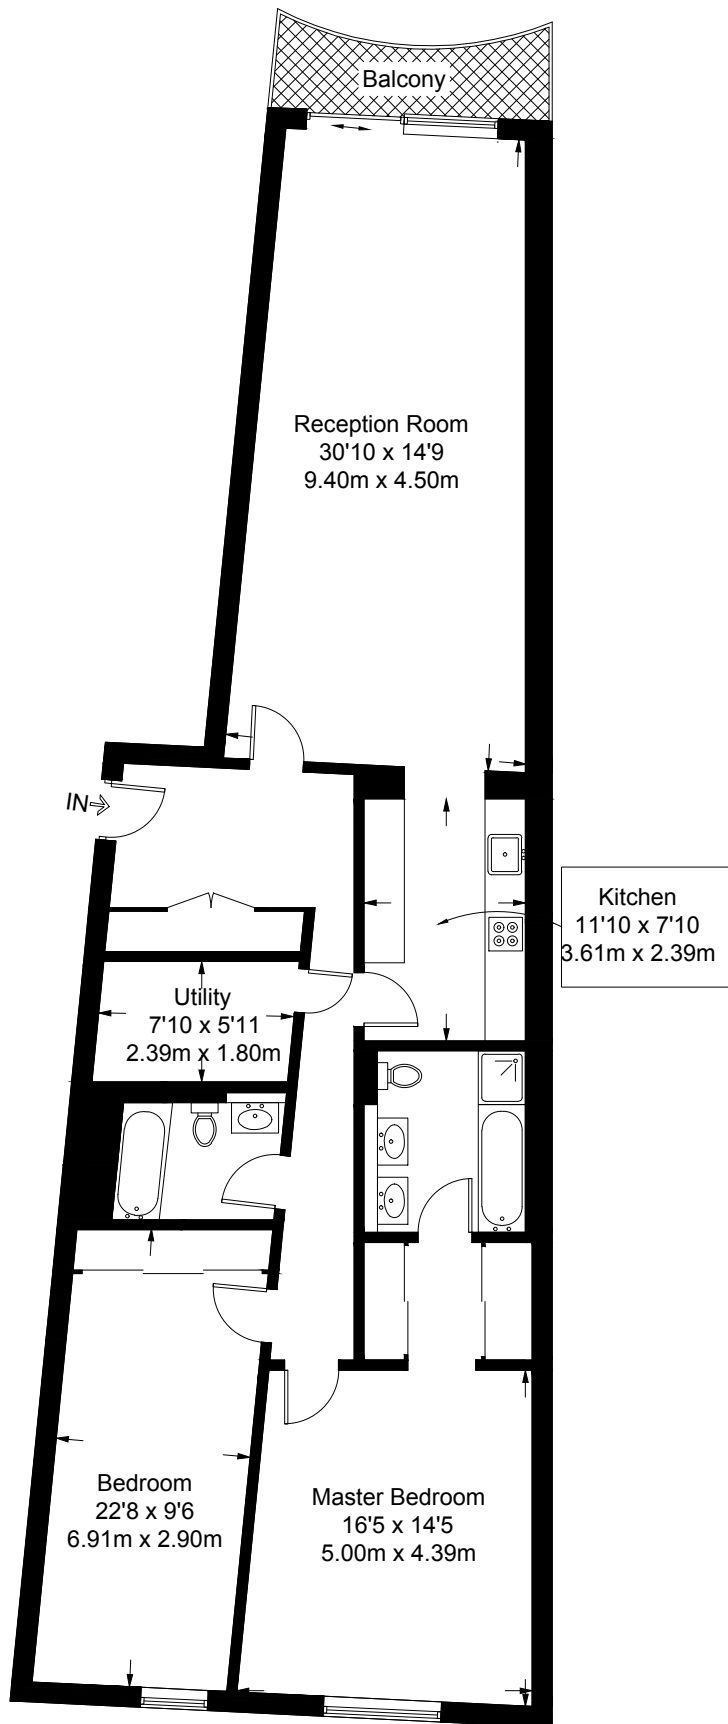

Albion Riverside

Approximate Gross Internal Area = 1399 sq ft / 130 sq m

Fourth Floor

Not to scale, for guidance only and must not be relied upon as a statement of fact.
All measurements and areas are approximate only and have been prepared in accordance with the current edition of the RICS Code of Measuring Practice.