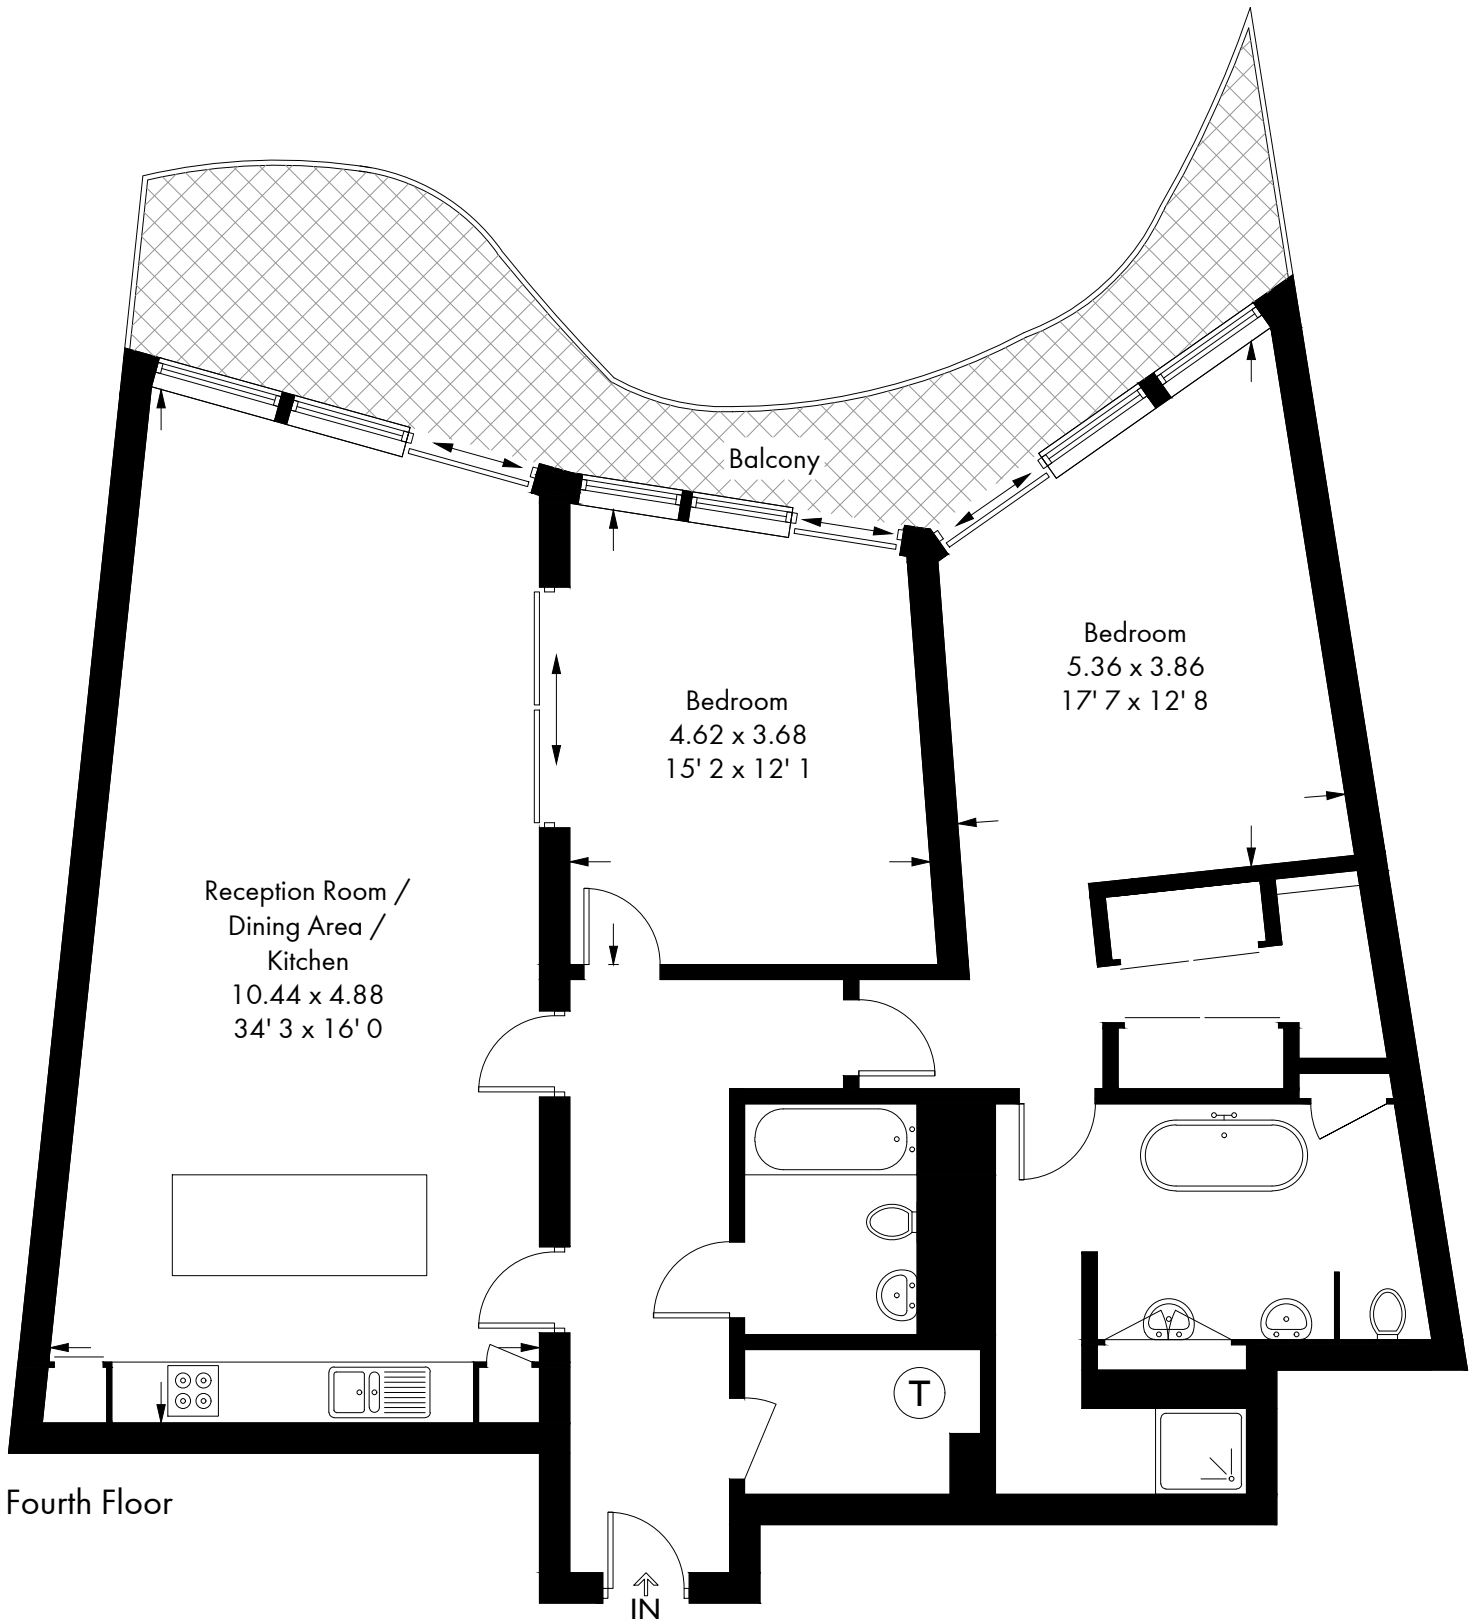

Albion

Approximate Gross Internal Area = 1369 sq ft / 127.2 sq m

This plan is not to scale and must be used as layout guidance only. All measurements and areas are approximate and should not be relied upon to provide accurate information. This plan must not be relied upon when making property valuations, design considerations or any other such relevant decisions. We accept no responsibility or liability (whether in contract, tort or otherwise) in relation to any loss whatsoever arising from or in connection with any use of this plan or the adequacy, accuracy or completeness of it or any information within it.