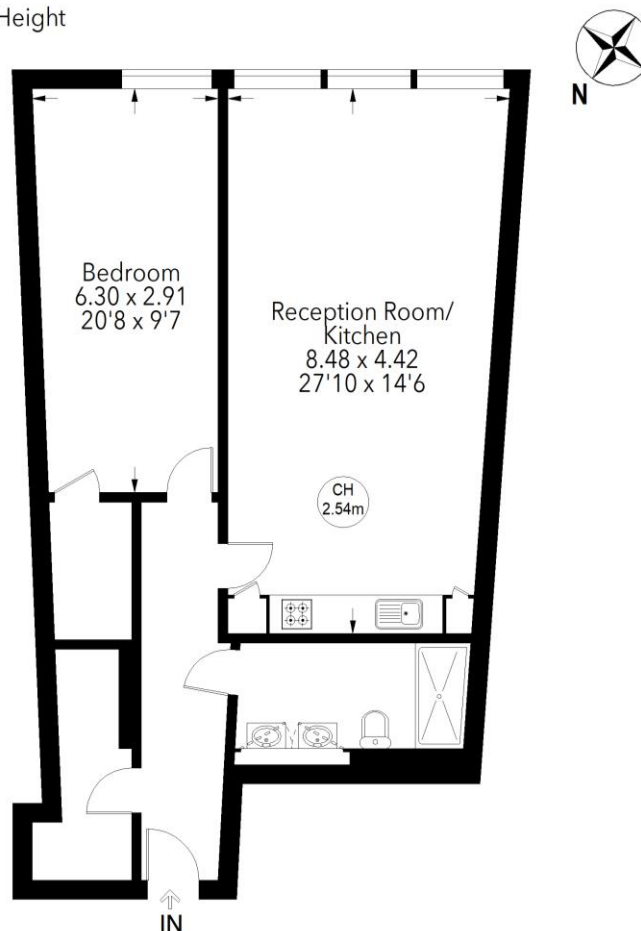

Albion Riverside, Battersea, SW11

JOWEBSTER

Albion Riverside, Battersea, SW11

An excellent one bedroom apartment located on the 8th floor of Albion Riverside with views towards the city.

The apartment comprises 833 sq.ft (77.39 sq.m) of living space and provides a bright open plan reception room and kitchen which is a great space for entertaining. There is a double bedroom with a walk in wardrobe with plenty of storage, a separate family bathroom and ample storage throughout the property.

Property Attributes

- Open Plan Reception Room
- Kitchen
- One Bedroom
- Bathroom
- Car Parking
- Swimming Pool
- 24 Hour Security and Concierge
- Gym
- Podium Garden

Terms

- £725,000
- London Borough of Wandsworth
- Leasehold (999 years from Sept. '91)
- Estimated Service Charge £9,855 Per Annum
- Estimated Ground Rent £250 Per Annum
- Council Tax Band F

Albion Riverside, SW11

Approximate gross internal area = 833 sq ft / 77.39 sq m

Key :
CH - Ceiling Height

Eighth Floor

+44 (0)20 7349 7055
sales@jowebster.com
www.jowebster.com

Not to scale, for guidance only and must not be relied upon as a statement of fact.
All measurements and areas are approximate only