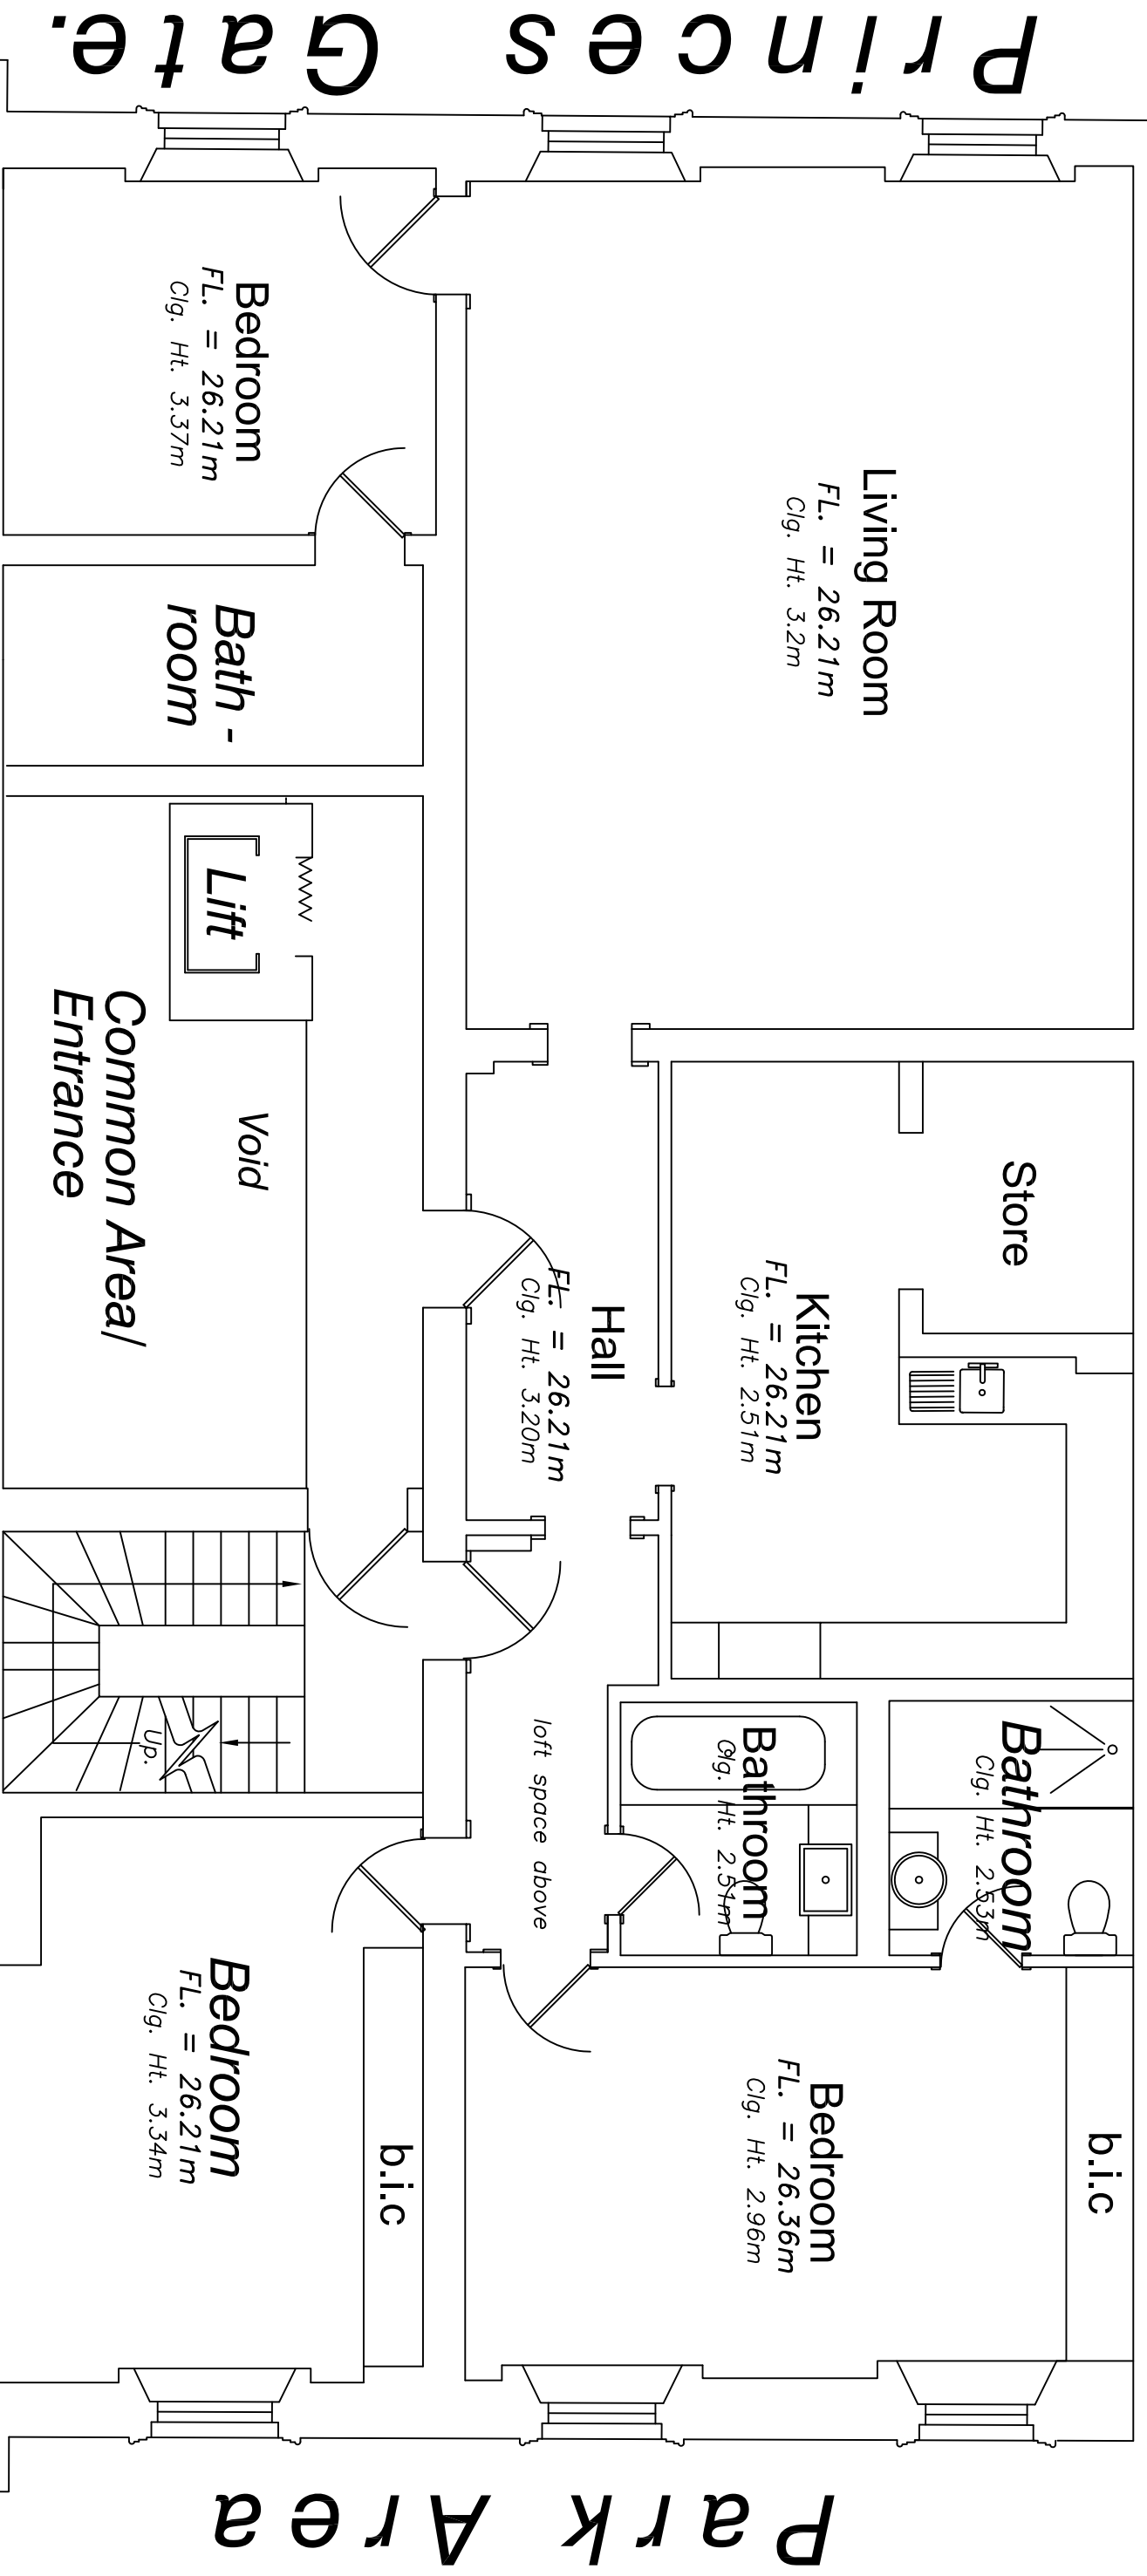

No. 56  
Princes Gate

No. 58  
Princes Gate

# Flat D\_3rd Floor Plan

As built

22.10.2012

Park Area