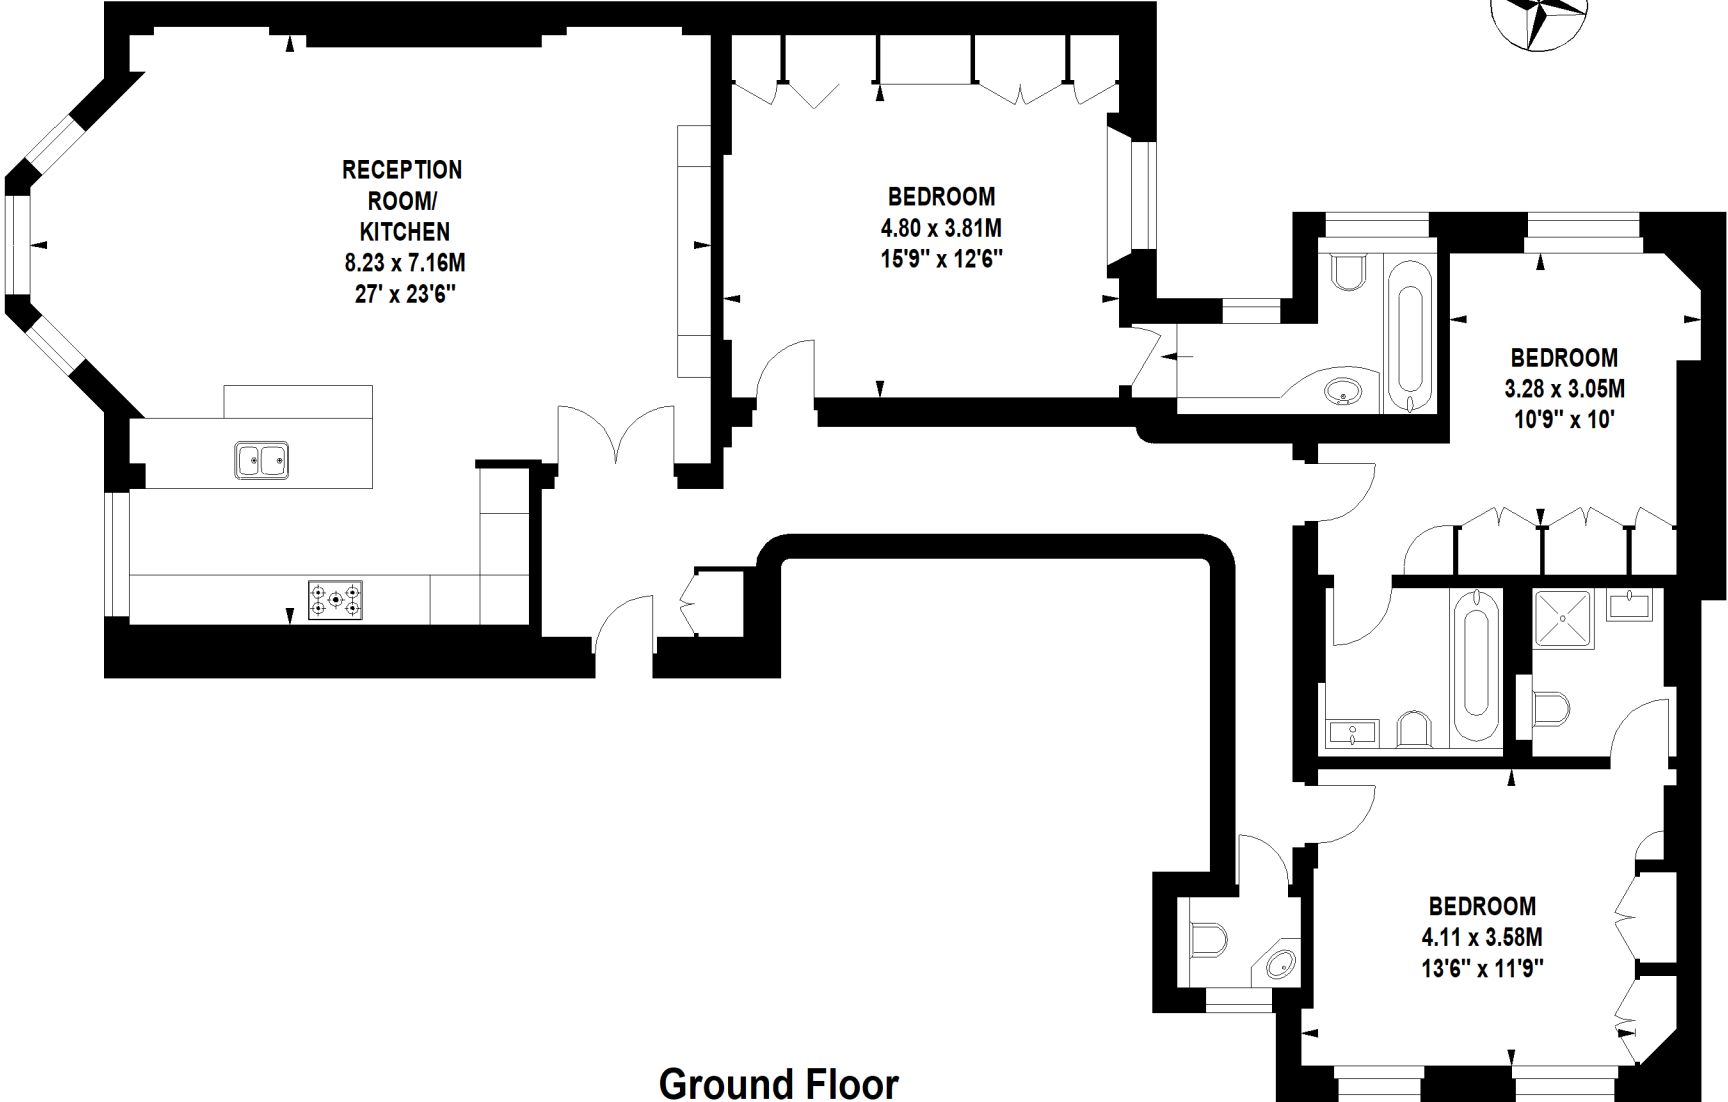

Fordham Court, DeVere Gardens, W8

Approximate gross internal area

171.87 sq m / 1850 sq ft

Key :
CH - Ceiling Height

Ground Floor

Not to scale, for guidance only and must not be relied upon as a statement of fact.
All measurements and areas are approximate only