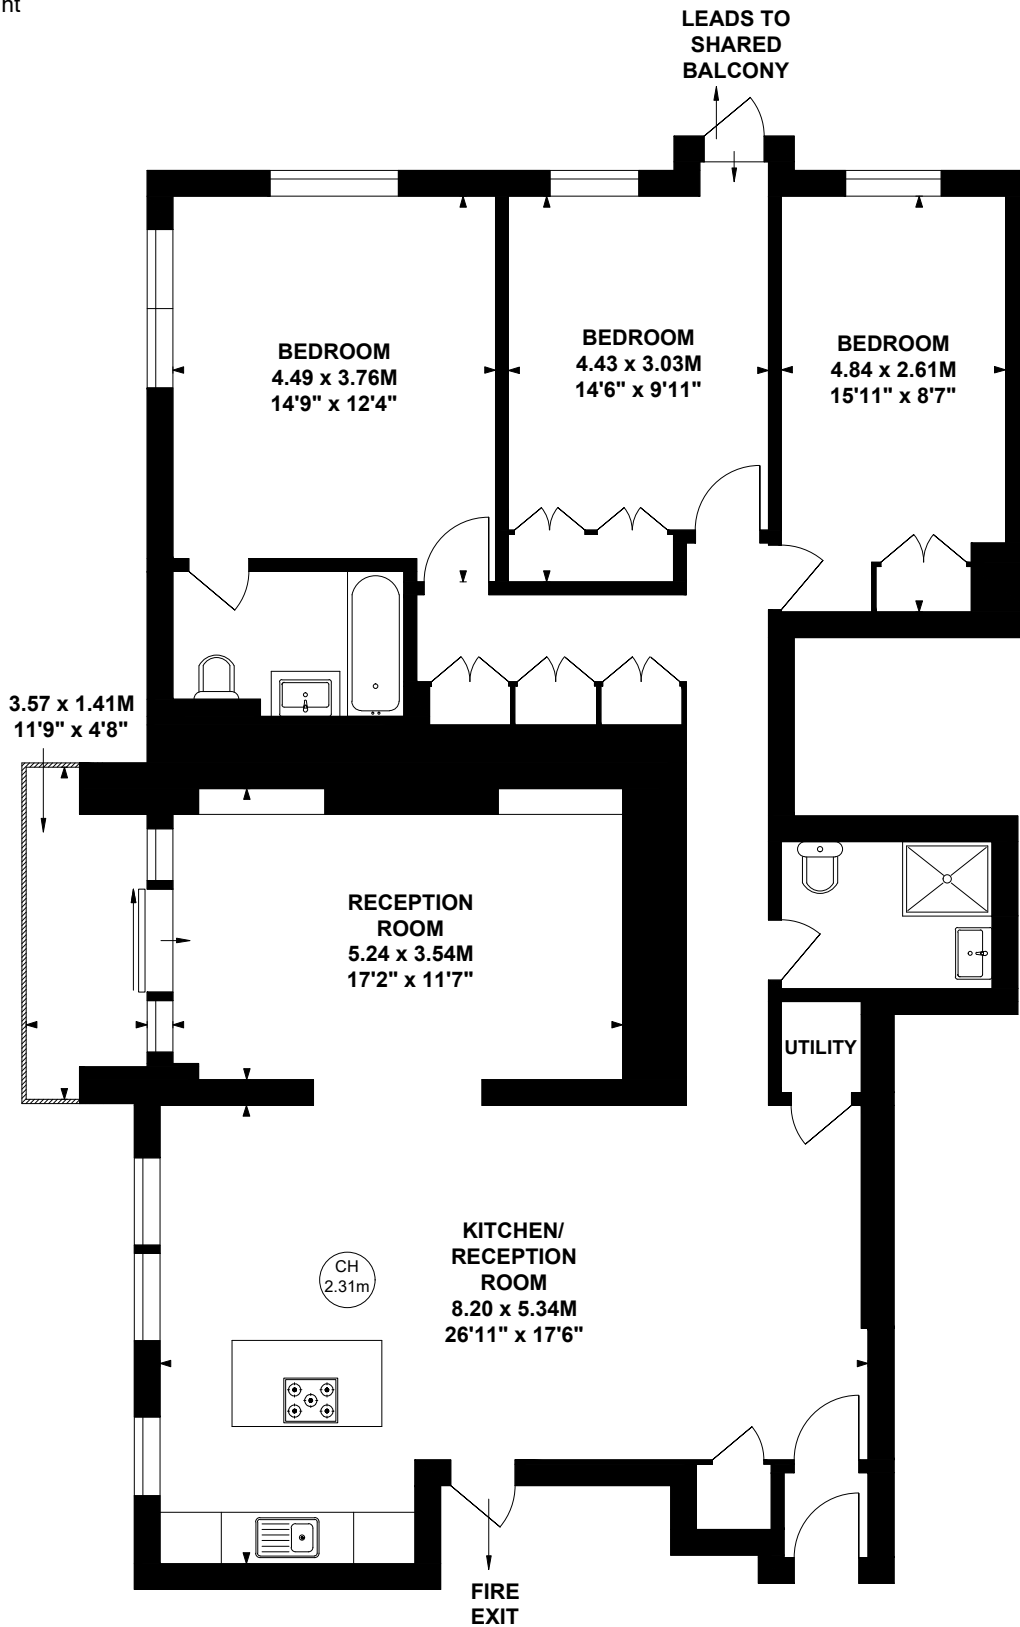

Kingston House South, SW7

Approximate gross internal area

132.49 sq m / 1426 sq ft

Key :
CH - Ceiling Height

Fifth Floor

Not to scale, for guidance only and must not be relied upon as a statement of fact.
All measurements and areas are approximate only