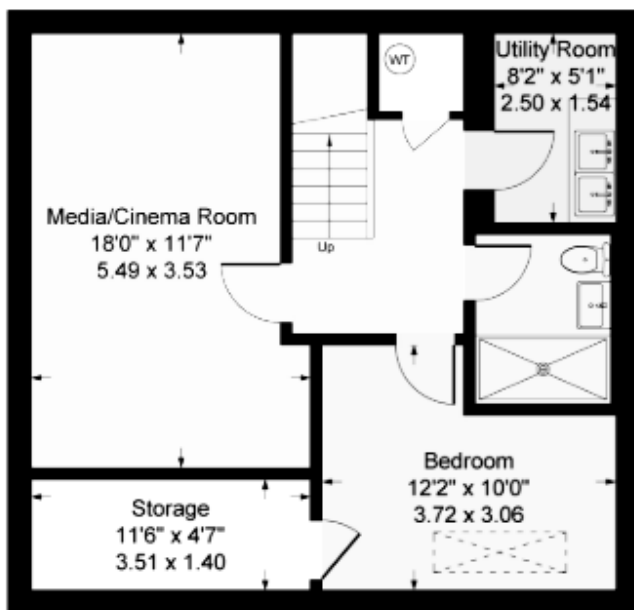

Ennismore Mews, SW7

Approximate Gross Internal Area = 2194 sq ft / 203.87 sq m

First Floor

Second Floor

Lower Ground Floor

Ground Floor