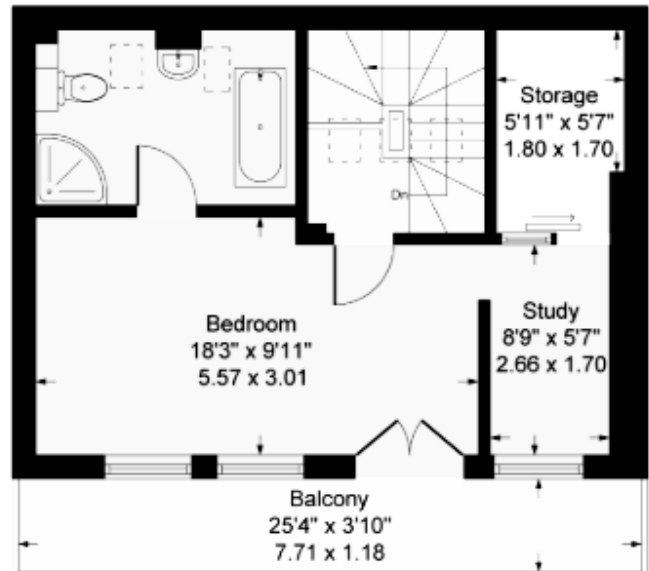

Ennismore Mews, SW7

Approximate Gross Internal Area = 2194 sq ft / 203.87 sq m

First Floor

Second Floor

Lower Ground Floor

Ground Floor