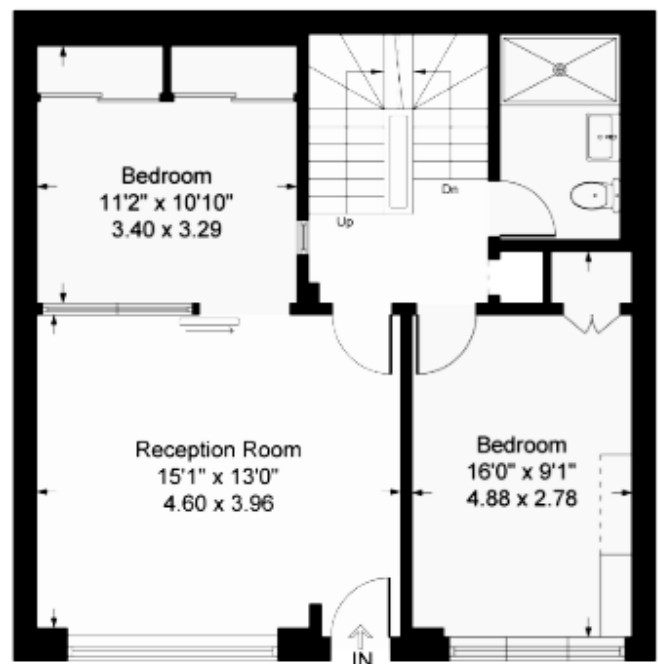

Ennismore Mews, SW7

Approximate Gross Internal Area = 2194 sq ft / 203.87 sq m

First Floor

Second Floor

Lower Ground Floor

Ground Floor