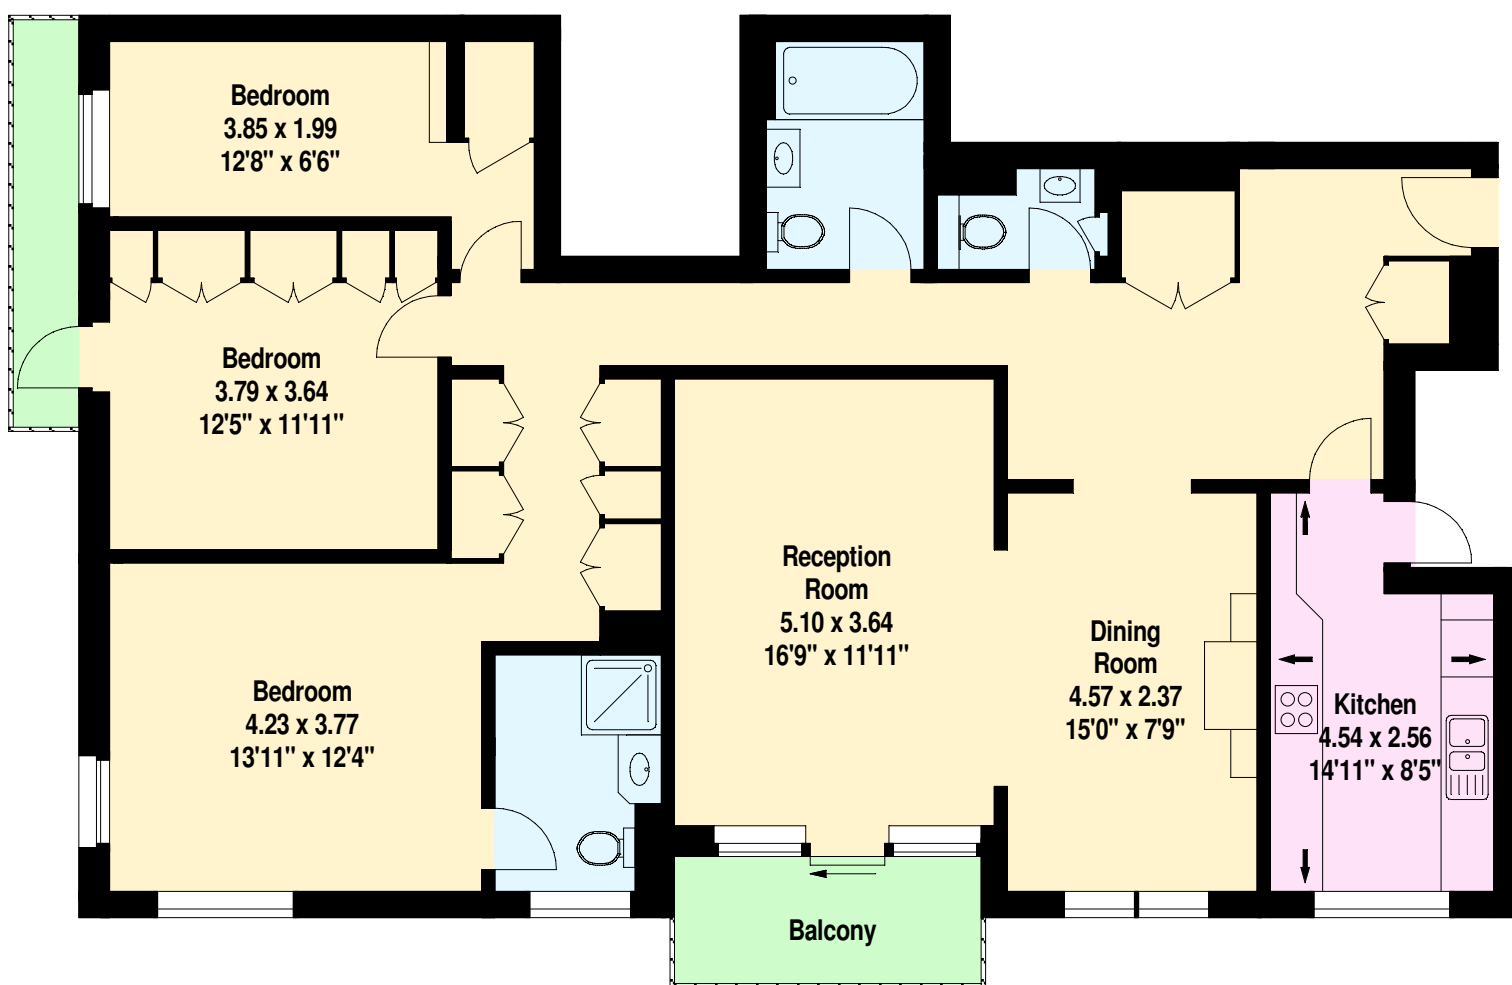

67 Kingston House South, SW7

Gross internal area (approx)

129 sq.m (1389 sq.ft)

For Identification Only. Not To Scale.

Mays Floorplans

Sixth Floor