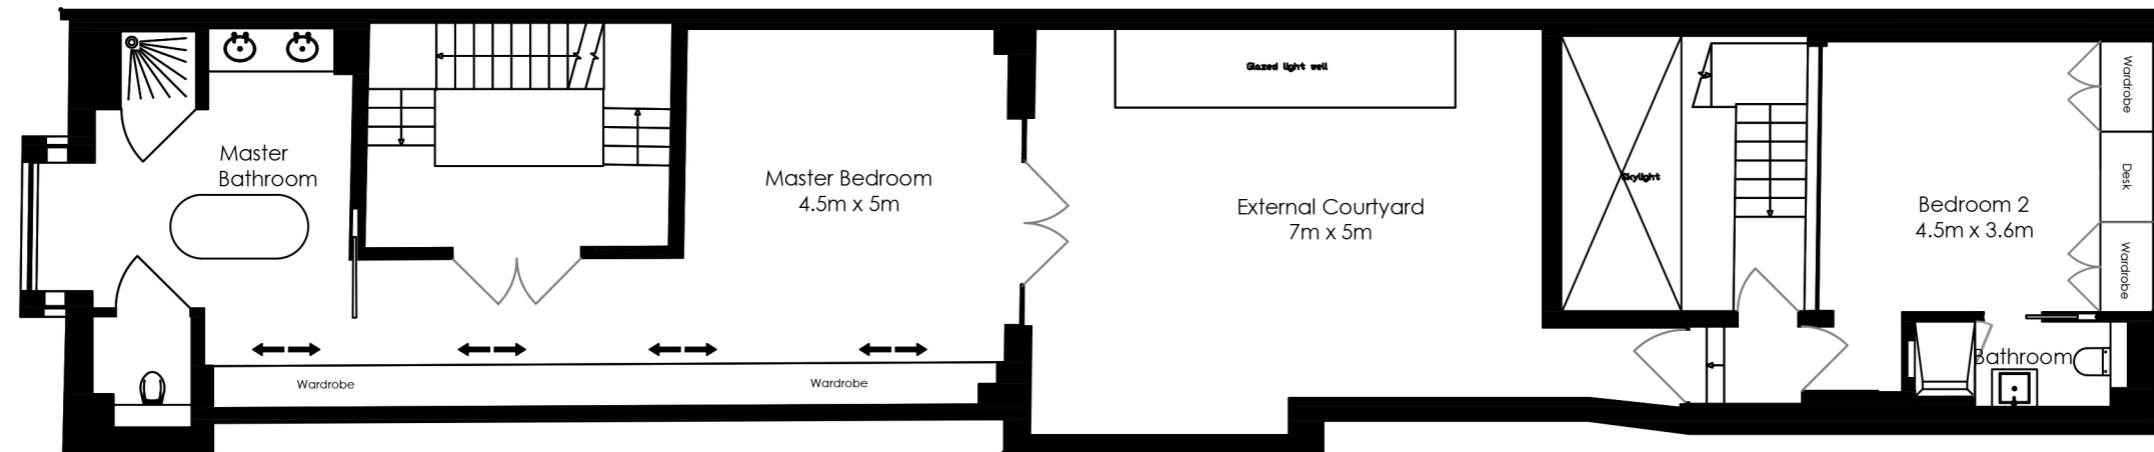

# 27 Cheval Place

SW7 1EW

4 Bedrooms, 4 Bathrooms & Cloakroom  
261sqm / 2809sqft

Ground Floor

First Floor

Second Floor

Please note that diagrams are not to scale and all measures are approximate.