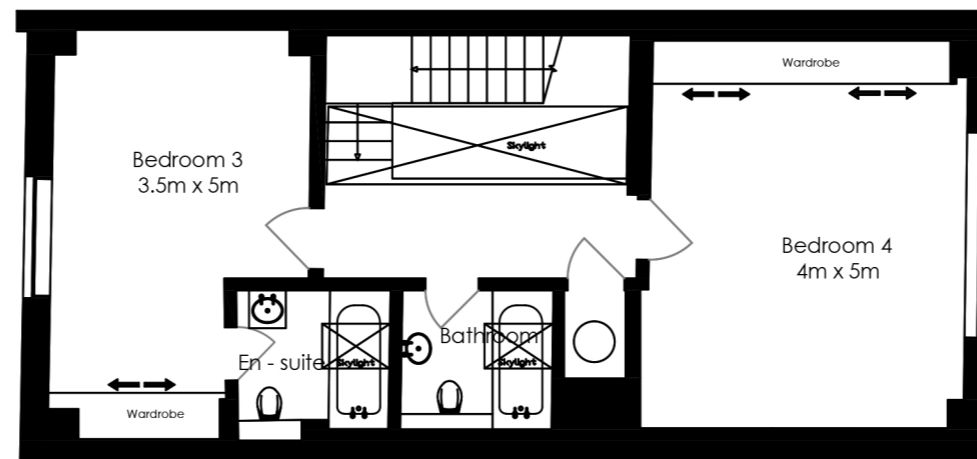

# 27 Cheval Place

SW7 1EW

4 Bedrooms, 4 Bathrooms & Cloakroom  
261sqm / 2809sqft

Ground Floor

First Floor

Second Floor

Please note that diagrams are not to scale and all measures are approximate.