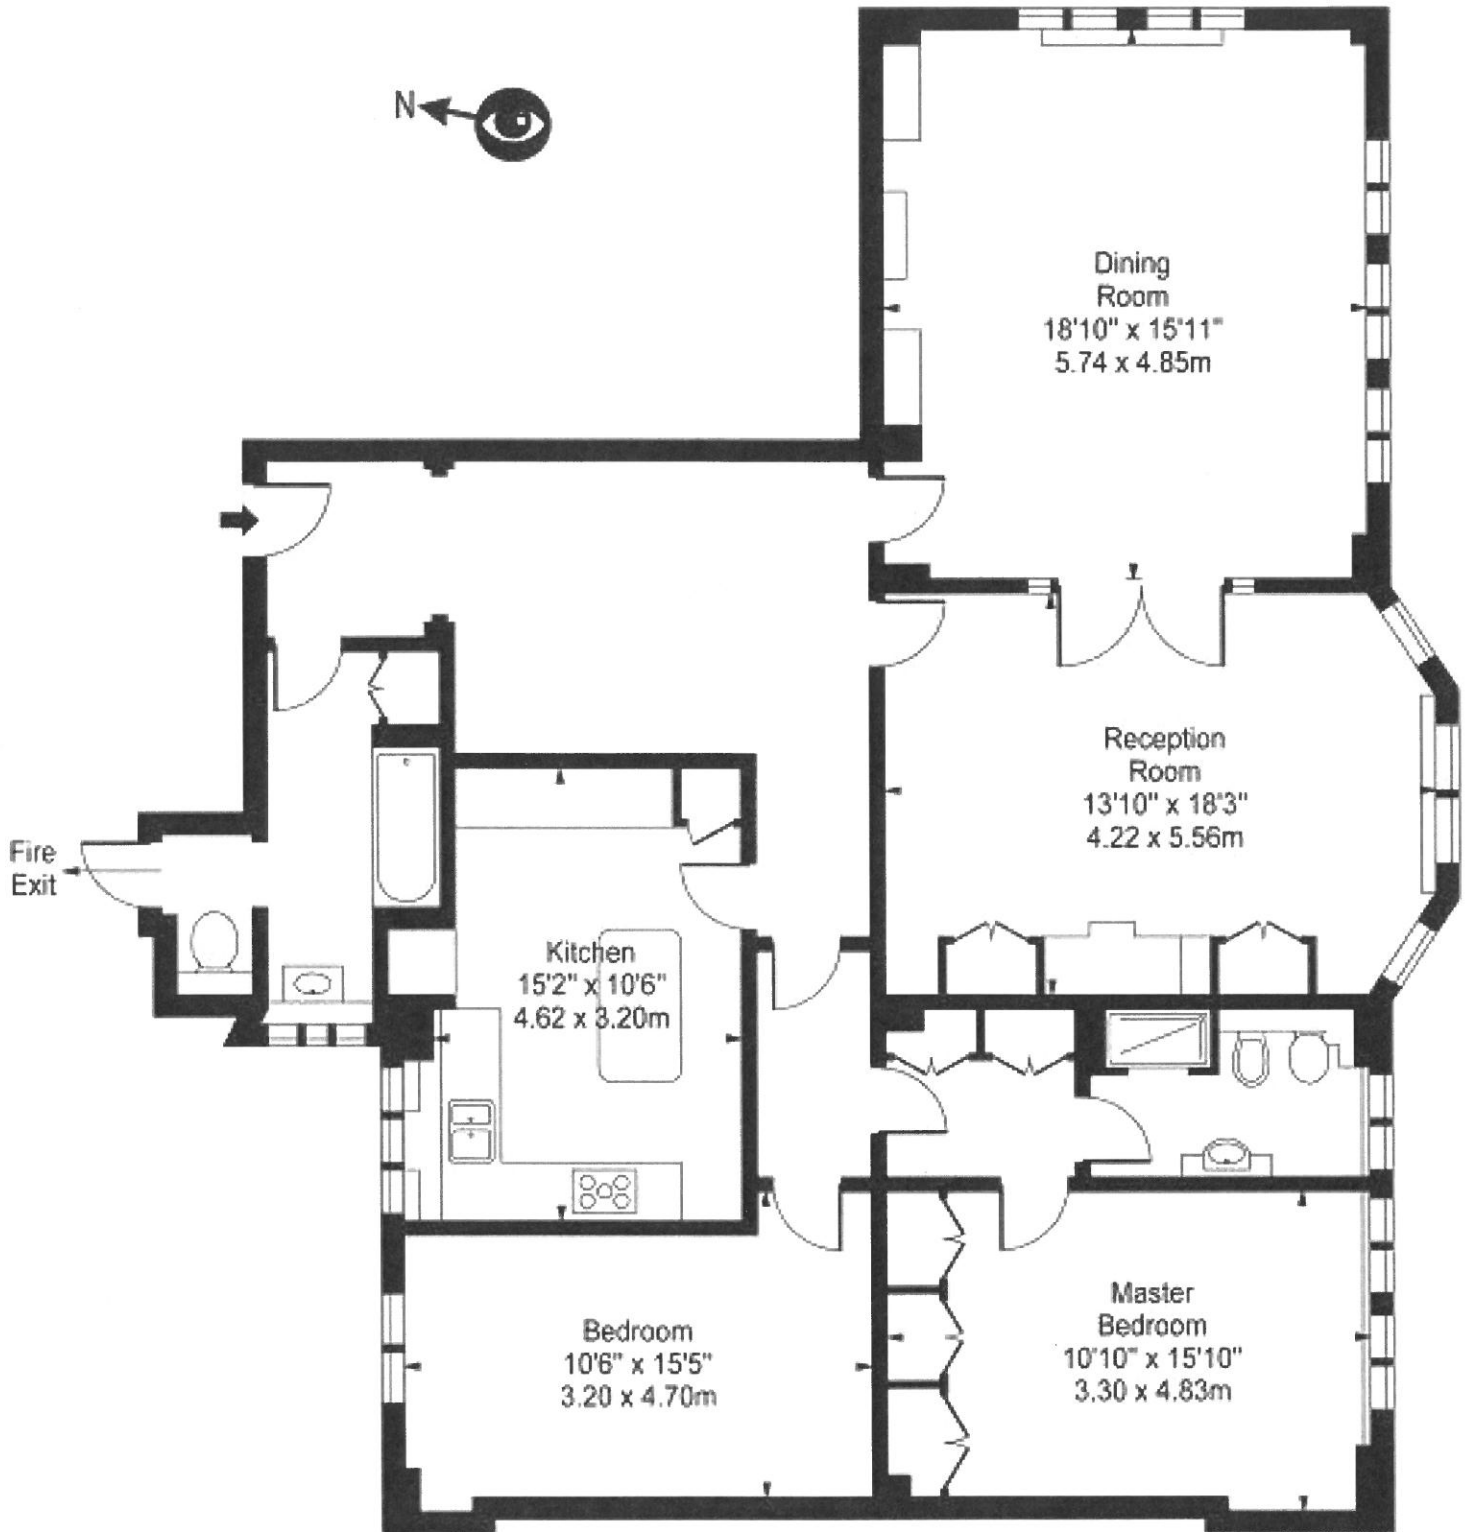

Oakwood Court, W14 8JY

Fourth Floor

Approx Gross Internal Area **1494 Sq Ft - 138.79 Sq M**

For Illustration Purposes Only - Not To Scale

Floor Plan by www.bpmmediagroup.com

Ref: No. P39326