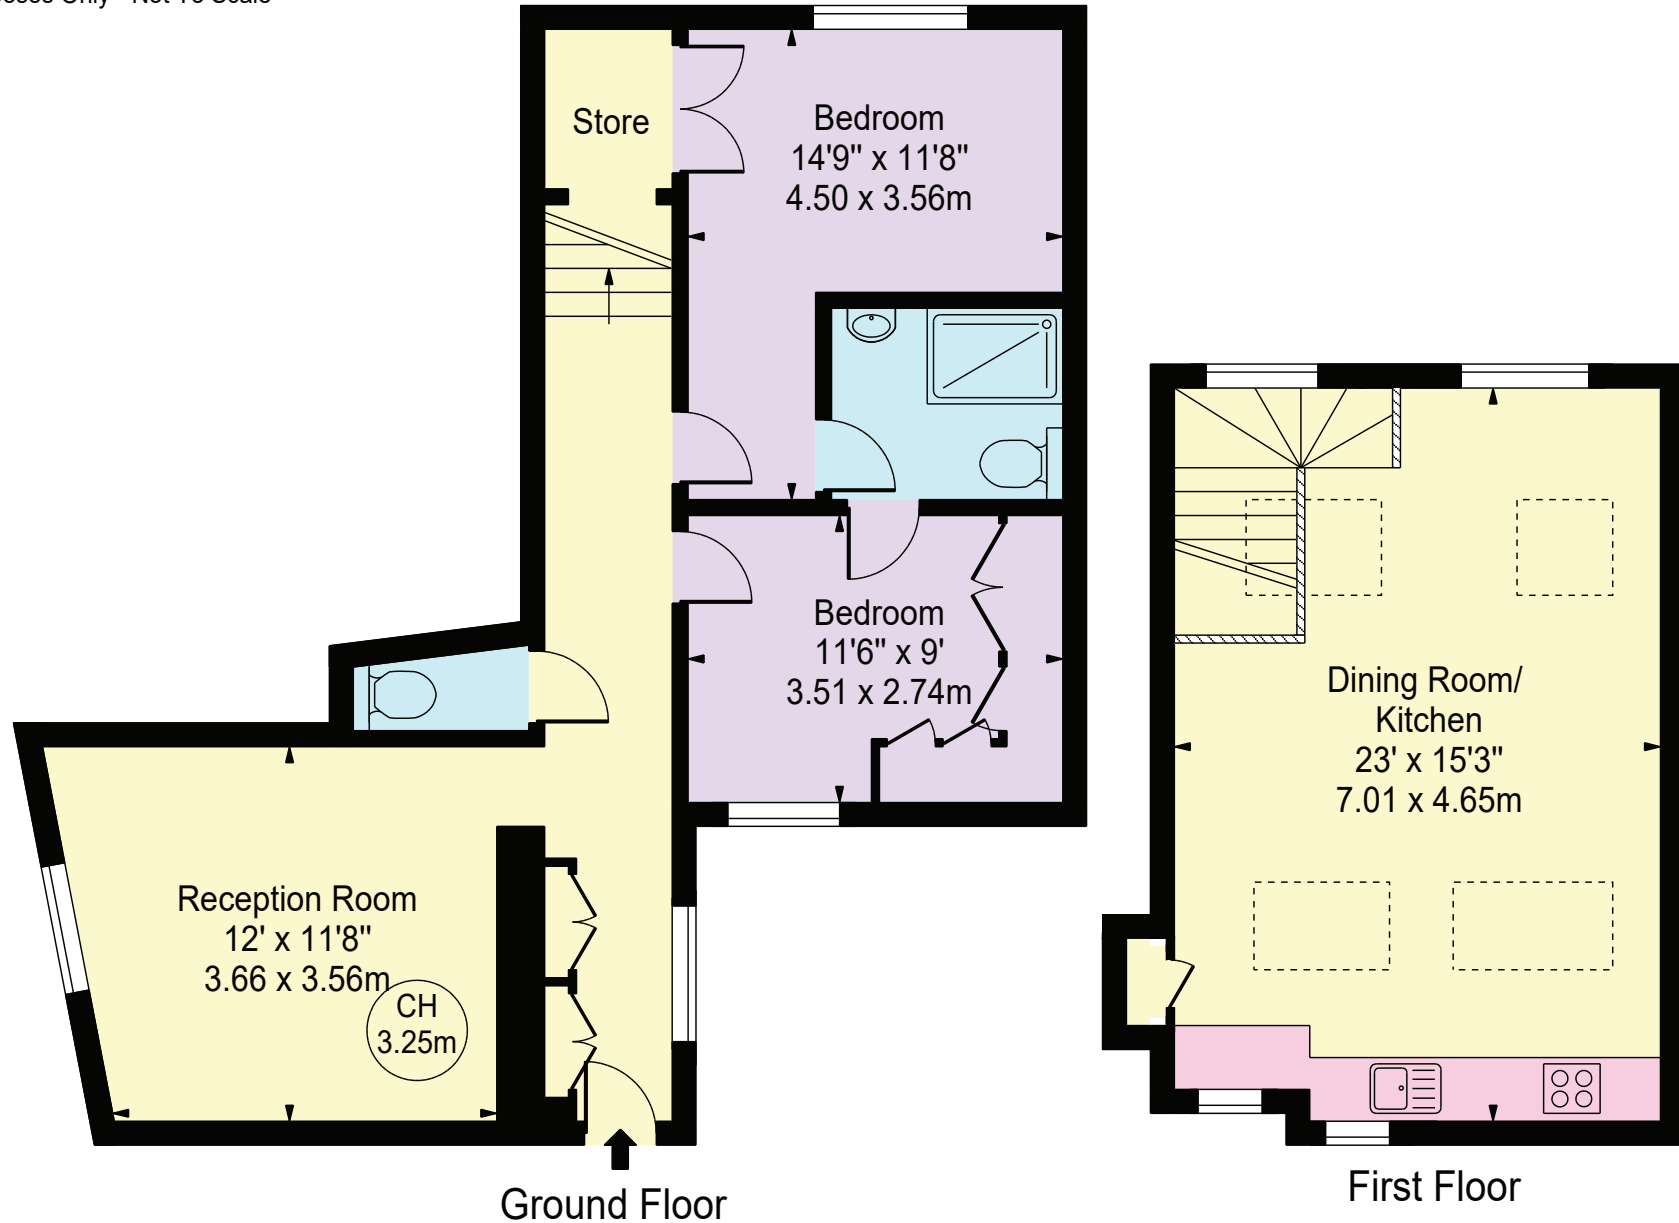

Royal Crescent

Gross Internal Area(Approx)

Total = 90.48 Sq m / 974 Sq ft

For Illustration Purposes Only - Not To Scale

For Illustration Purposes Only - Not To Scale

This floor plan should be used as a general outline for guidance only and does not constitute in whole or in part an offer or contract. Any intending purchaser or lessee should satisfy themselves by inspection, searches, enquiries and full survey as to the correctness of each statement. Any areas, measurements or distances quoted are approximate and should not be used to value a property or be the basis of any sale or let.