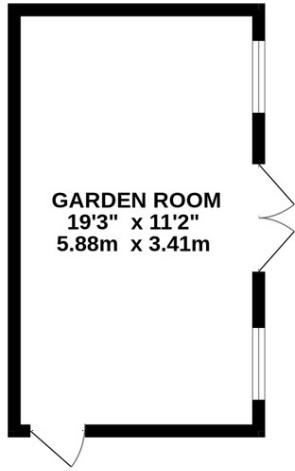

Fern Cottage, Greenways, Lambourne RG17 7LD

Total Approx. Internal Floor Area – 214.3 sq m (2307 sq ft)