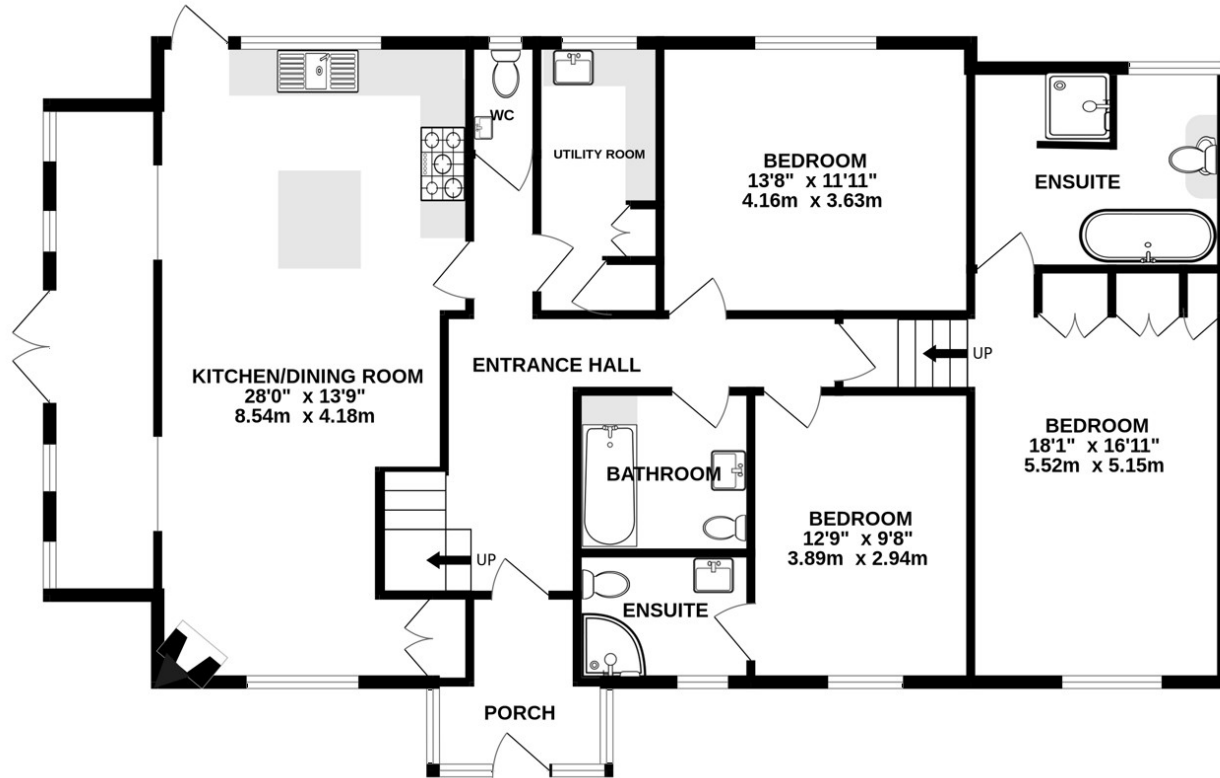

Fern Cottage, Greenways, Lambourne RG17 7LD

Total Approx. Internal Floor Area – 214.3 sq m (2307 sq ft)