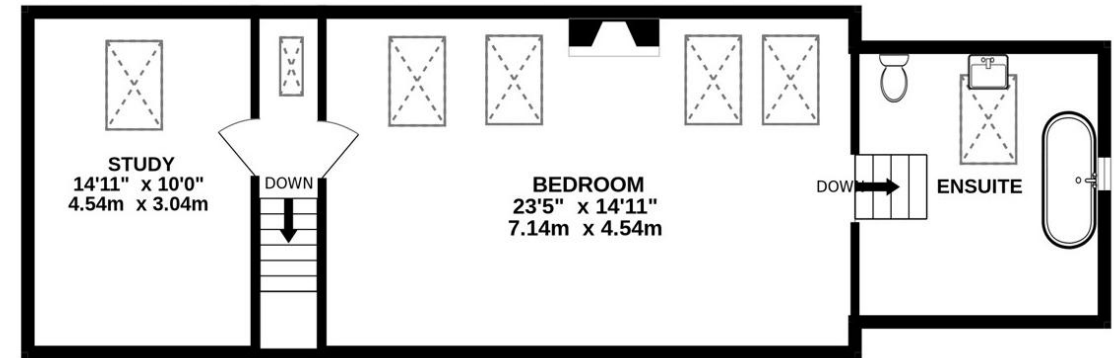

Fern Cottage, Greenways, Lambourne RG17 7LD

Total Approx. Internal Floor Area – 214.3 sq m (2307 sq ft)