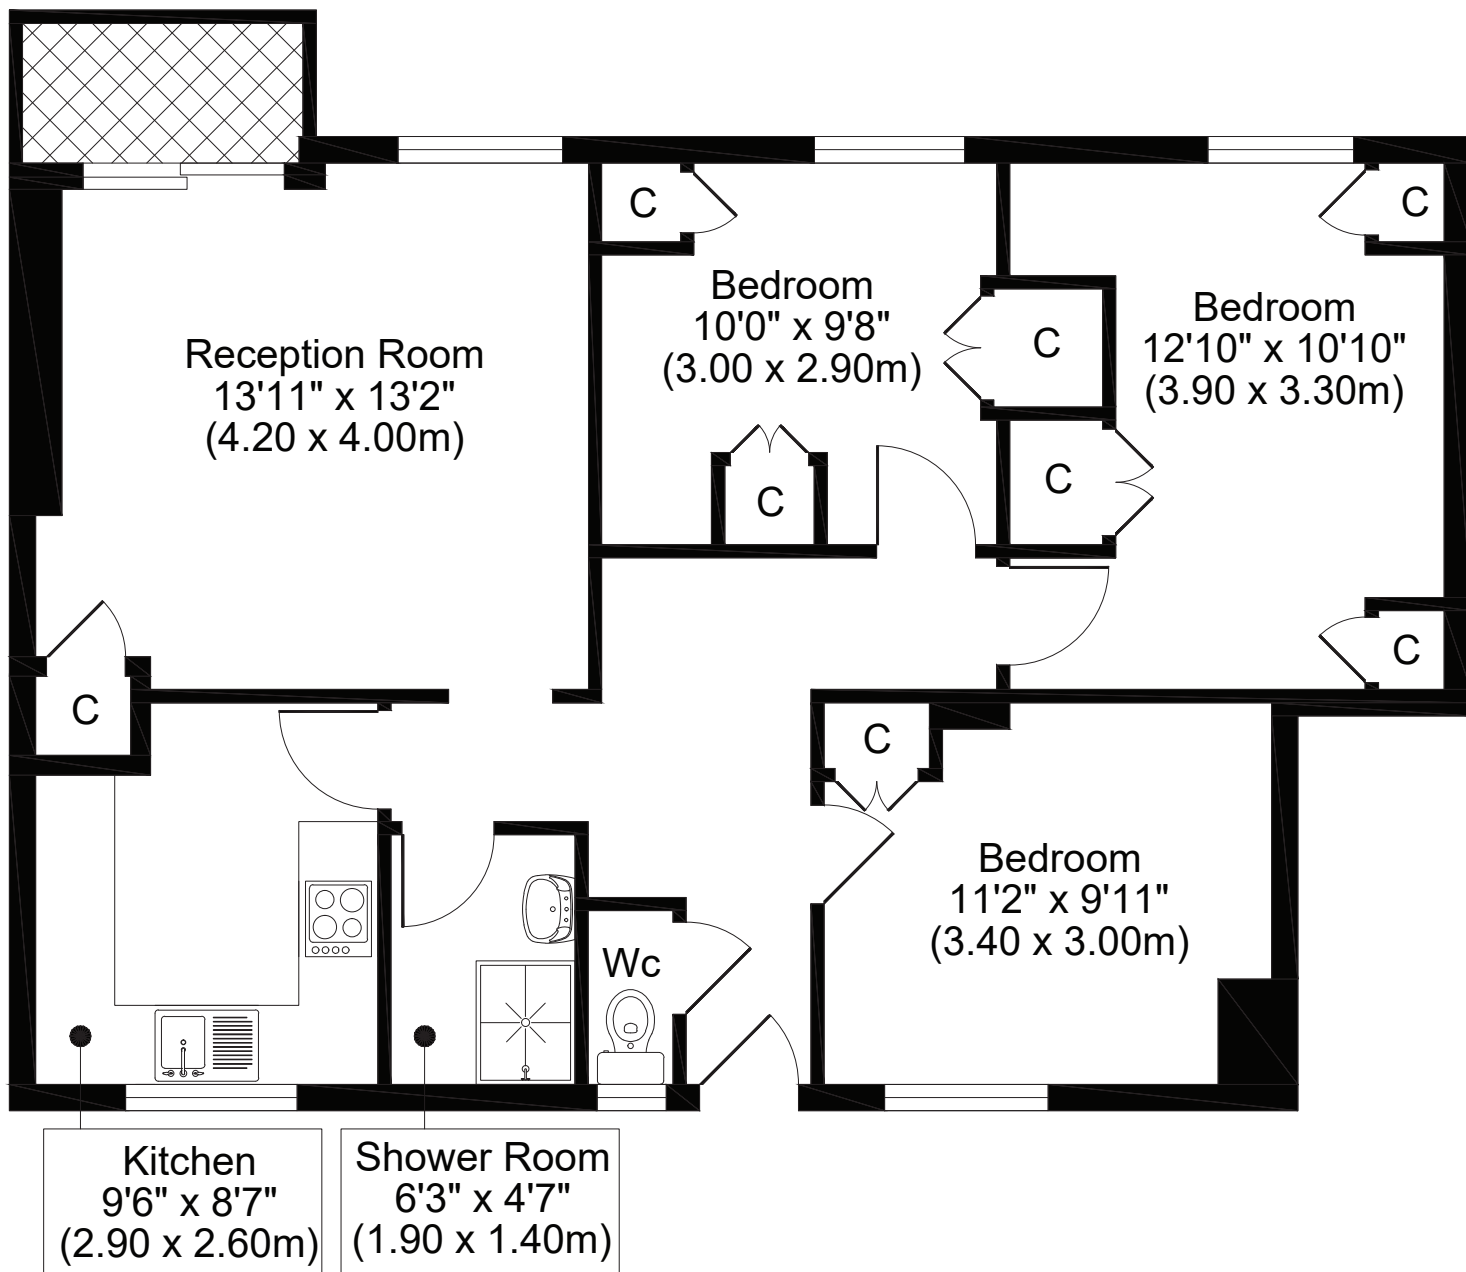

CRESSETT HOUSE, RETREAT PLACE, E9

TOTAL APPROX FLOOR PLAN AREA 733 SQ.FT (68 SQ.M)

All measurements, walls, doors, windows, fittings and their appliances, their size and locations are shown conventionally and are approximate only and cannot be regarded as being a representation either by the seller or his agent.