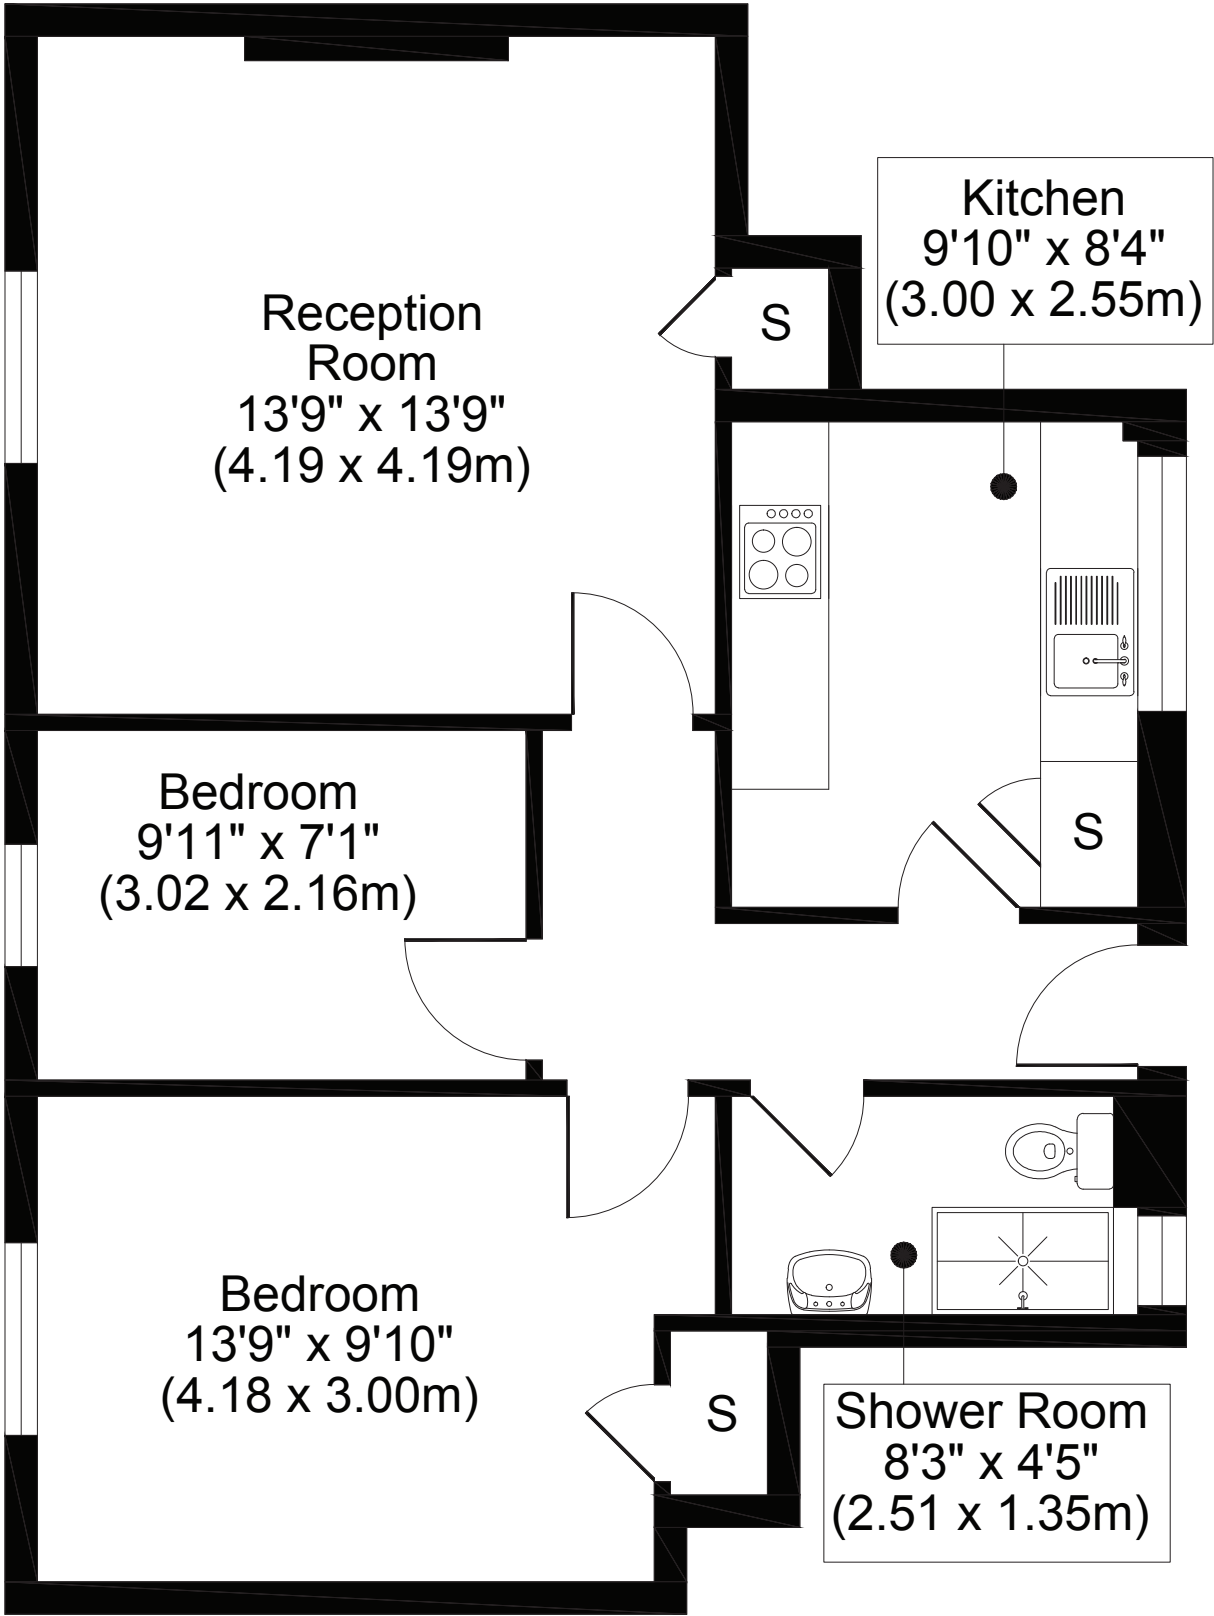

CLEAVER HOUSE, ADELAIDE ROAD NW3  
TOTAL APPROX FLOOR PLAN AREA 594 SQ.FT (55 SQ.M)  
FIRST FLOOR

All measurements, walls, doors, windows, fittings and their appliances, their size and locations are shown conventionally and are approximate only and cannot be regarded as being a representation either by the seller or his agent.