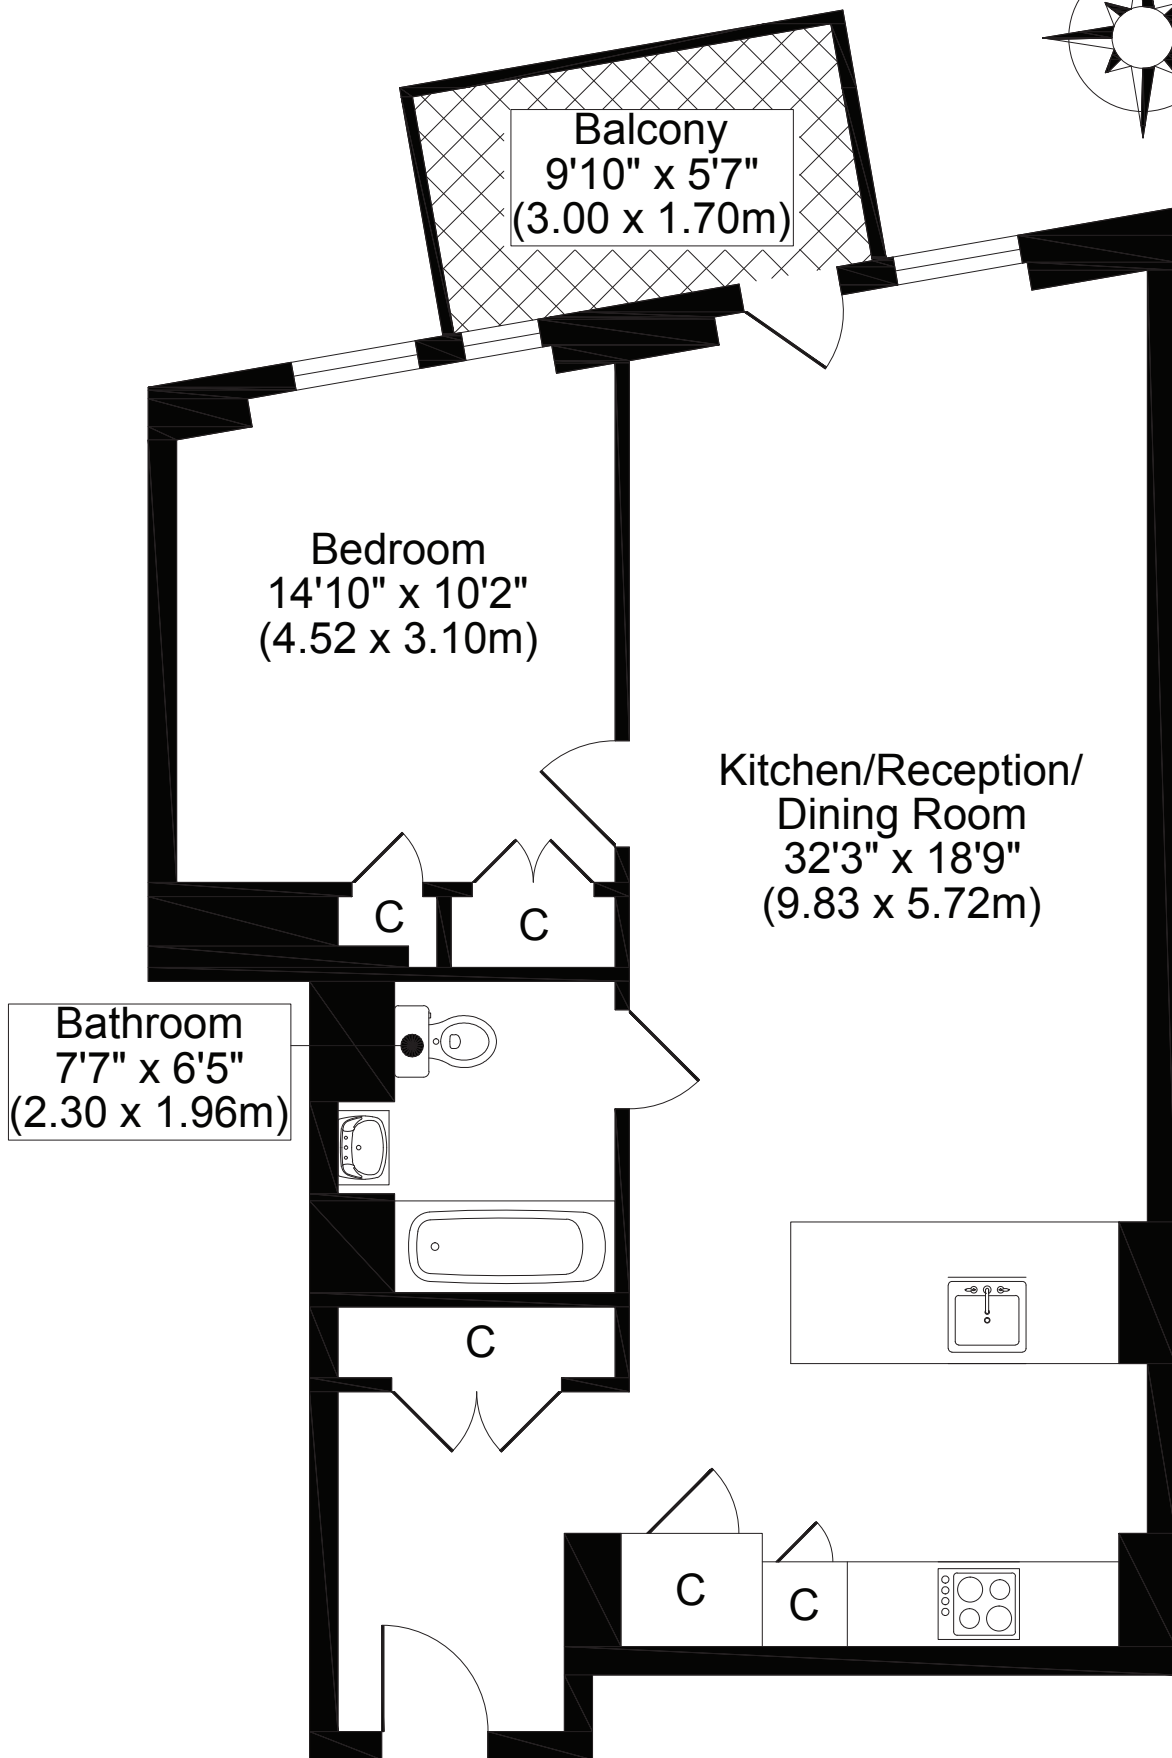

ASTELL HOUSE, LYELL STREET, E14  
TOTAL APPROX FLOOR PLAN AREA 640 SQ.FT (59 SQ.M)  
SEVENTH FLOOR

All measurements, walls, doors, windows, fittings and their appliances, their size and locations are shown conventionally and are approximate only and cannot be regarded as being a representation either by the seller or his agent.