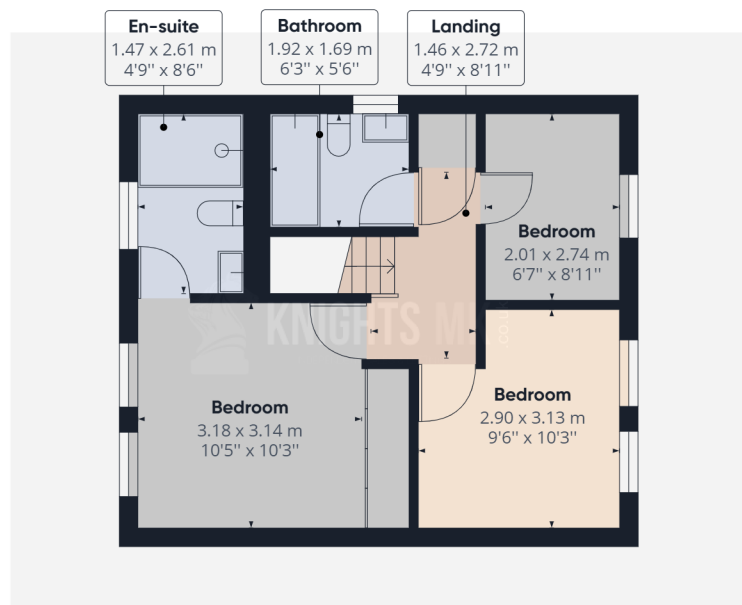

Floor 0 Building 1

Floor 1 Building 1

Approximate total area⁽¹⁾

1041.96 ft²

96.80 m²

(1) Excluding balconies and terraces

While every attempt has been made to ensure accuracy, all measurements are approximate, not to scale. This floor plan is for illustrative purposes only.