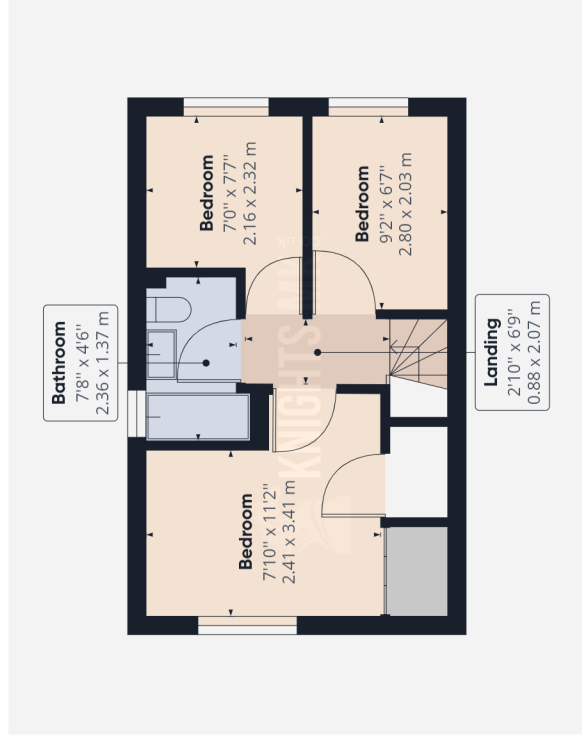

Floor 0 Building 1

Approximate total area⁽¹⁾

790.59 ft²

73.45 m²

Floor 1 Building 1

(1) Excluding balconies and terraces

While every attempt has been made to ensure accuracy, all measurements are approximate, not to scale. This floor plan is for illustrative purposes only.