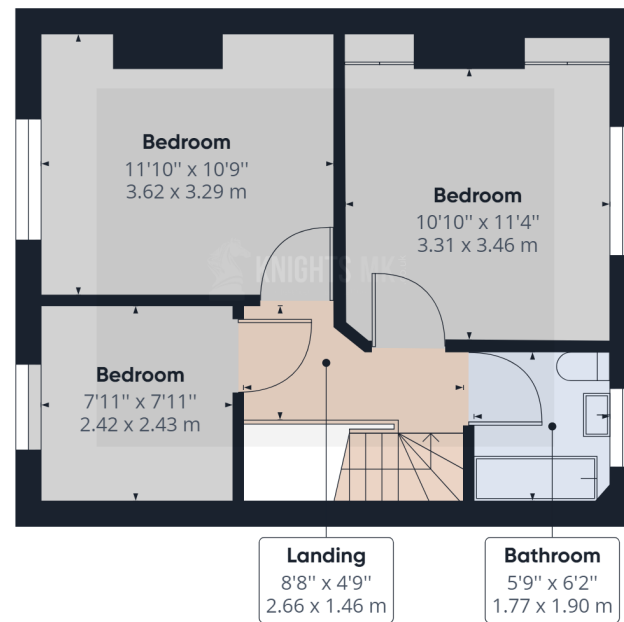

Floor 0 Building 1

Approximate total area⁽¹⁾

860.49 ft²

79.94 m²

Floor 1 Building 1

(1) Excluding balconies and terraces

While every attempt has been made to ensure accuracy, all measurements are approximate, not to scale. This floor plan is for illustrative purposes only.

GIRAFFE360