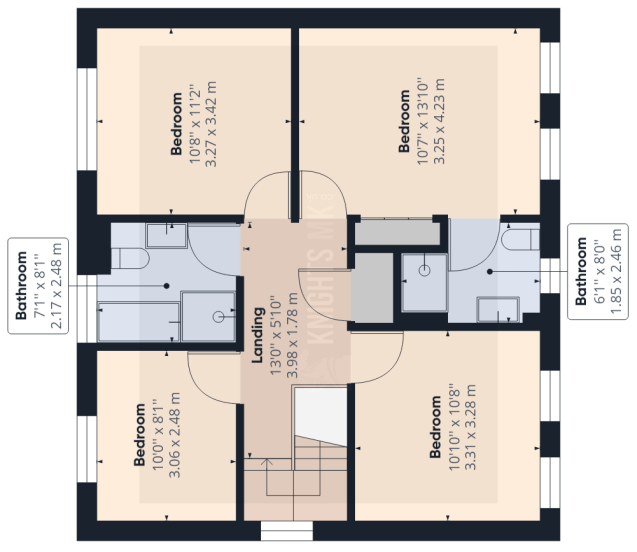

Floor 0 Building 1

Approximate total area⁽¹⁾

1479.91 ft²

137.49 m²

Floor 1 Building 1

(1) Excluding balconies and terraces

While every attempt has been made to ensure accuracy, all measurements are approximate, not to scale. This floor plan is for illustrative purposes only.