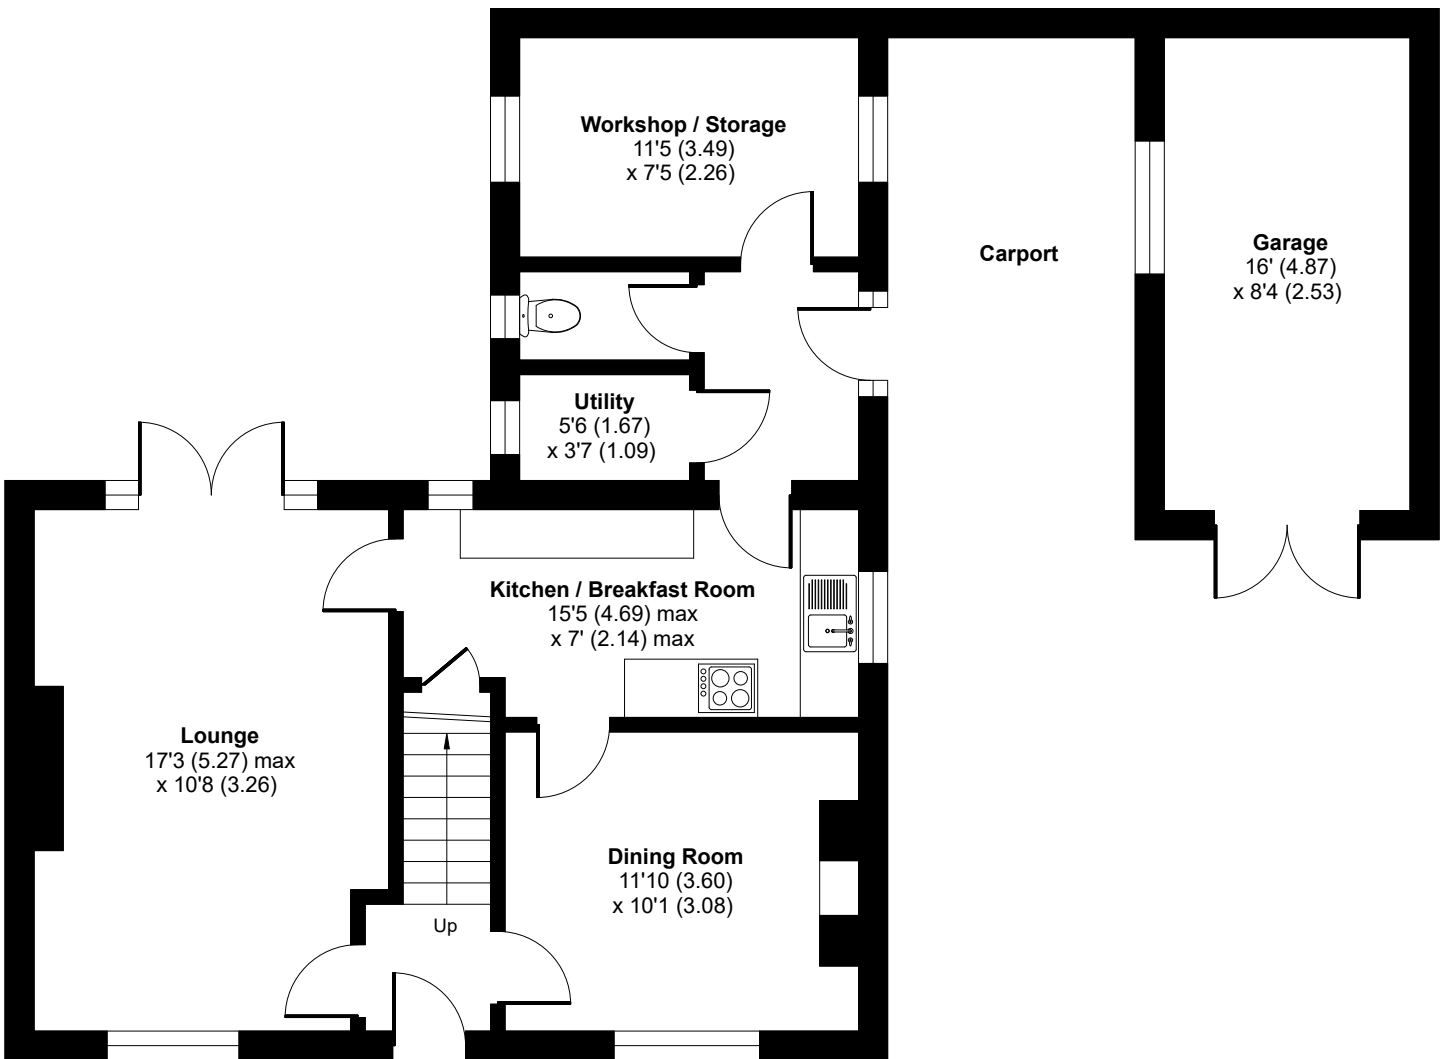

Foxes Meadow, Castle Acre, King's Lynn

Approximate Area = 1164 sq ft / 108.1 sq m (excludes carport)

Garage = 133 sq ft / 12.3 sq m

Total = 1297 sq ft / 120.4 sq m

For identification only - Not to scale

FIRST FLOOR

GROUND FLOOR