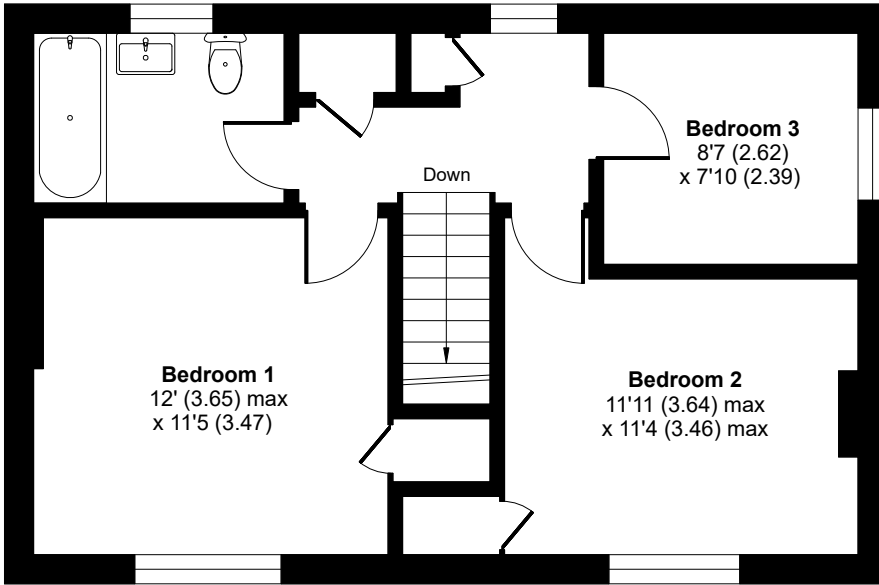

Foxes Meadow, Castle Acre, King's Lynn

Approximate Area = 1164 sq ft / 108.1 sq m (excludes carport)

Garage = 133 sq ft / 12.3 sq m

Total = 1297 sq ft / 120.4 sq m

For identification only - Not to scale

FIRST FLOOR

GROUND FLOOR