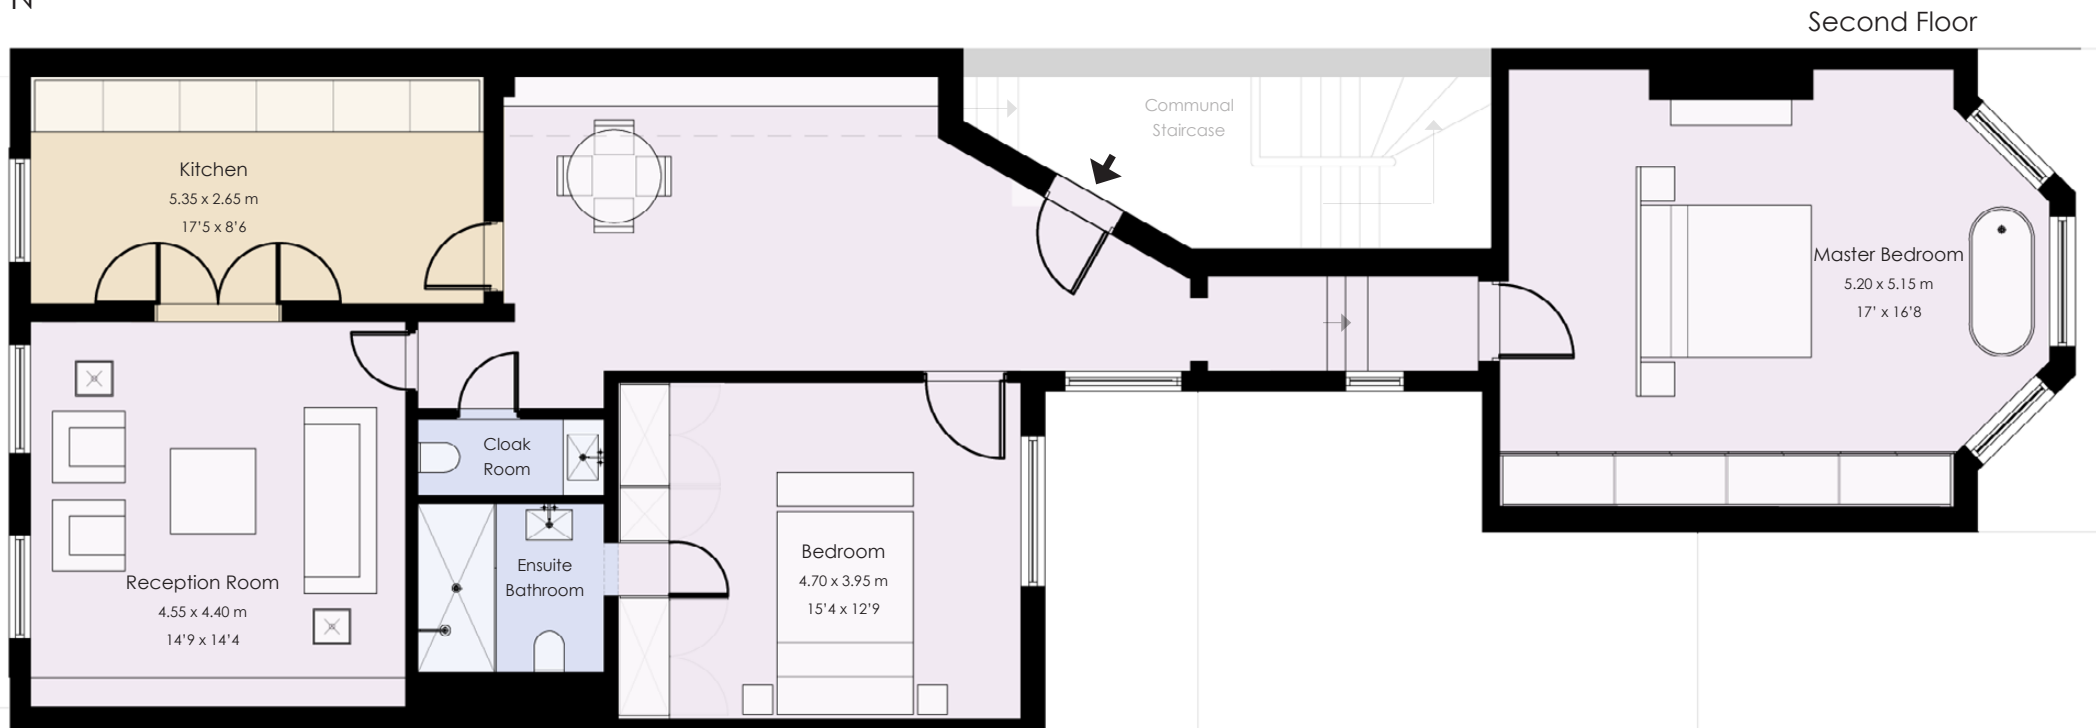

FLAT 3
35 Cadogan Square
SW1X

Approximate gross internal area
138.70 m² / 1493 ft²

Illustration For Identification Purposes Only.
Not To Scale