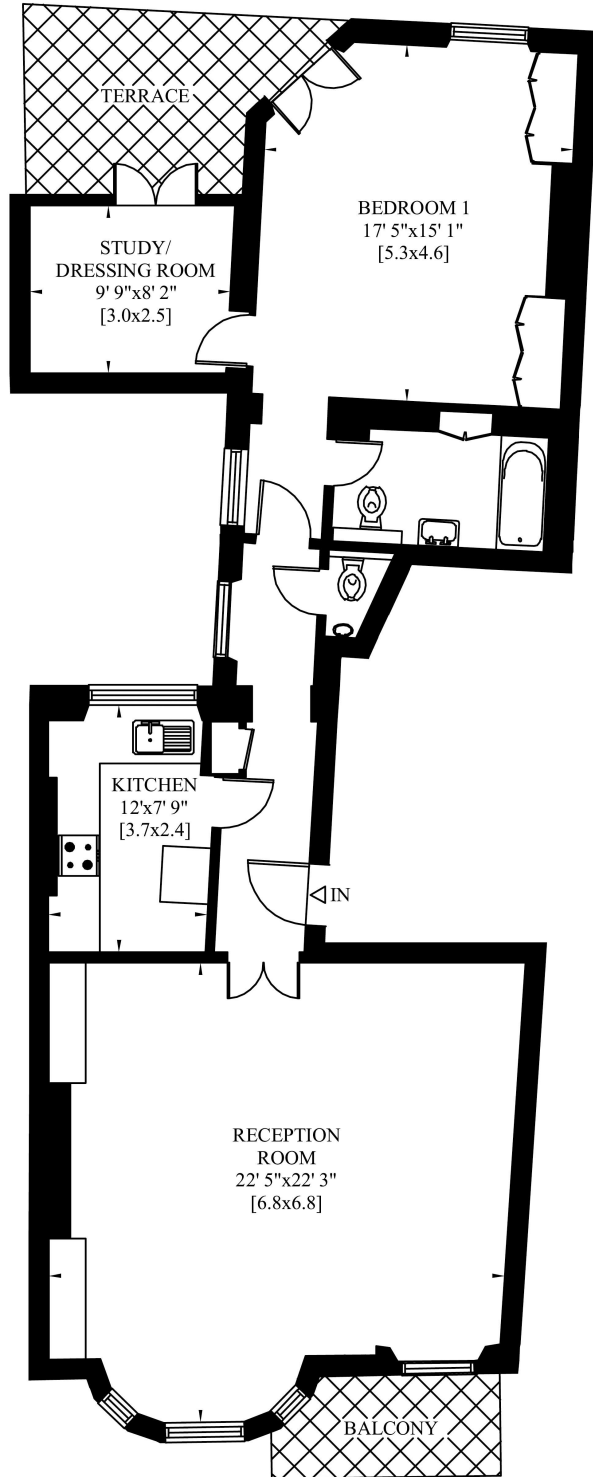

LENNOX GARDENS
LONDON SW1

Gross Internal Area: 104 Sq. metres
1118 Sq. feet

FIRST FLOOR