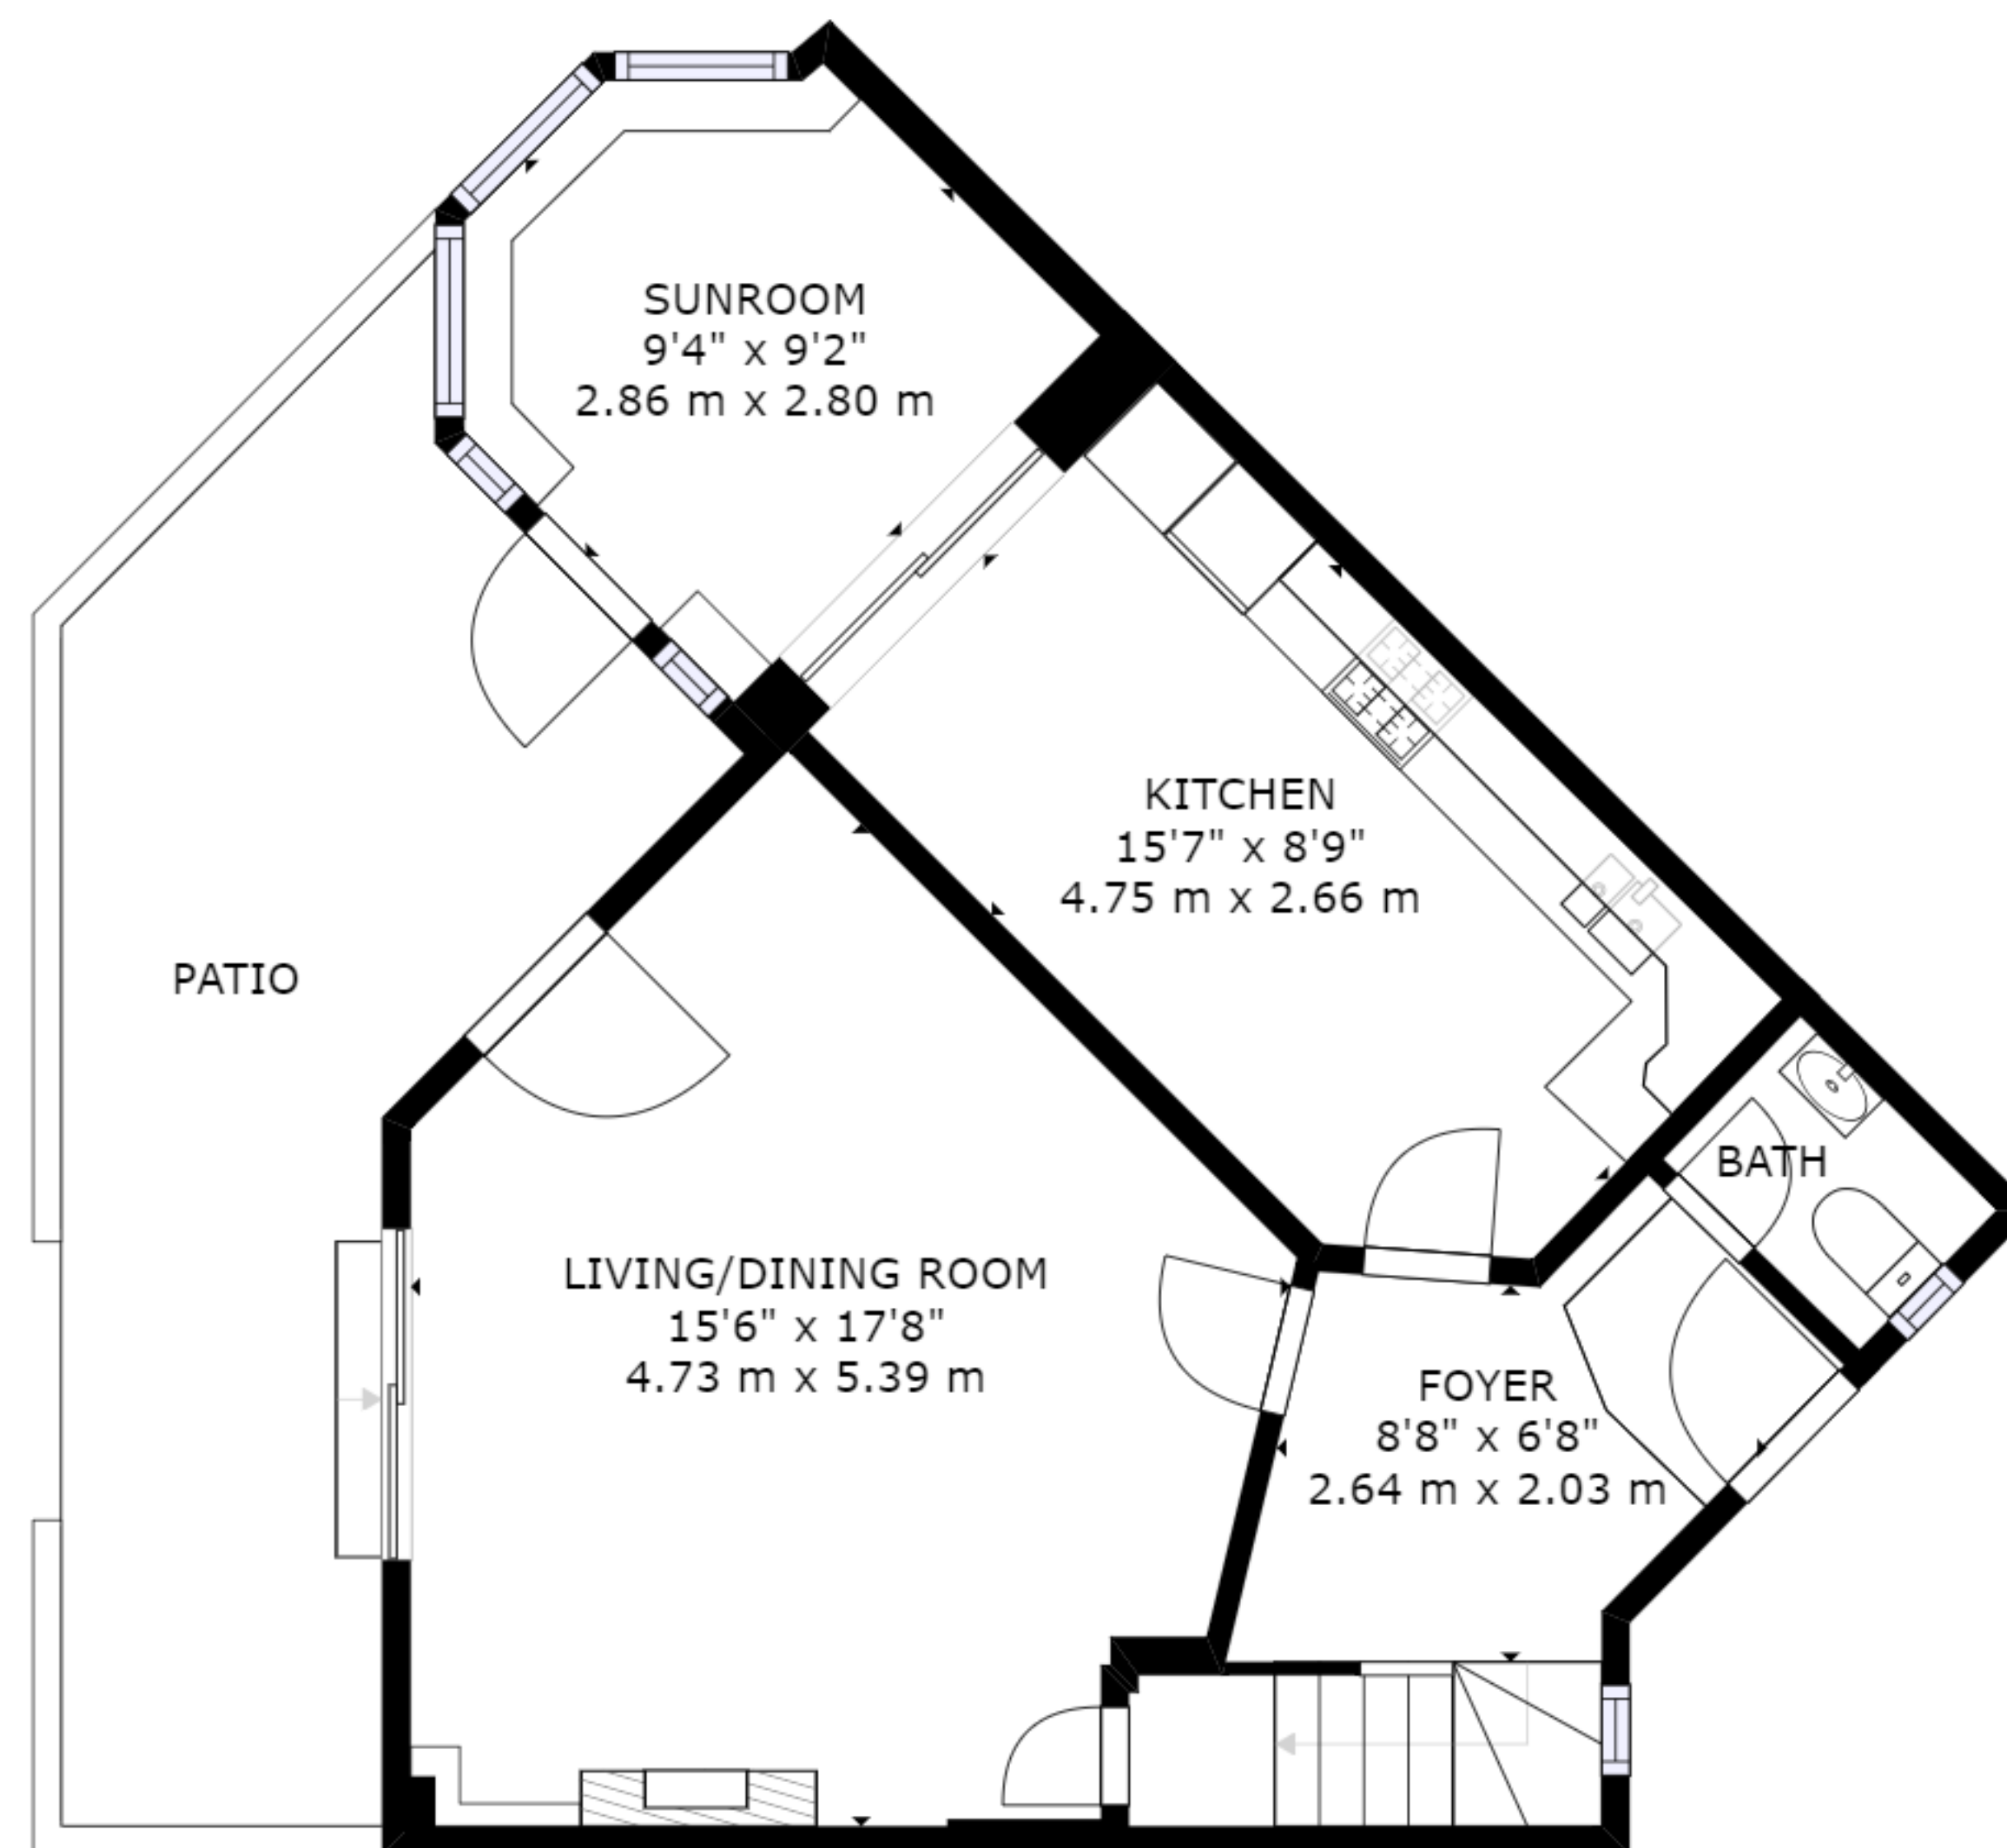

FLOOR 2

FLOOR 3

FLOOR 1

GROSS INTERNAL AREA
 FLOOR 1: 557 sq ft, 52 m², FLOOR 2: 462 sq ft, 43 m²
 FLOOR 3: 292 sq ft, 27 m²
 TOTAL: 1311 sq ft, 122 m²
 SIZES AND DIMENSIONS ARE APPROXIMATE, ACTUAL MAY VARY.