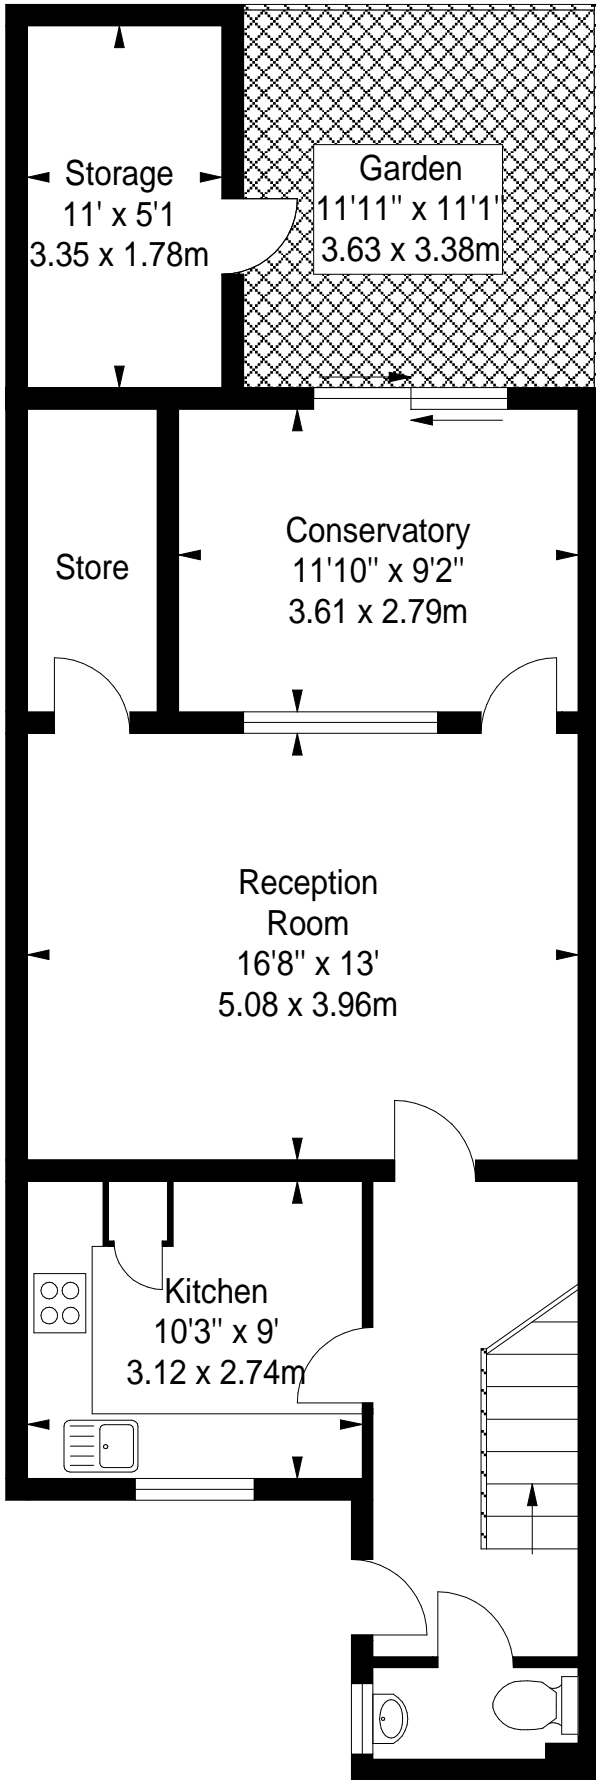

**47 Gaskell Street,  
London, SW4**

Approximate Gross Internal Area  
1113 sq ft / 103.40 sq m

Ground Floor

First Floor