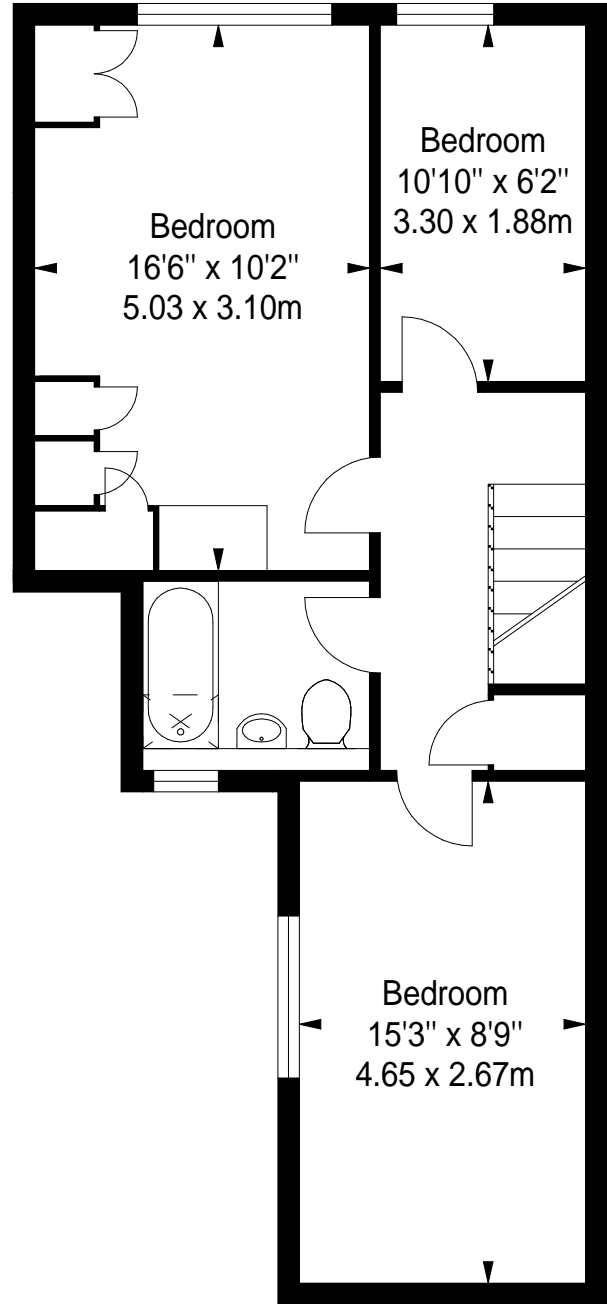

**47 Gaskell Street,  
London, SW4**

Approximate Gross Internal Area  
1113 sq ft / 103.40 sq m

Ground Floor

First Floor