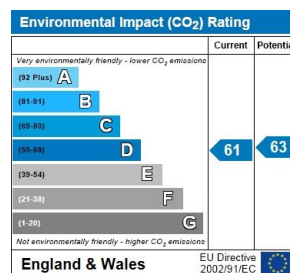

THE PROPERTY MISDESCRIPTIONS ACT 1991: Any areas, measurements or distances are approximate. Land measurements are provided by the vendor and buyers are advised to obtain verification from their solicitor. The text, photographs and plans are for guidance only and are not necessarily comprehensive. Items shown in the property photographs are not included unless specifically mentioned within the sales particulars although they may be available by separate negotiation. Oudini Estates Ltd cannot verify that the fixtures and fittings, equipment or services are in working order or fit for the purpose and buyers are advised to obtain verification from their solicitor. The tenure of a property is based upon information supplied by the seller and buyers are advised to obtain verification from their solicitor.