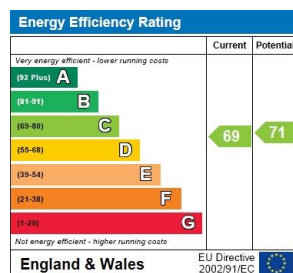

THE PROPERTY MISDESCRIPTIONS ACT 1991: Any areas, measurements or distances are approximate. Land measurements are provided by the vendor and buyers are advised to obtain verification from their solicitor. The text, photographs and plans are for guidance only and are not necessarily comprehensive. Items shown in the property photographs are not included unless specifically mentioned within the sales particulars although they may be available by separate negotiation. Oudini Estates Ltd cannot verify that the fixtures and fittings, equipment or services are in working order or fit for the purpose and buyers are advised to obtain verification from their solicitor. The tenure of a property is based upon information supplied by the seller and buyers are advised to obtain verification from their solicitor.