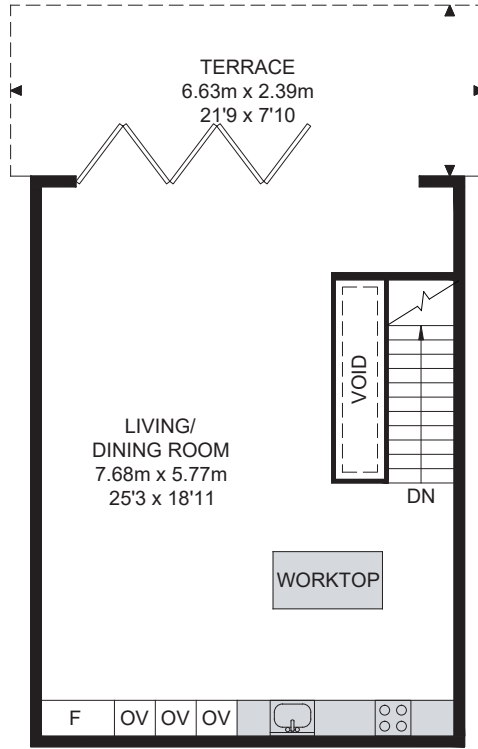

# Marconi House

9th Floor

8th Floor

APPROX. GROSS INTERNAL FLOOR AREA 1137.74 SQ FT / 105.7 SQM

APPROX. GROSS EXTERNAL FLOOR AREA 170.06 SQ FT / 15.8 SQM

Whilst every attempt has been made to ensure the accuracy of the floor plan contained here, measurements of doors, windows, rooms and any other items are approximated and no responsibility is taken for any error, omission or mis-statement. This plan is for illustrative purposes only and should be used as such by any prospective purchaser. The service, system and appliances shown have not been tested and no guarantee as to their operability or efficiency can be given.

© SpacePhoto

Photography and Floor Plan