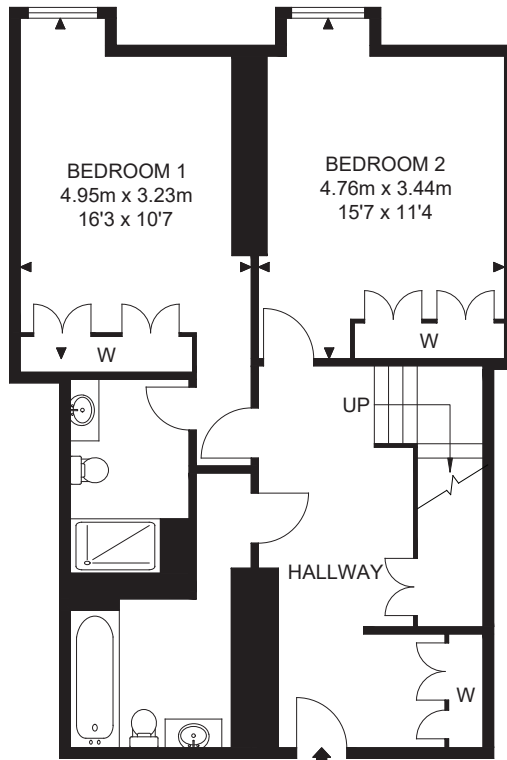

# Marconi House

9th Floor

8th Floor

APPROX. GROSS INTERNAL FLOOR AREA 1137.74 SQ FT / 105.7 SQM

APPROX. GROSS EXTERNAL FLOOR AREA 170.06 SQ FT / 15.8 SQM

Whilst every attempt has been made to ensure the accuracy of the floor plan contained here, measurements of doors, windows, rooms and any other items are approximated and no responsibility is taken for any error, omission or mis-statement. This plan is for illustrative purposes only and should be used as such by any prospective purchaser. The service, system and appliances shown have not been tested and no guarantee as to their operability or efficiency can be given.

© SpacePhoto

Photography and Floor Plan