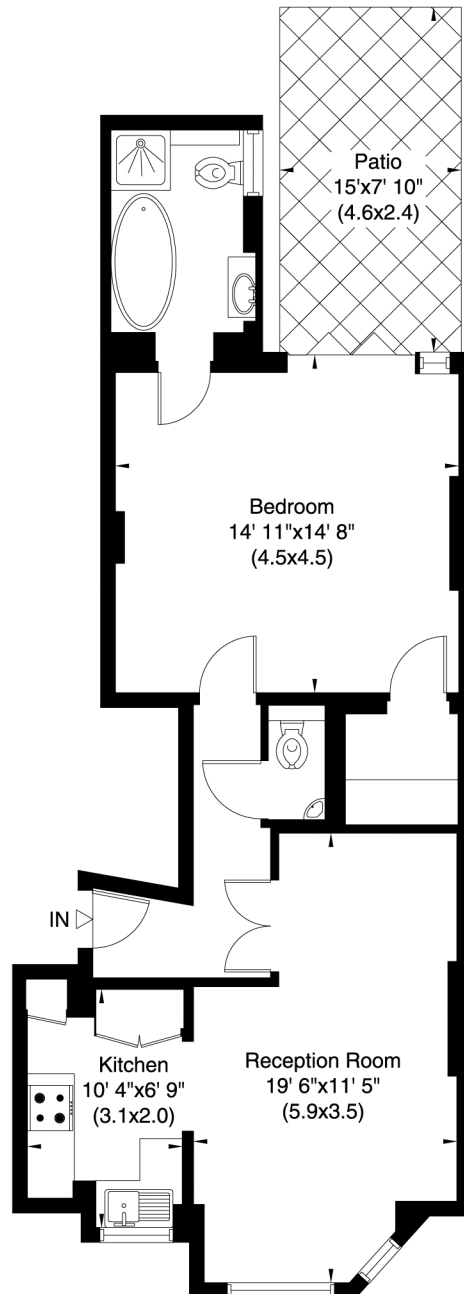

FLAT 1  
47 LENNOX GARDENS  
LONDON SW1

Gross Internal Area: 60 Sq. metres  
645 Sq. feet

Lower Ground Floor

Not to scale, for guidance only and must not be relied upon as a statement of fact. All measurements and areas are approximate only (and have been prepared in accordance with the current edition of the RICS Code of Measuring Practice).