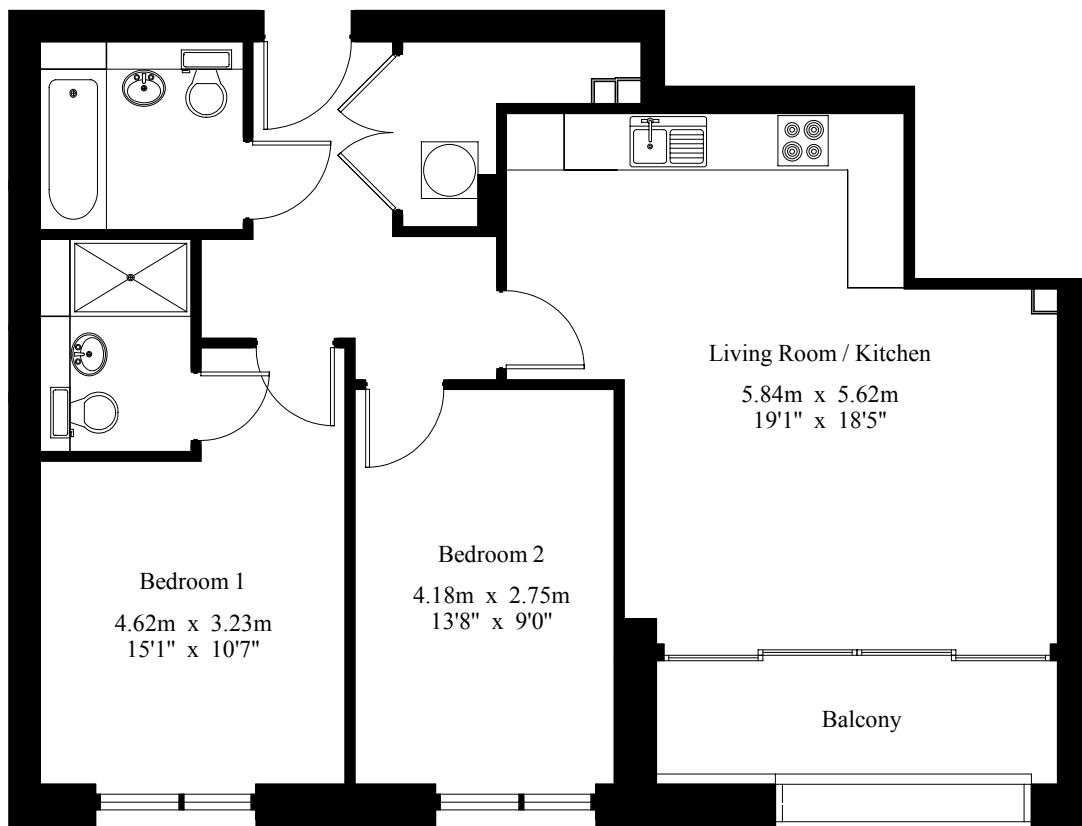

# 2 Bedroom Apartment - A1.1

Gross Internal Area : 71.4 sq.m (768 sq.ft.)

First Floor

For Identification Purposes Only.

© 2020 Trueplan (UK) Limited (01892) 614 881