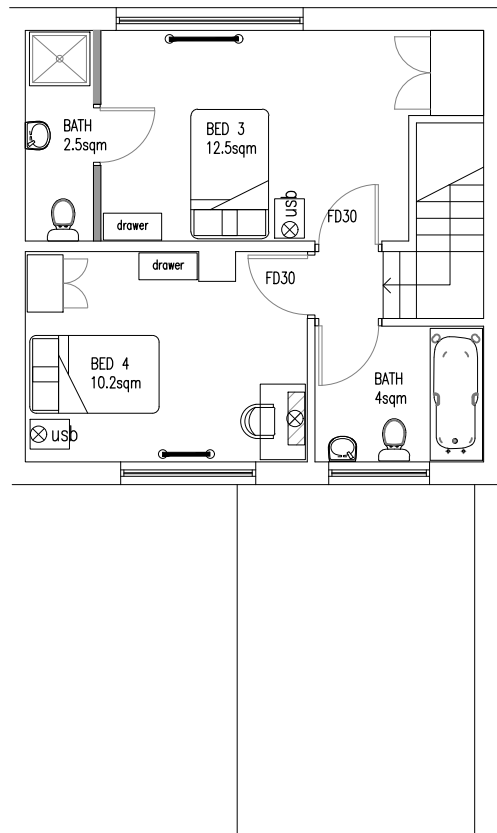

PROPOSED GROUND FLOOR LAYOUT  
1:100 @ A3

PROPOSED FIRST FLOOR LAYOUT  
1:100 @ A3

FLOOR PLAN LAYOUTS –  
56 CAPTAIN FOLD ROAD, LITTLE HULTON.

DISCLAIMER : FLOOR PLANS MEASUREMENTS ARE APPROXIMATE AND ARE FOR ILLUSTRATIVE PURPOSES ONLY. WHILE WE DO NOT DOUBT THE FLOOR ACCURACY AND COMPLETENESS, YOU OR YOUR ADVISORS, SHOULD CONDUCT A CAREFUL, INDEPENDANT INVESTIGATION OF THE PROPERTY IN RESPECT OF MONETARY VALUATION