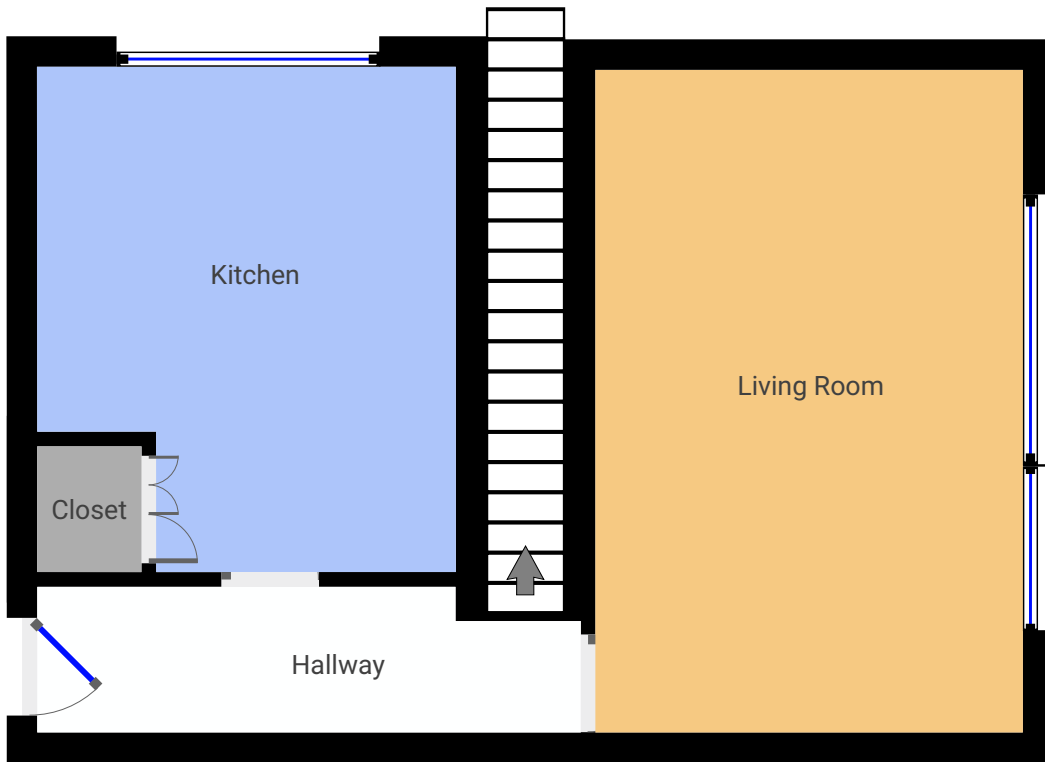

TOTAL AREA: 713.02 sq ft • LIVING AREA: 681.53 sq ft • FLOORS: 2 • ROOMS: 4

▼ Ground Floor

TOTAL AREA: 408.37 sq ft • LIVING AREA: 408.37 sq ft • ROOMS: 2

▼ 1st Floor

TOTAL AREA: 304.66 sq ft • LIVING AREA: 273.16 sq ft • ROOMS: 2