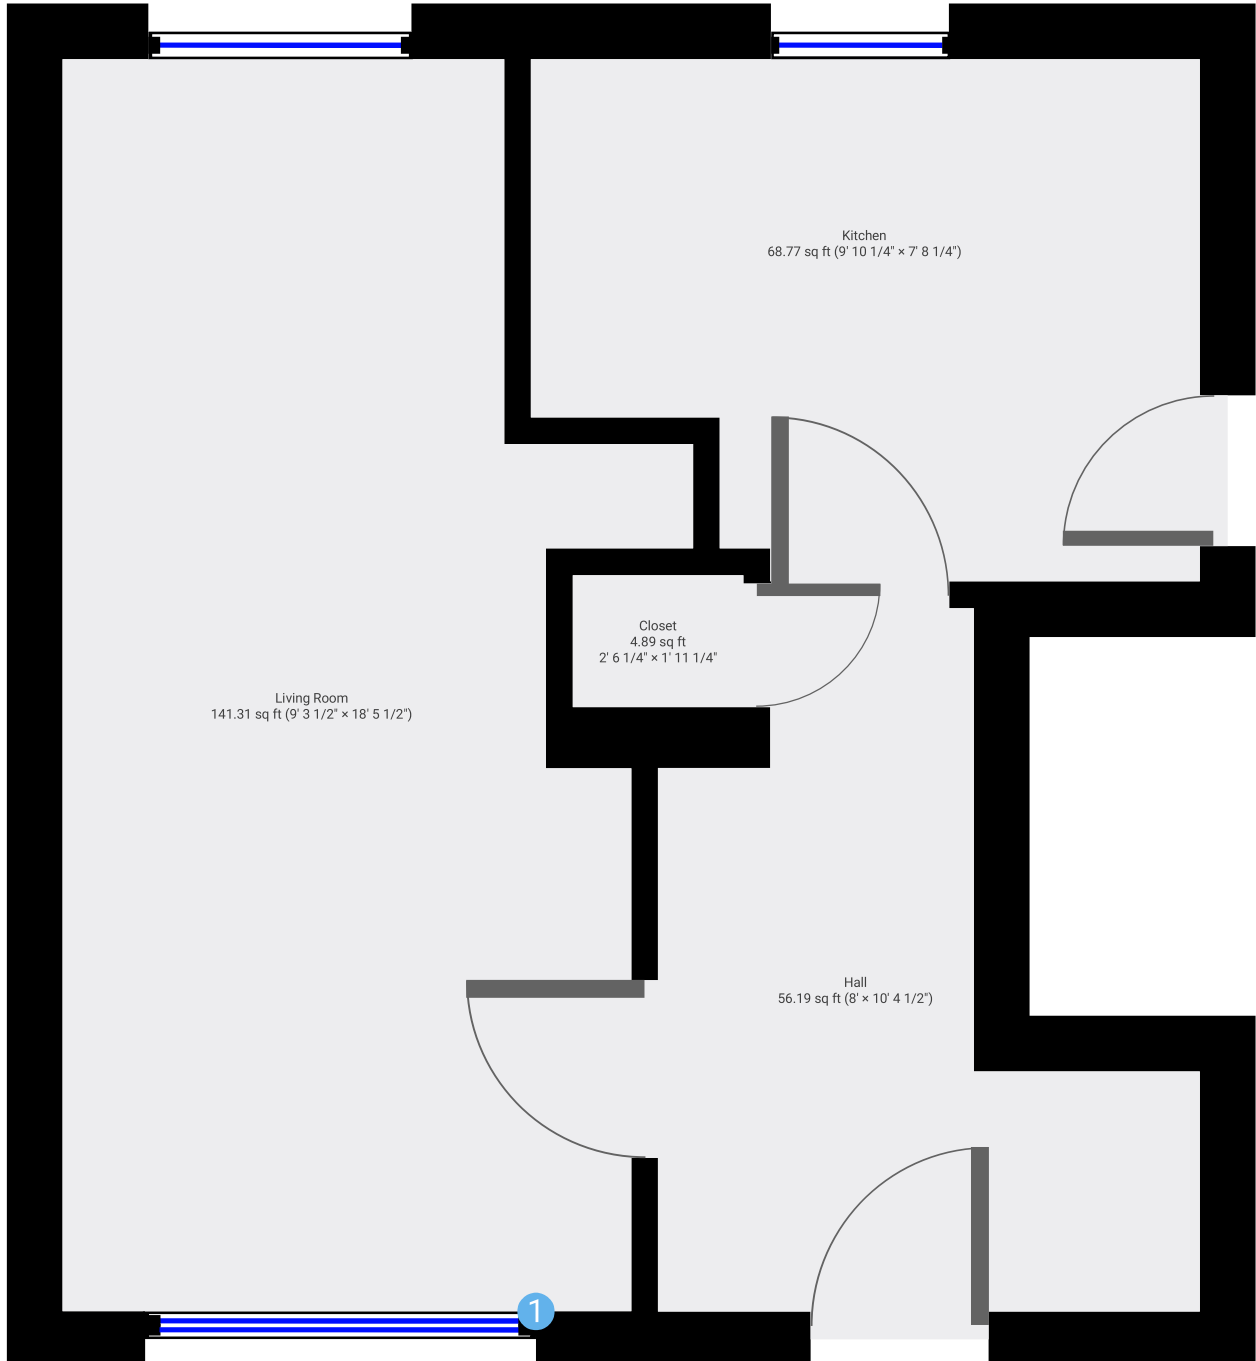

27 Rowantree Avenue

TOTAL AREA: 542.20 sq ft • LIVING AREA: 400.89 sq ft • FLOORS: 2

▼ Ground Floor

TOTAL AREA: 270.90 sq ft • LIVING AREA: 129.60 sq ft •

27 Rowantree Avenue

TOTAL AREA: 542.20 sq ft • LIVING AREA: 400.89 sq ft • FLOORS: 2

▼ 1st Floor

TOTAL AREA: 271.29 sq ft • LIVING AREA: 271.29 sq ft •