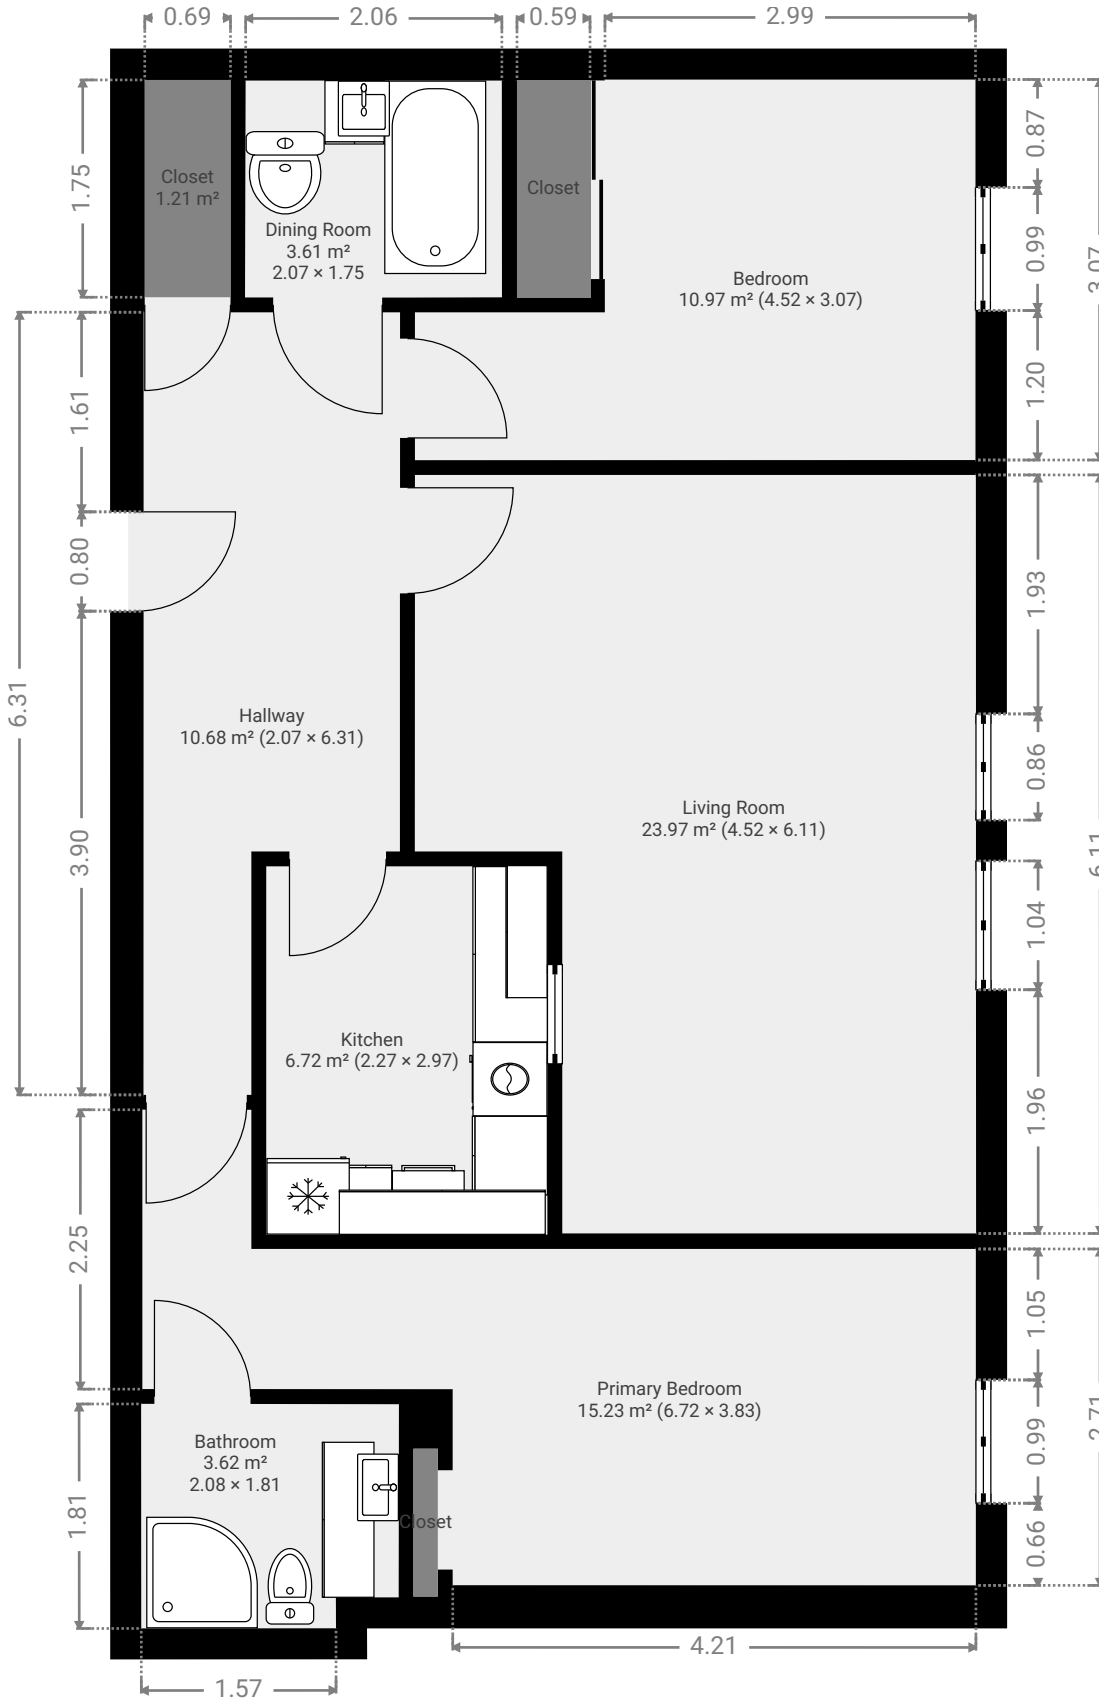

240 Wallace st 0/2
TOTAL AREA: 77.23 m² • LIVING AREA: 77.23 m² • FLOORS: 1 • ROOMS: 10

SUBMITTED BY Vijay Gindha
vijay@avjhomes.com

▼ Ground Floor

TOTAL AREA: 77.23 m² • LIVING AREA: 77.23 m² • ROOMS: 10

1:61

Page 1/1