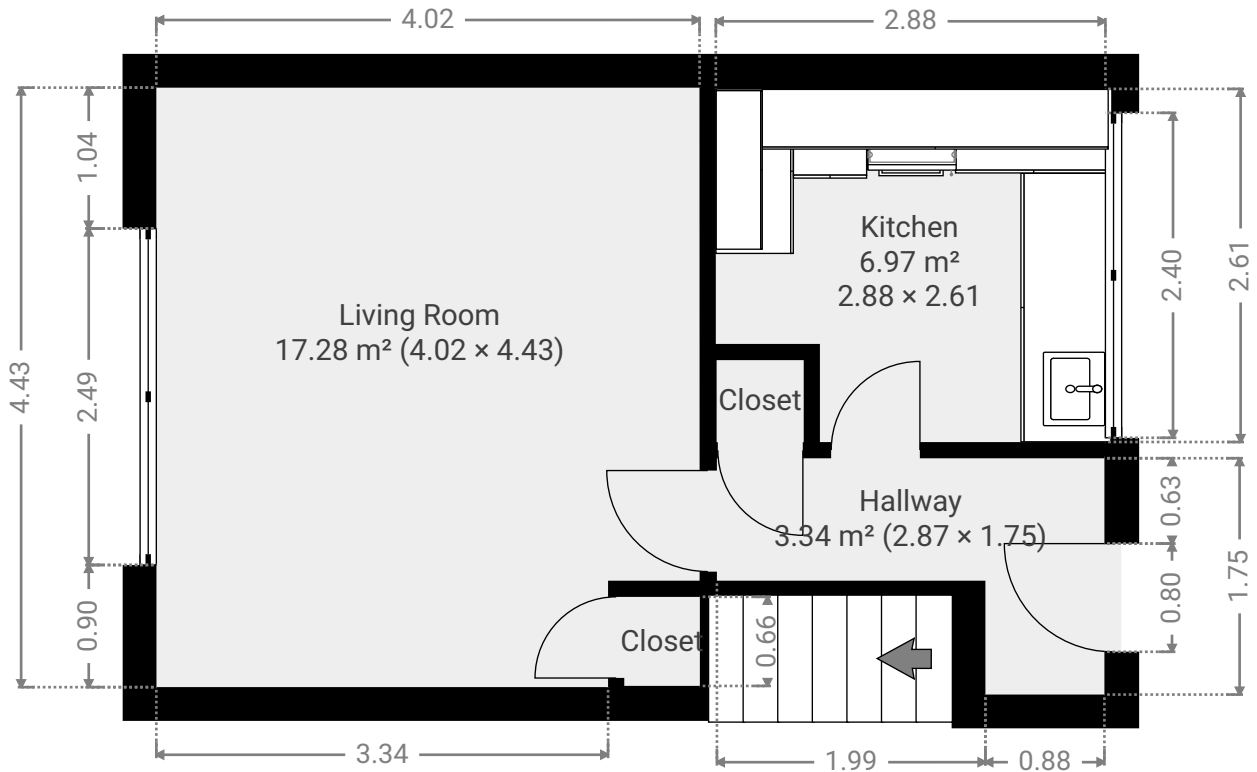

37 Brownsdale Road
TOTAL AREA: 62.99 m² • LIVING AREA: 62.99 m² • FLOORS: 2 • ROOMS: 15

▼ 2nd Floor

TOTAL AREA: 28.32 m² • LIVING AREA: 28.32 m² • ROOMS: 5

▼ 3rd Floor

TOTAL AREA: 34.67 m² • LIVING AREA: 34.67 m² • ROOMS: 10