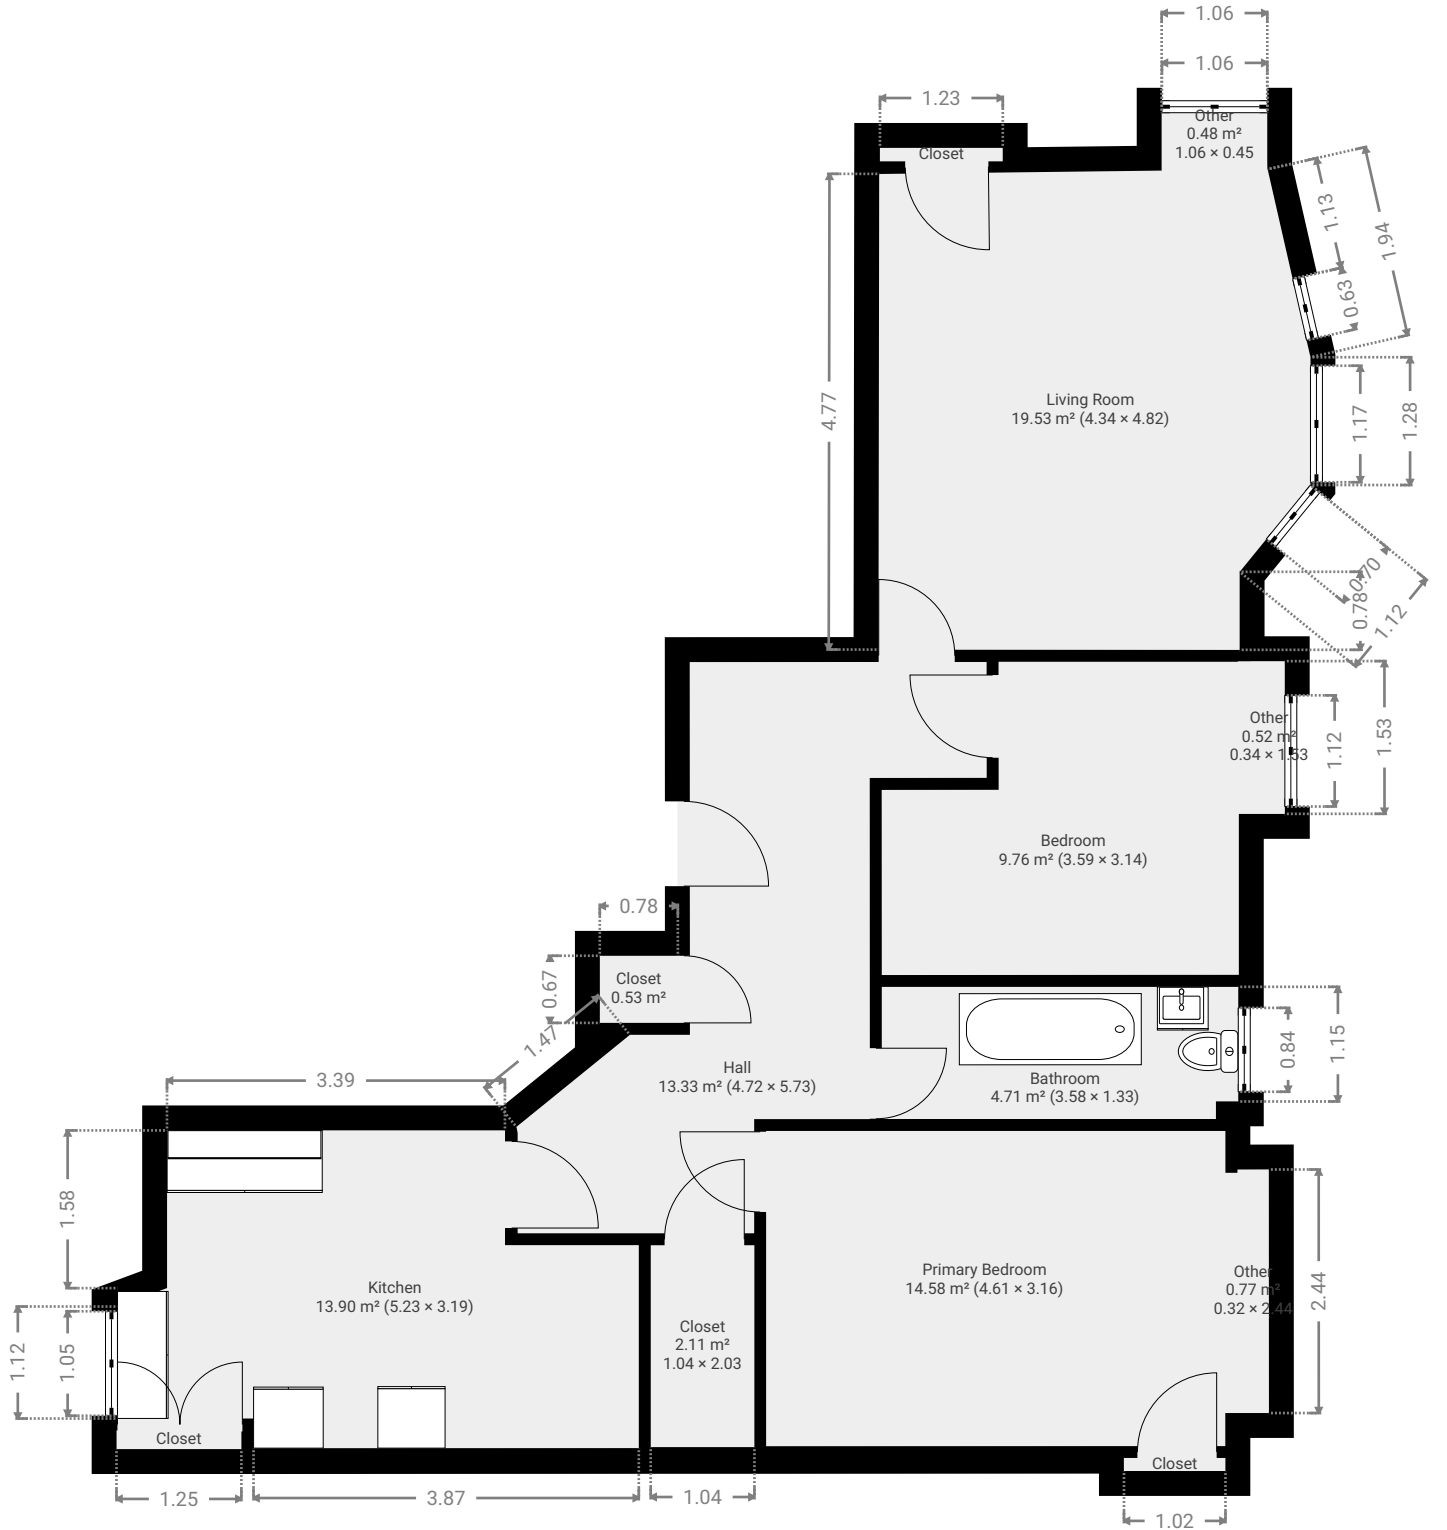

TOTAL AREA: 80.70 m<sup>2</sup> • LIVING AREA: 80.70 m<sup>2</sup> • FLOORS: 1 • ROOMS: 14

▼ 2nd Floor

TOTAL AREA: 80.70 m<sup>2</sup> • LIVING AREA: 80.70 m<sup>2</sup> • ROOMS: 14

1:76

Page 1/1