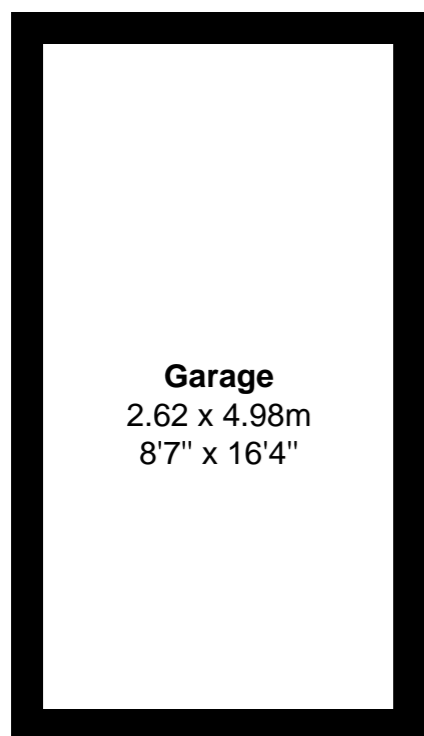

9, Laurel Fields, Potters Bar, EN6 2BB

Total Area: 93.1 m² ... 1002 ft²

All measurements are approximate and for display purposes only