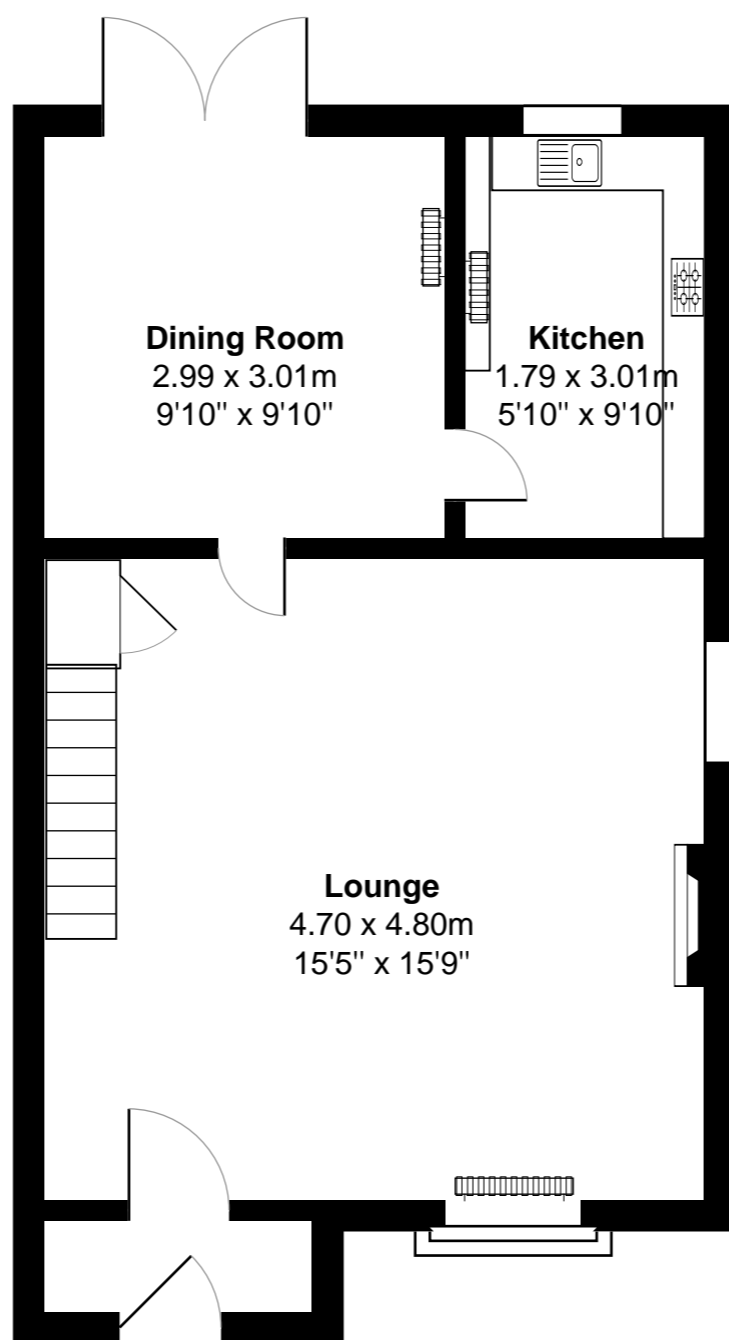

9, Laurel Fields, Potters Bar, EN6 2BB

Total Area: 93.1 m² ... 1002 ft²

All measurements are approximate and for display purposes only