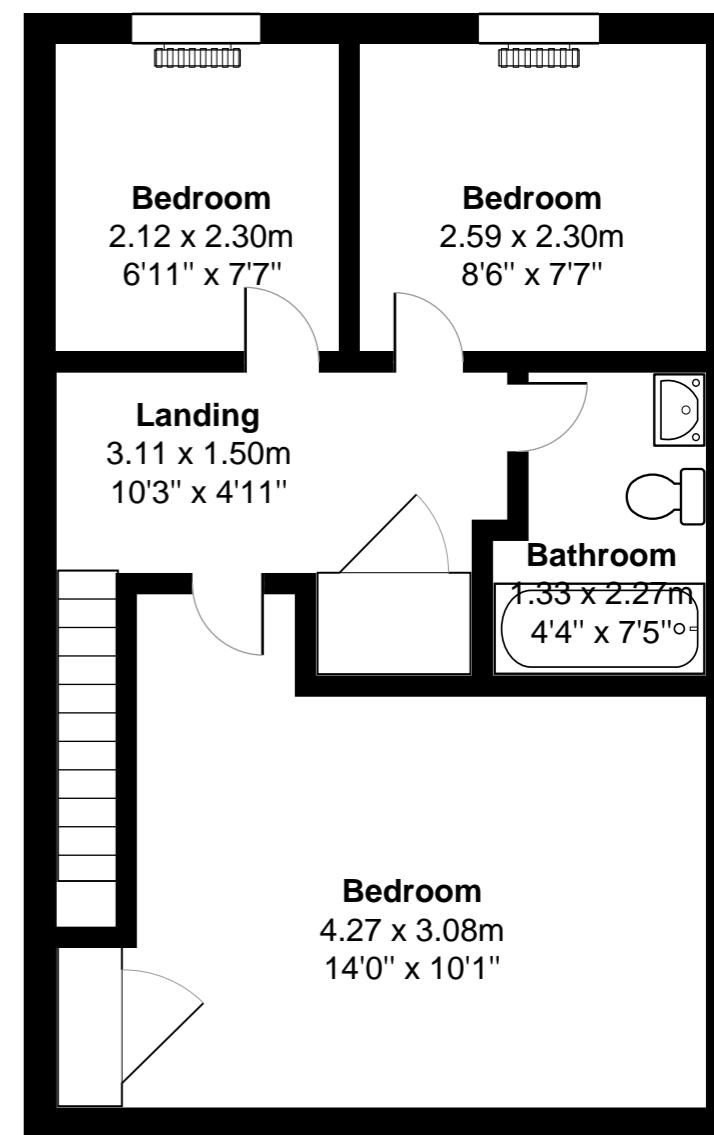

9, Laurel Fields, Potters Bar, EN6 2BB

Total Area: 93.1 m² ... 1002 ft²

All measurements are approximate and for display purposes only