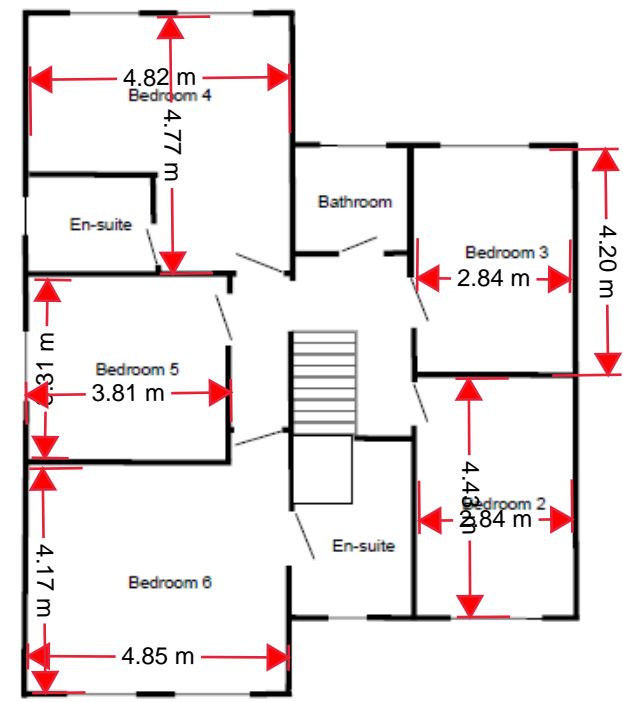

Downstairs

Upstairs

Scale 1:500

Scale 1:500

NOT FOR CONSTRUCTION

No.	Date	By	Comments

Site Address

31 ROE GREEN LANE
HATFIELD HERTS
AL10 0SH

Job Title

Drawing Title

FLOOR PLAN

Scale	Date	Drawn by
1:500	05/11/18	MAP

Panel No.	Rev. No.	Rev.
A1	R01/FP/01	