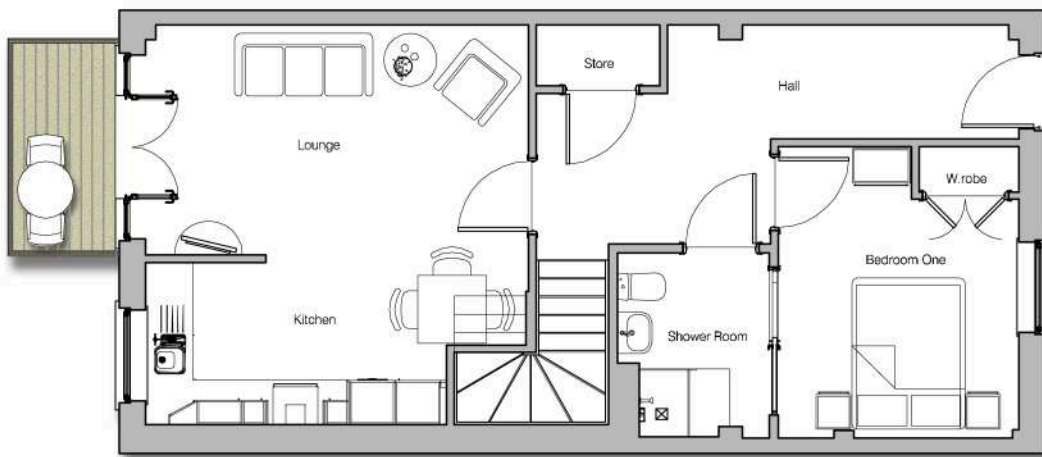

Mulberry House Apartment 40

Internal measurements total area 108.6 sq. m (1,168 sq.ft.)

	Metric	Imperial
Lounge, Kitchen/Dining	5278 x 5060mm	17'4" x 16'7"
Bedroom 1	3856 x 3183mm	12'8" x 10'5"
En-suite	2434 x 2014mm	8'0" x 6'7"
Bedroom 2	9106 x 2890mm	29'11" x 9'6"
En-suite	2300 x 2014mm	7'7" x 6'7"

All layouts/dimensions are for illustrative purposes only. Maximum dimensions shown.