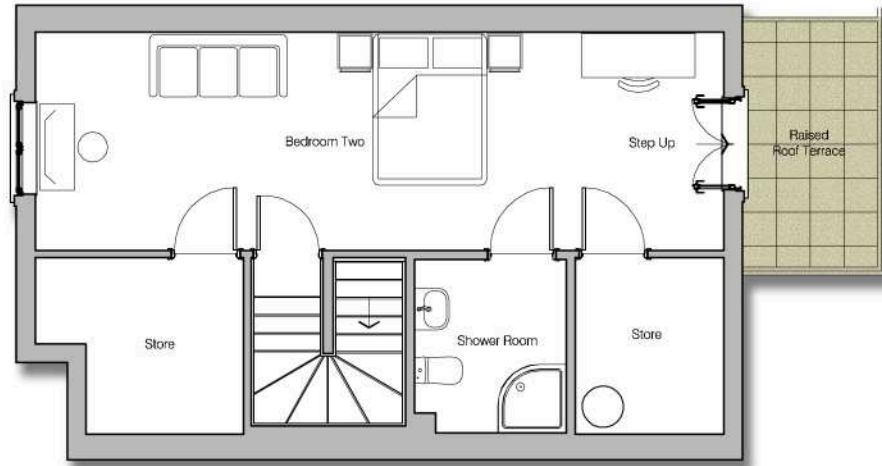

Mulberry House Apartment 40

Internal measurements total area 108.6 sq. m (1,168 sq.ft.)

	Metric	Imperial
Lounge, Kitchen/Dining	5278 x 5060mm	17'4" x 16'7"
Bedroom 1	3856 x 3183mm	12'8" x 10'5"
En-suite	2434 x 2014mm	8'0" x 6'7"
Bedroom 2	9106 x 2890mm	29'11" x 9'6"
En-suite	2300 x 2014mm	7'7" x 6'7"

All layouts/dimensions are for illustrative purposes only. Maximum dimensions shown.