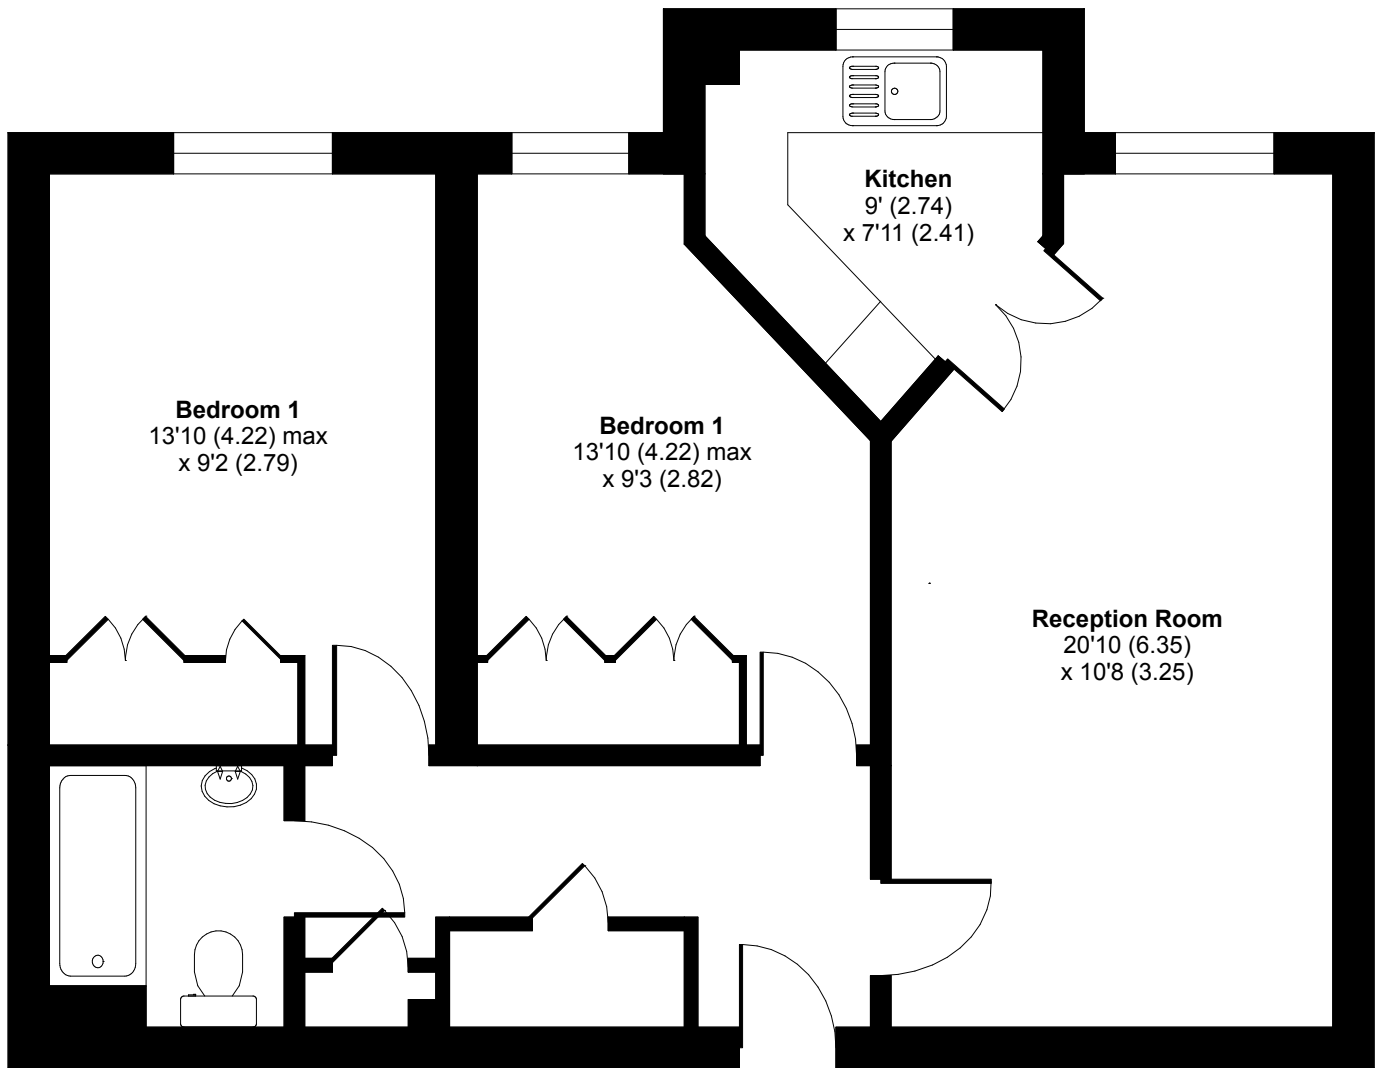

Ewell Road, Surbiton, KT6

Approximate Area = 665 sq ft / 61.7 sq m

For identification only - Not to scale

SECOND FLOOR